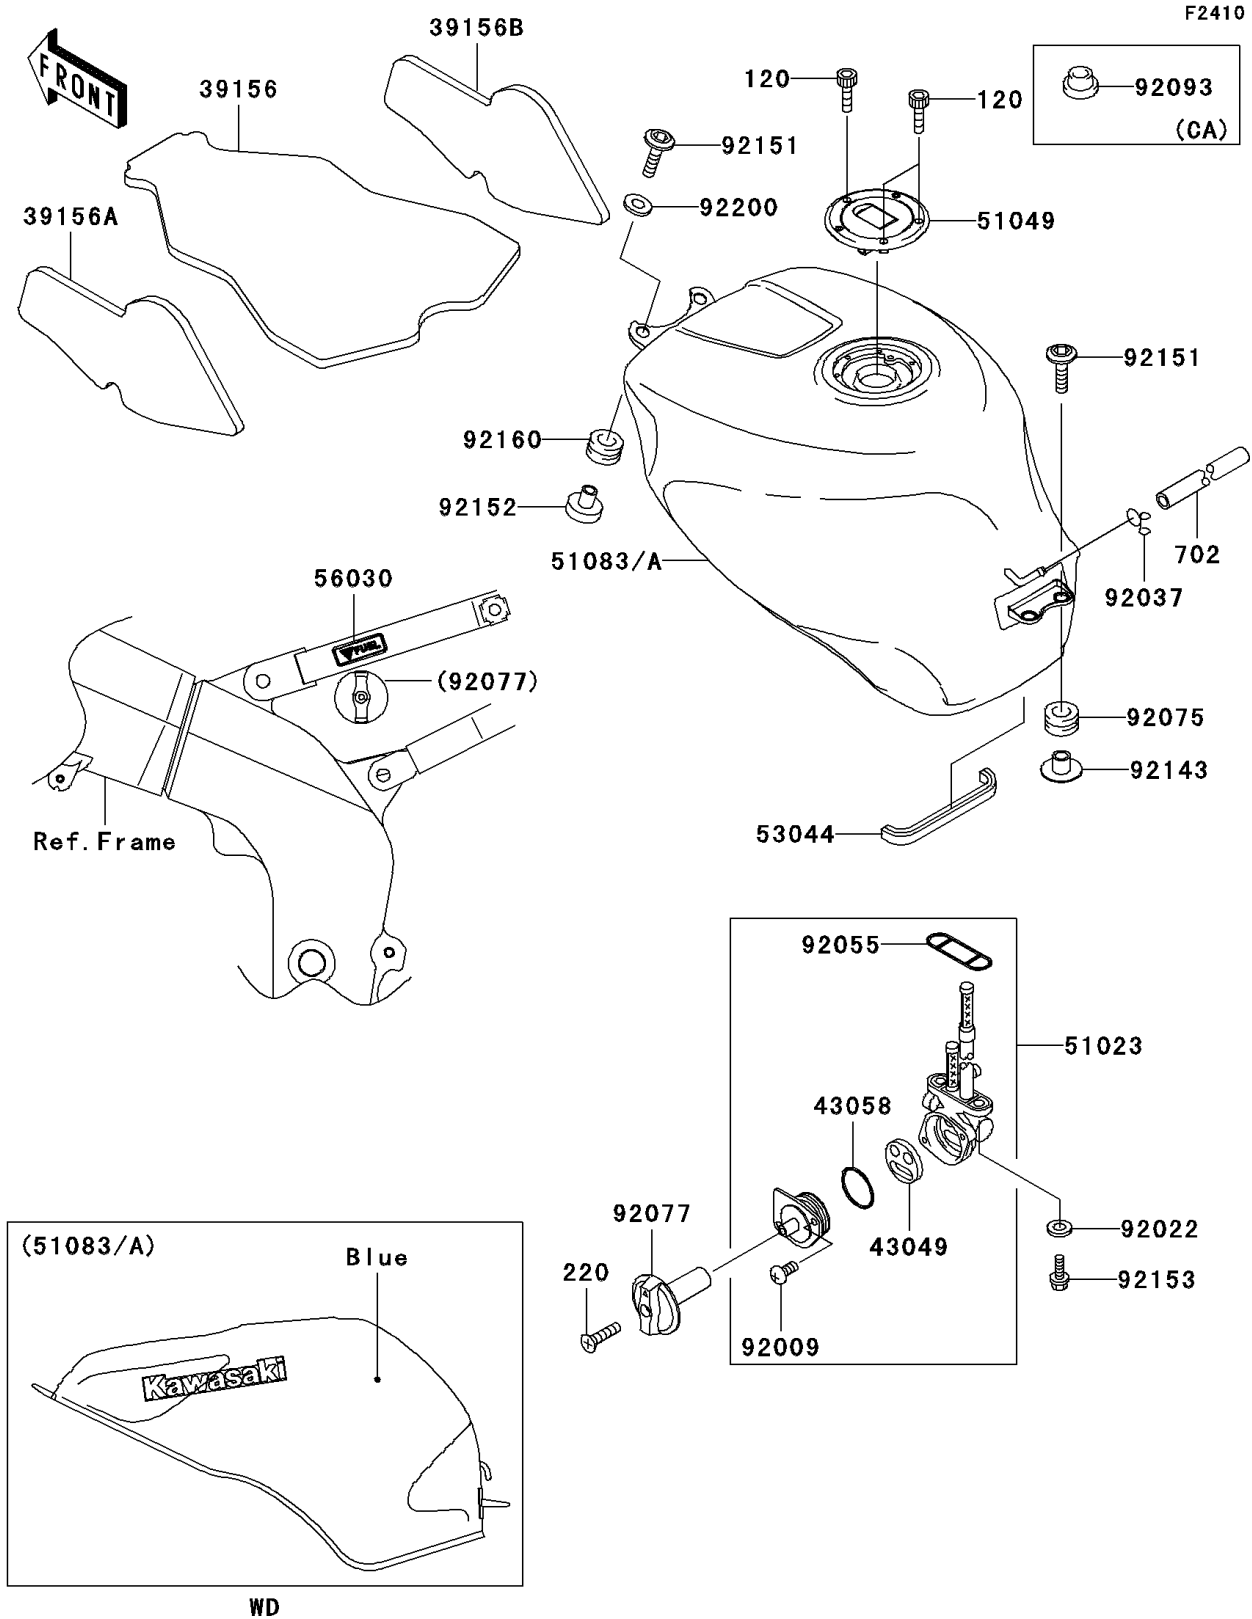

2005 ZZR600

PARTS DIAGRAM

Fuel Tank

Kawasaki

Let the Good Times Roll®

2005 ZZR600

PARTS LIST

Fuel Tank

ITEM NAME

PART NUMBER

QUANTITY
