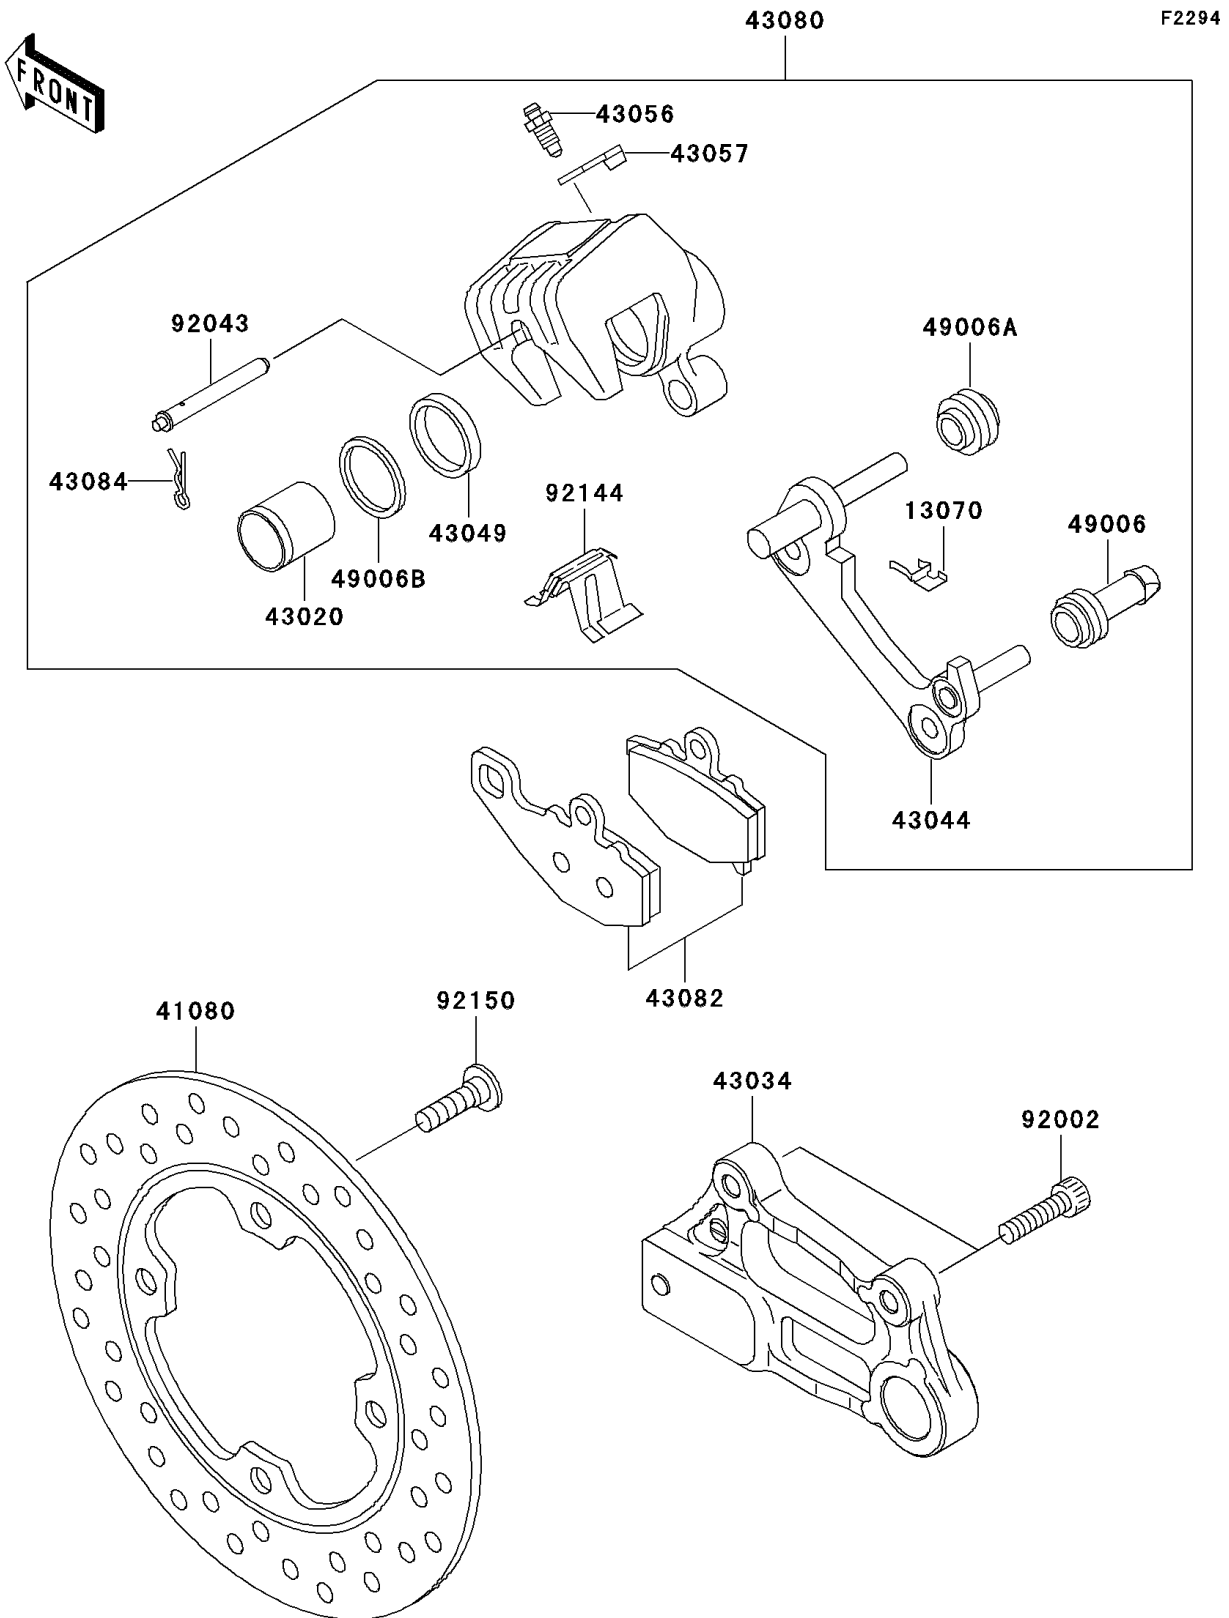

2005 ZZR600

PARTS DIAGRAM

Rear Brake