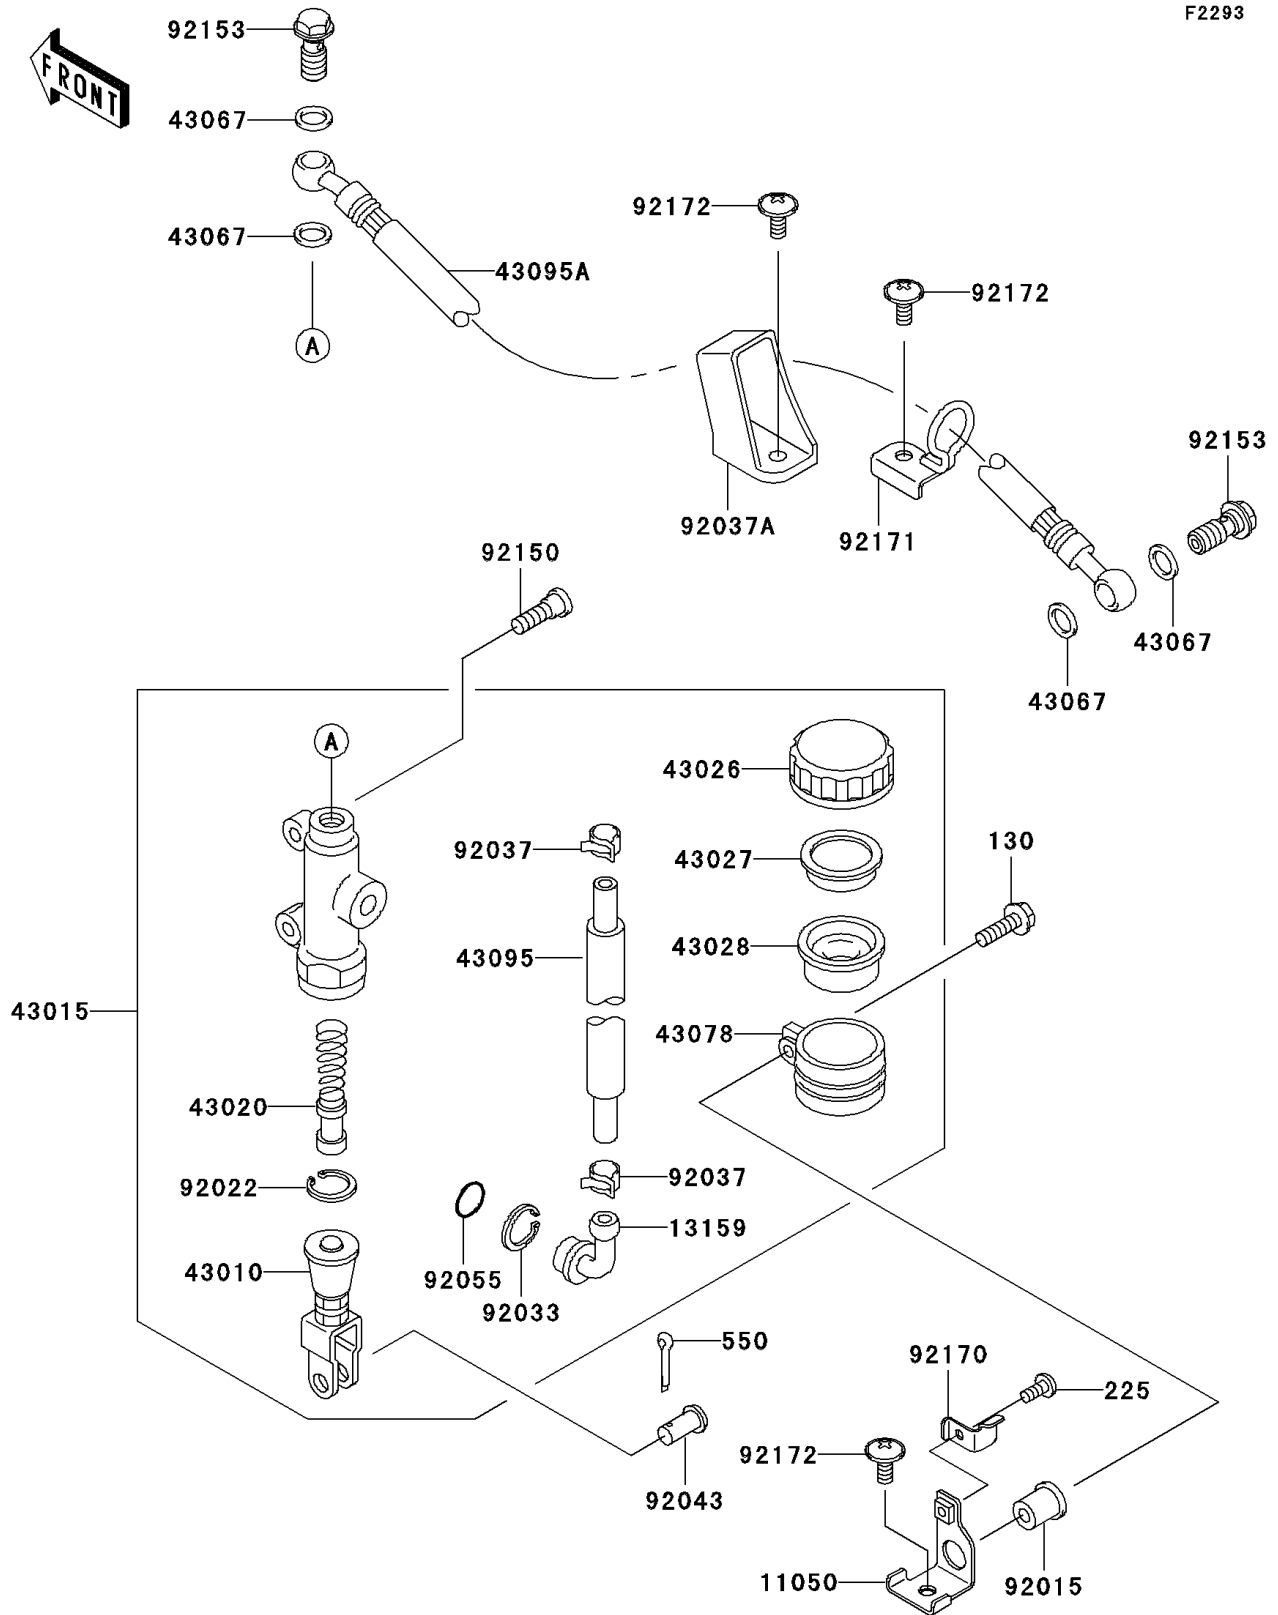

2005 ZZR600

PARTS DIAGRAM

Rear Master Cylinder

F2293

2005 ZZR600

PARTS LIST

Rear Master Cylinder

ITEM NAME

PART NUMBER

QUANTITY
