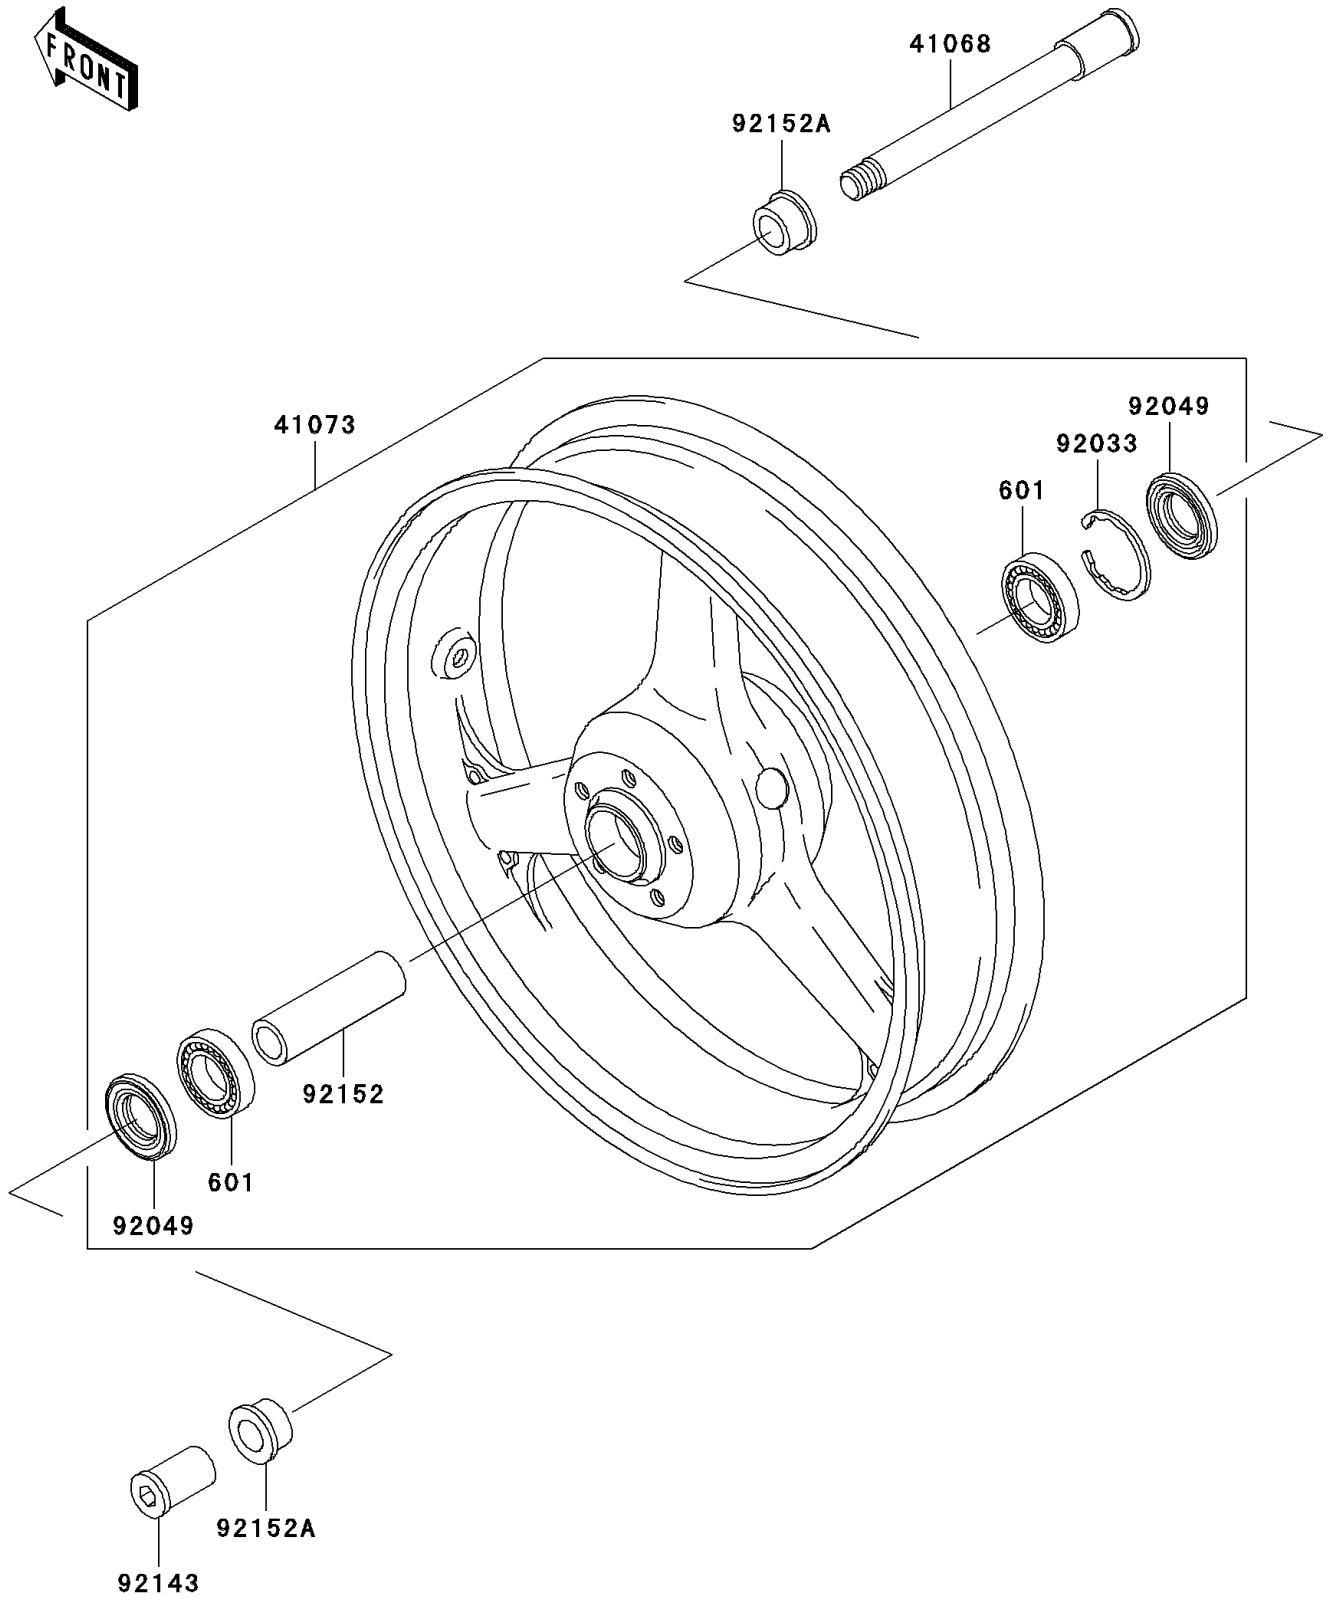

2005 ZZR600

PARTS DIAGRAM

Front Wheel

F2230

2005 ZZR600

PARTS LIST

Front Wheel

Kawasaki

Let the Good Times Roll®

ITEM NAME

PART NUMBER

QUANTITY
