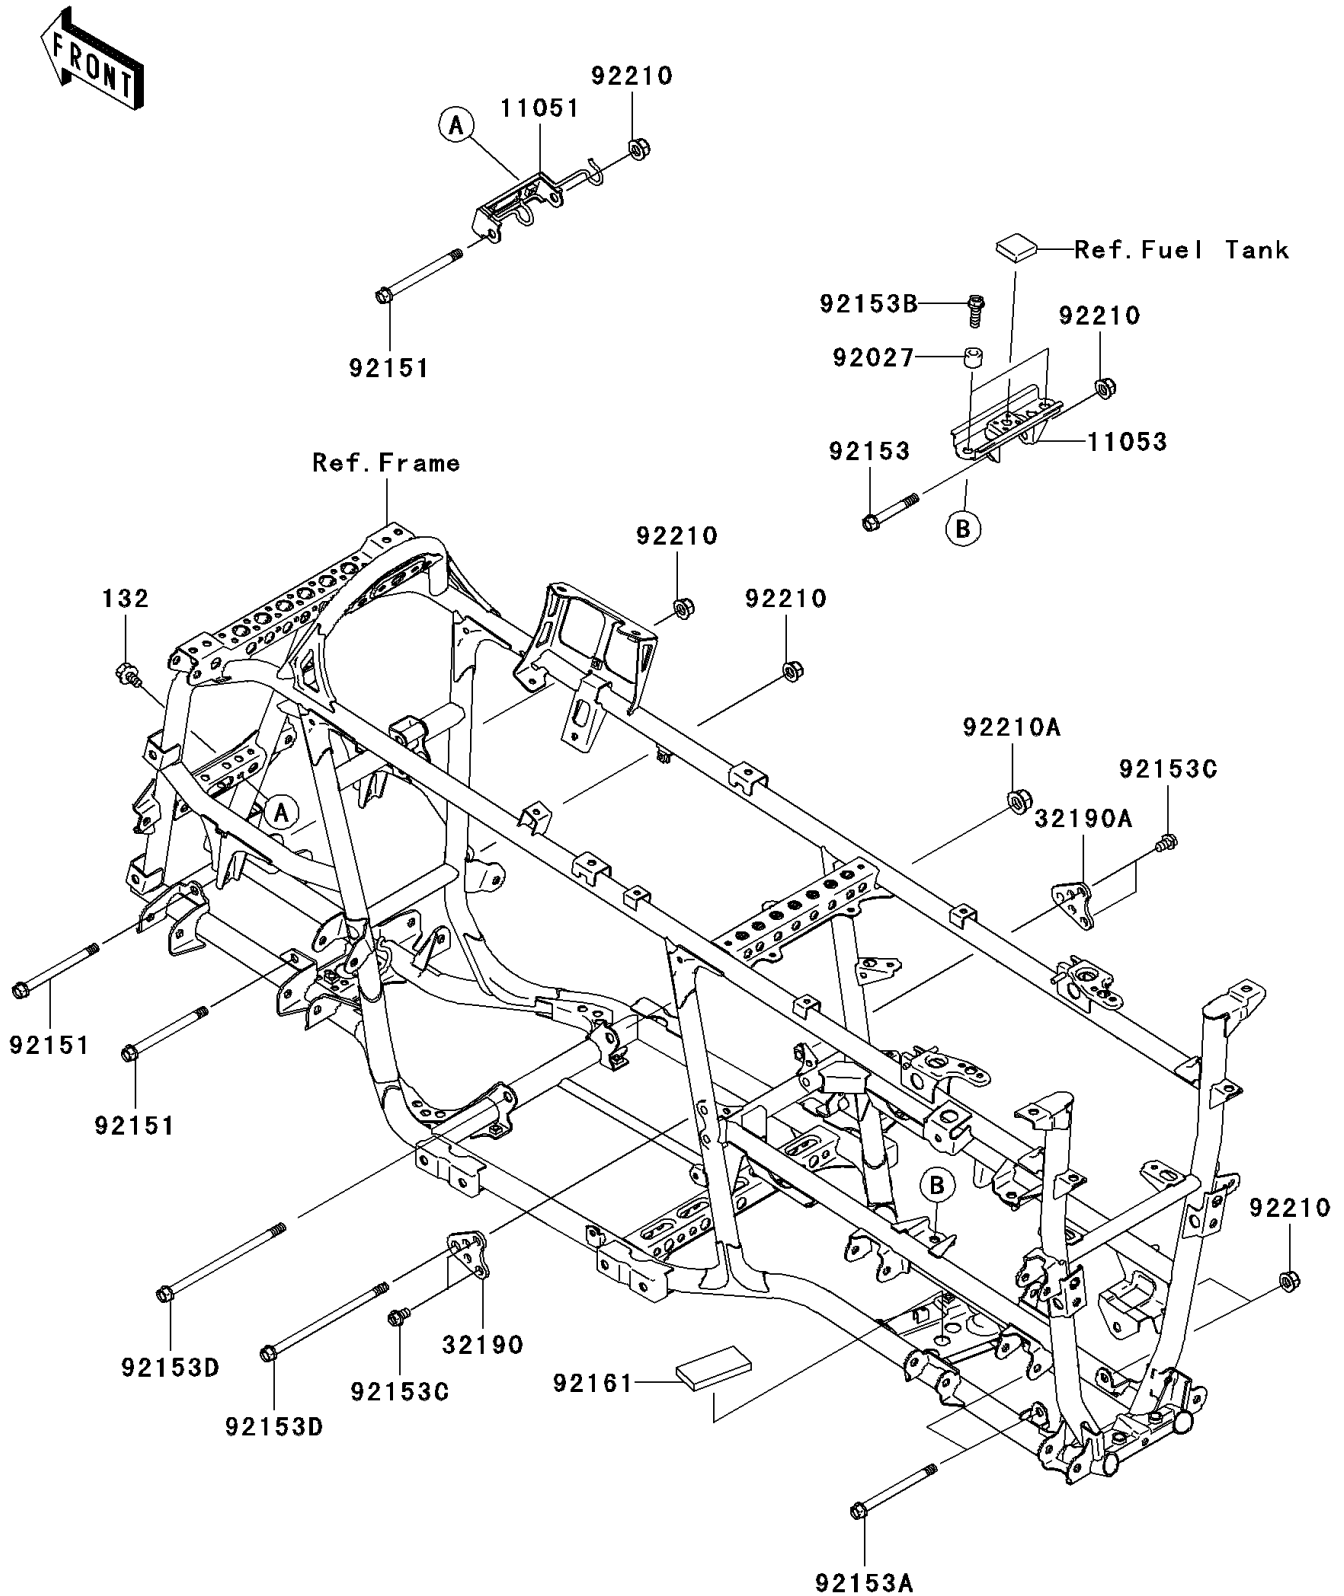

2006 Brute Force 650 4x4i

PARTS DIAGRAM

Engine Mount

F2122

2006 Brute Force 650 4x4i

PARTS LIST Engine Mount

ITEM NAME	PART NUMBER	QUANTITY
-----------	-------------	----------
