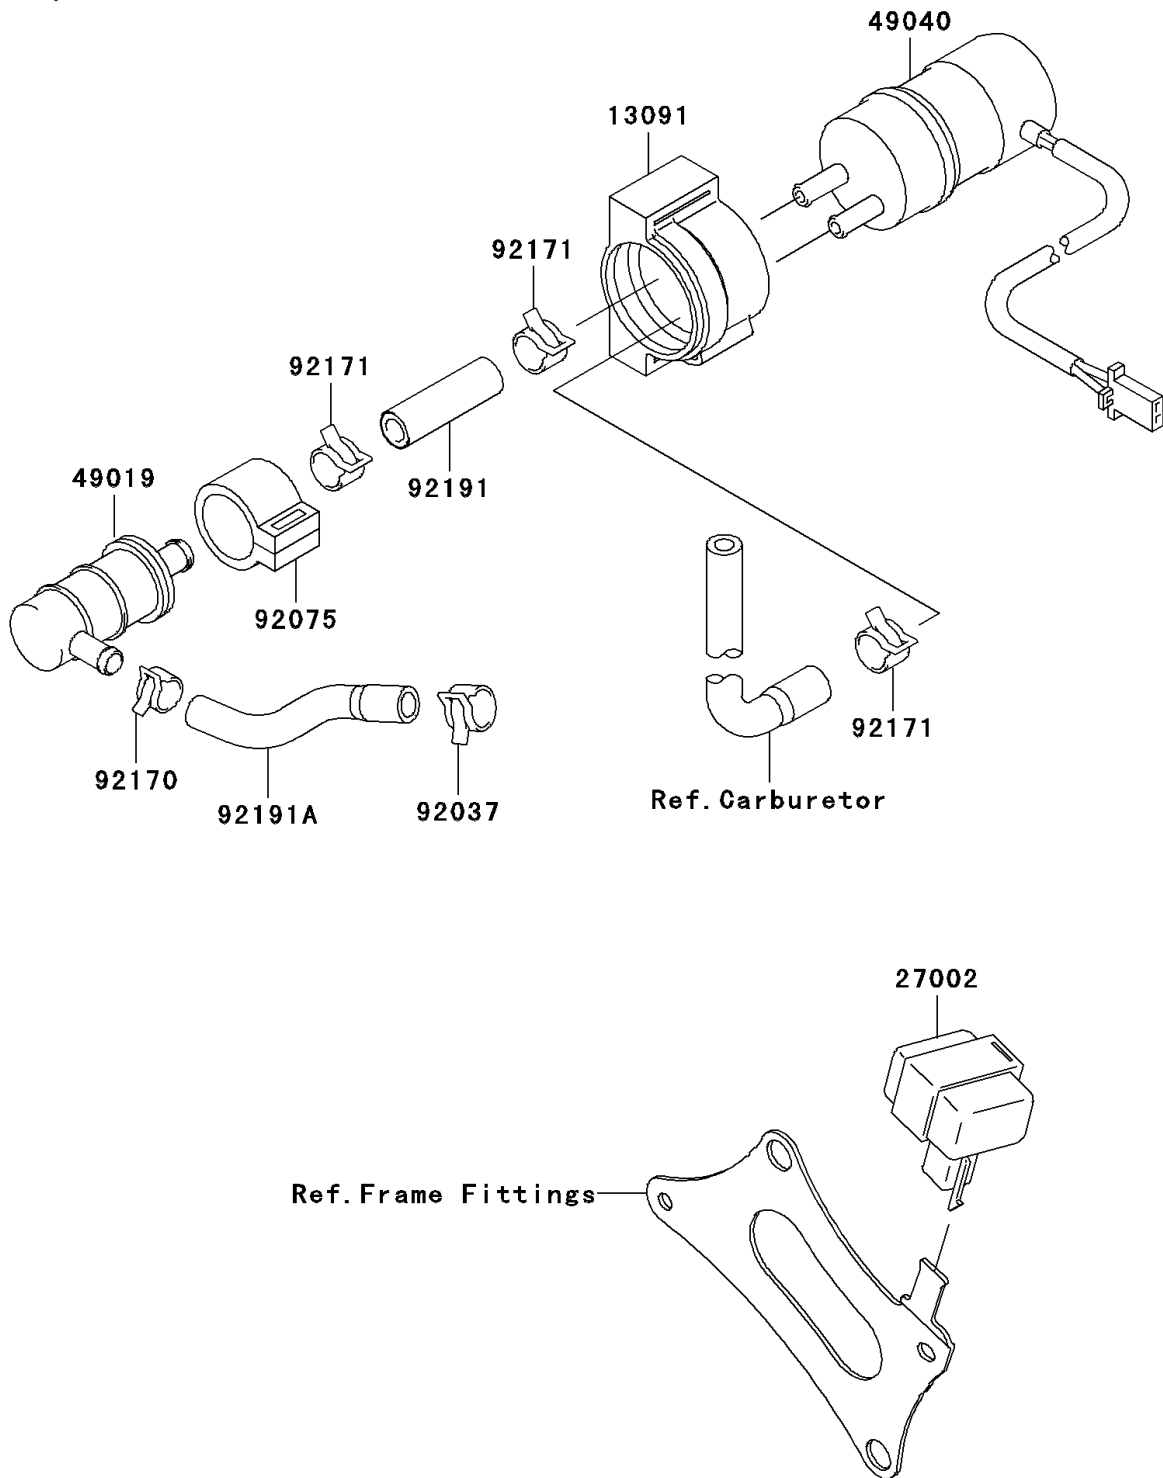

2005 ZZR600

PARTS DIAGRAM

Fuel Pump

E1520