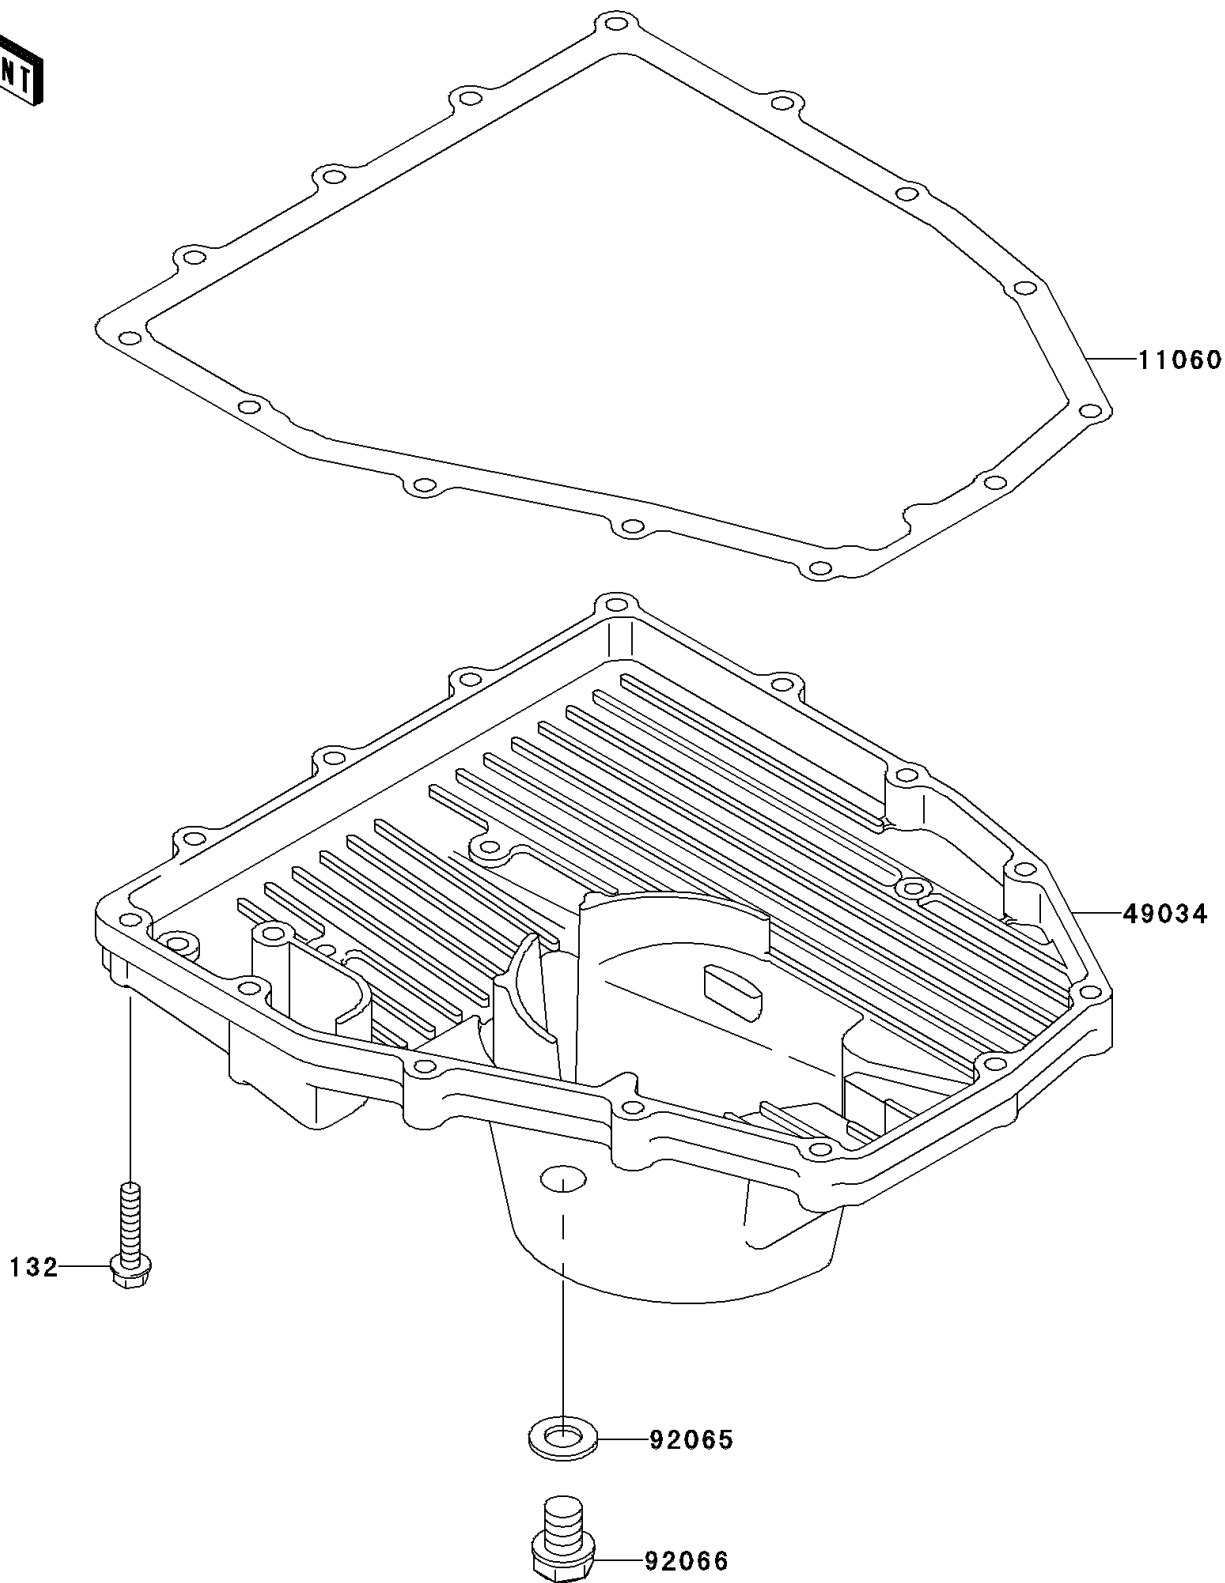

# 2005 ZZR600

## PARTS DIAGRAM

### Oil Pan

**Kawasaki**

Let the Good Times Roll®

E1434

## PARTS LIST

Oil Pan

ITEM NAME	PART NUMBER	QUANTITY
-----------	-------------	----------

---