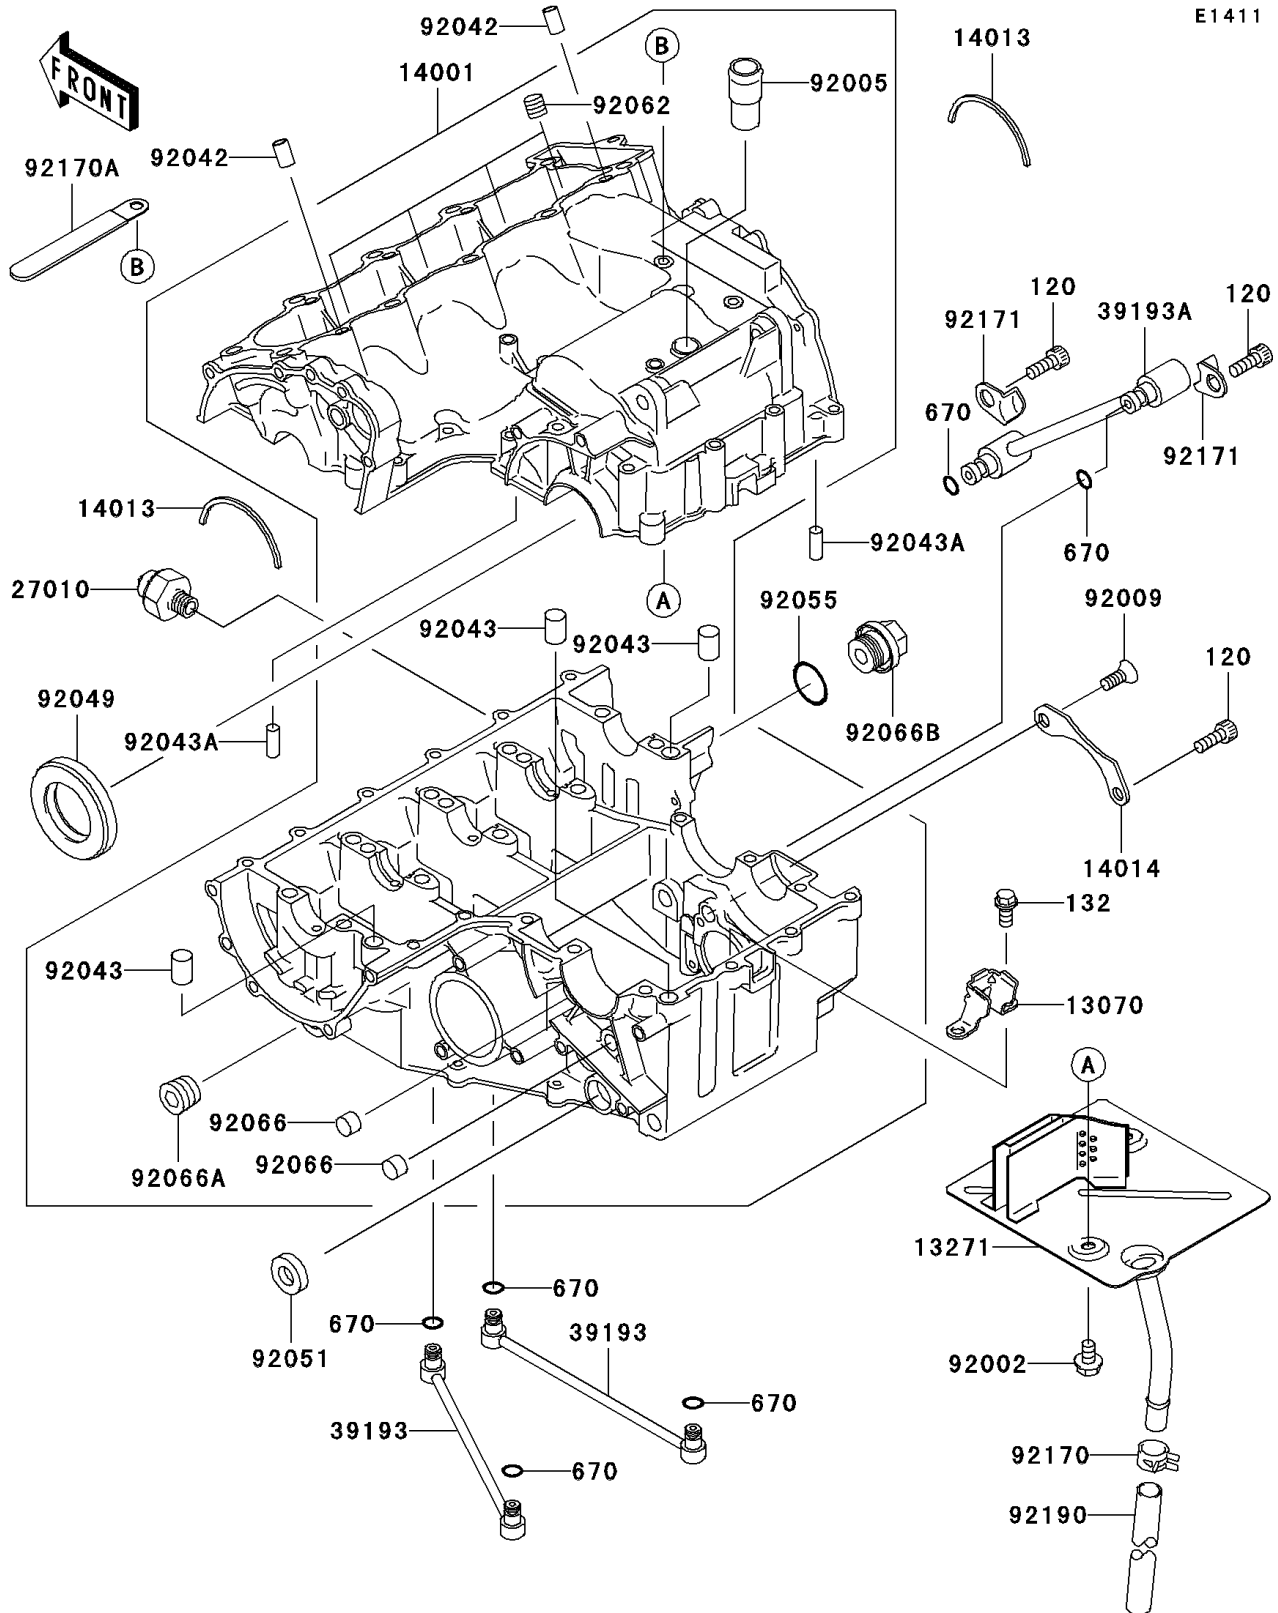

2005 ZZR600

PARTS DIAGRAM

Crankcase

2005 ZZR600

PARTS LIST

Crankcase

Kawasaki

Let the Good Times Roll®

ITEM NAME

PART NUMBER

QUANTITY
