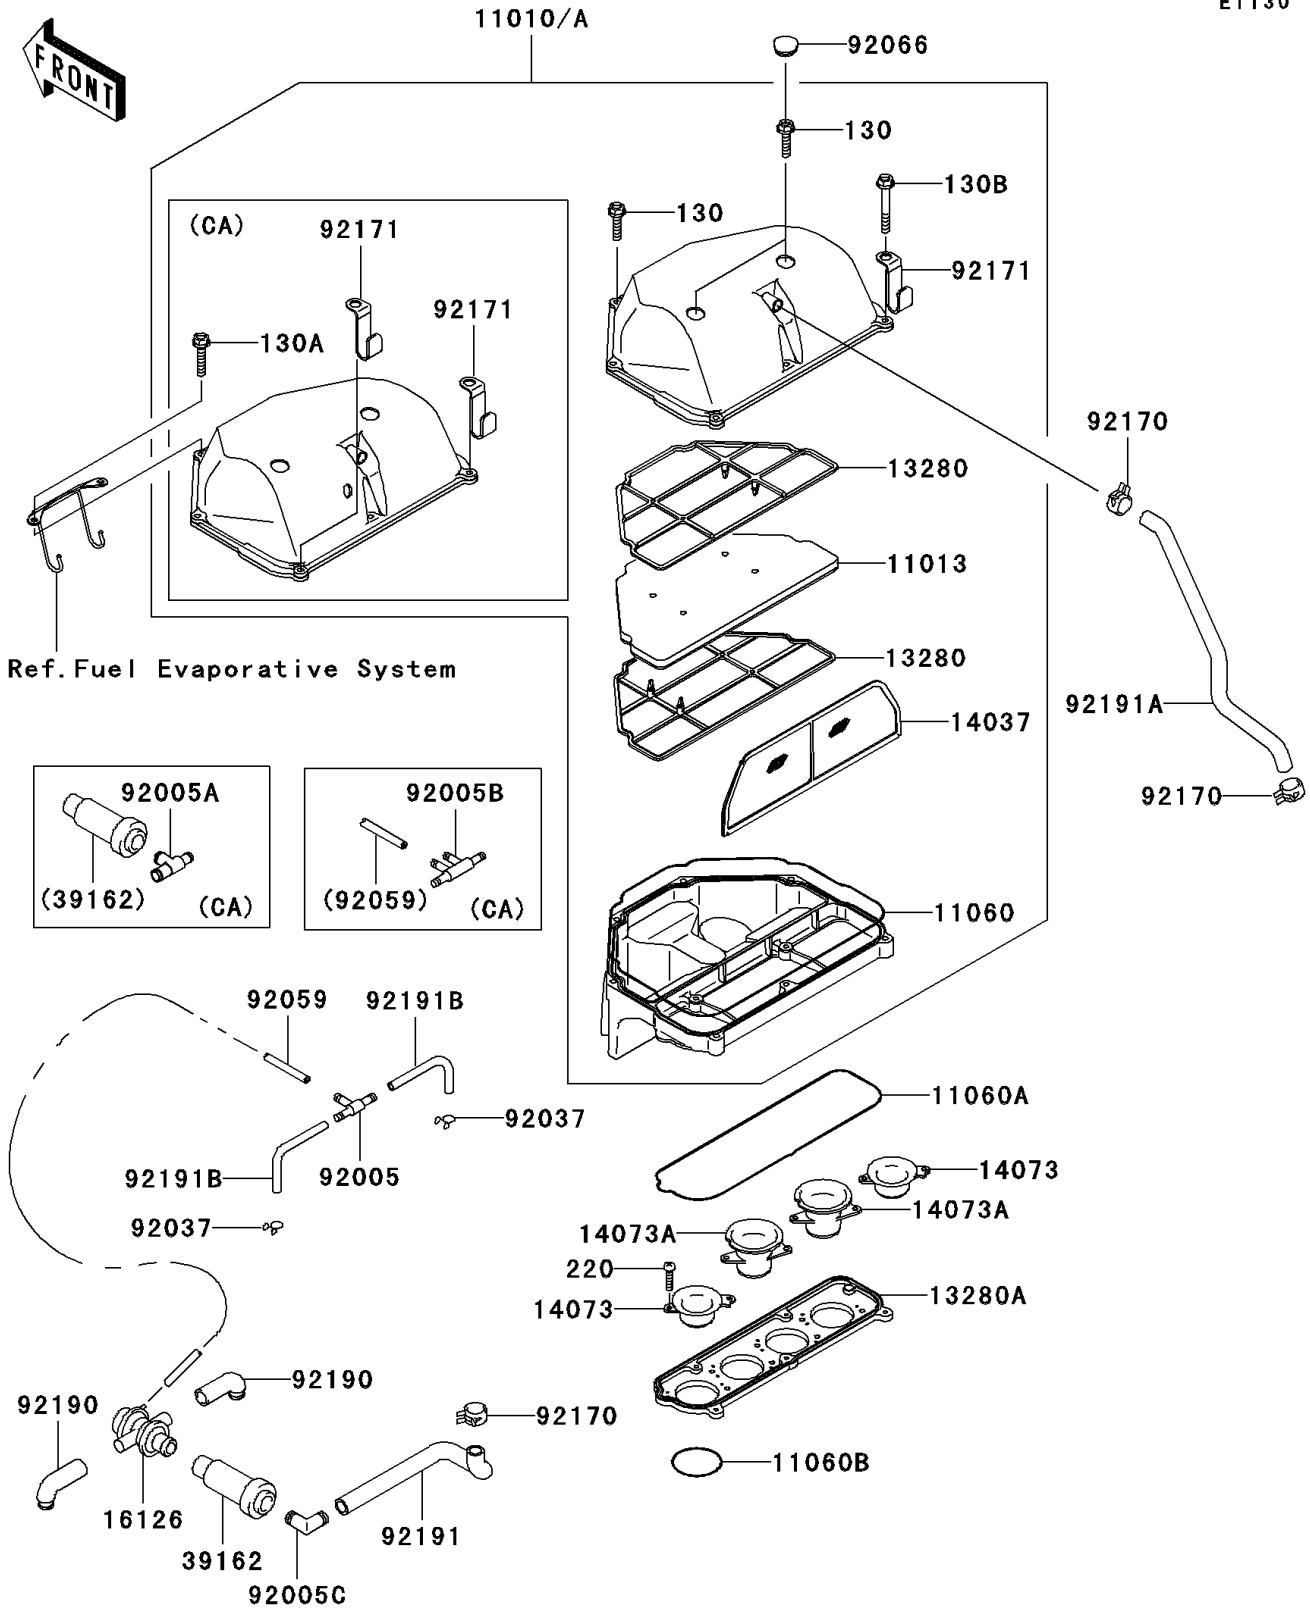

2005 ZZR600

PARTS DIAGRAM

Air Cleaner

E1130

2005 ZZR600

PARTS LIST

Air Cleaner

ITEM NAME

PART NUMBER

QUANTITY
