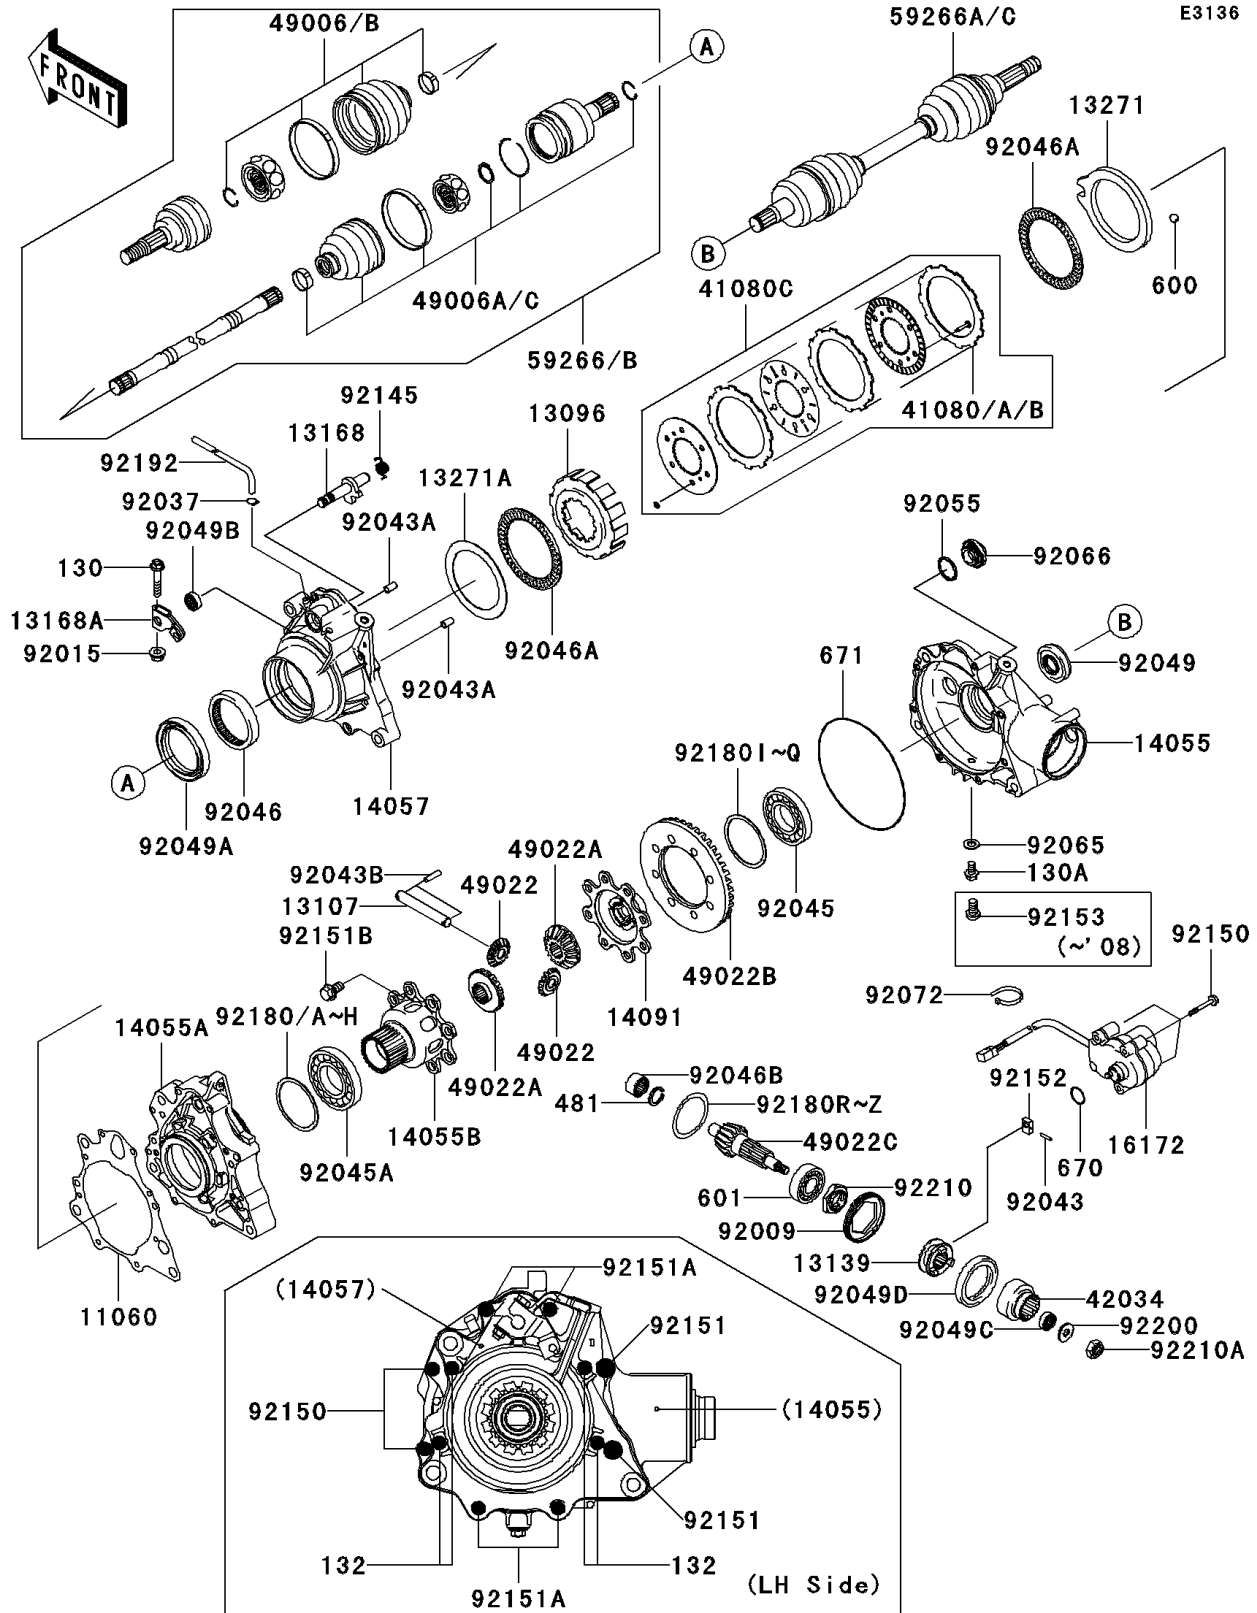

2007 Brute Force 650 4x4i

PARTS DIAGRAM

Drive Shaft-Front

2007 Brute Force 650 4x4i

PARTS LIST

Drive Shaft-Front

ITEM NAME

PART NUMBER

QUANTITY
