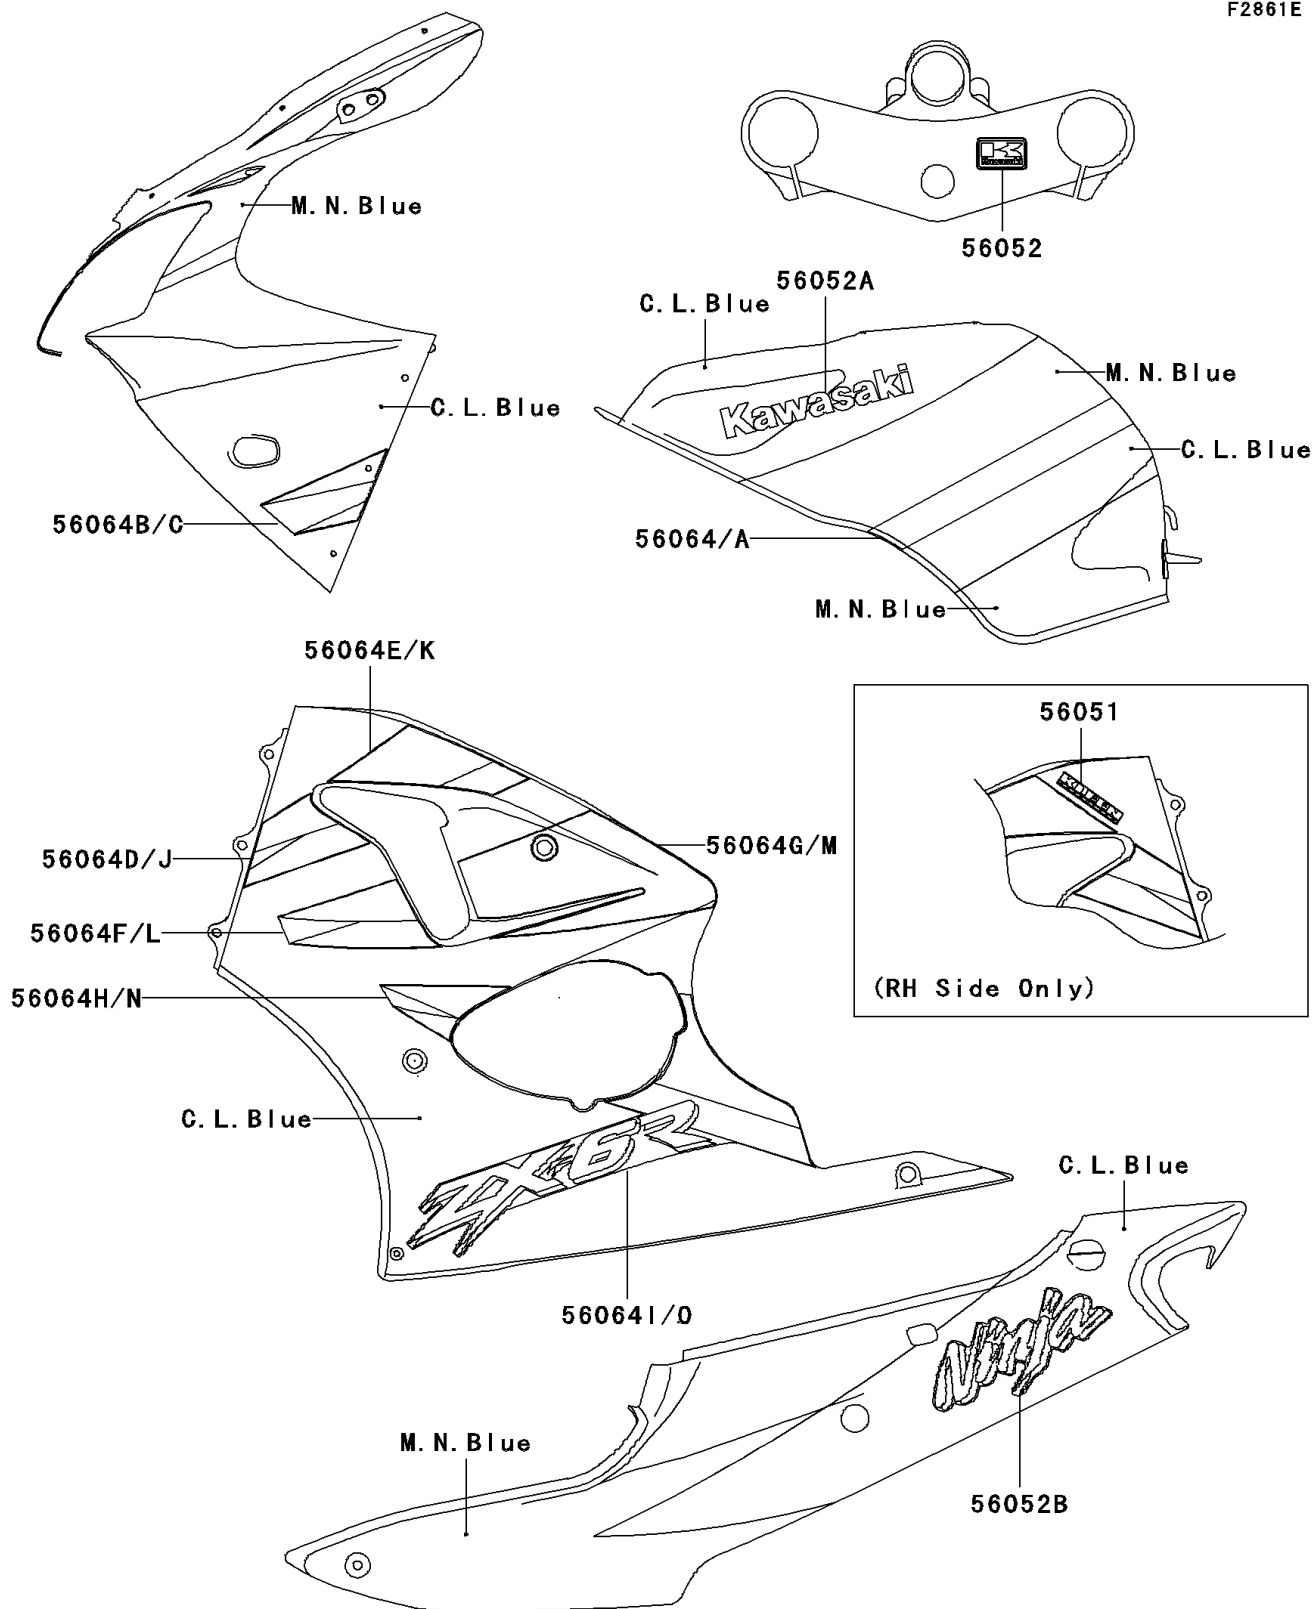

# 2001 Ninja® ZX™-6R

## PARTS DIAGRAM

Decals(Blue/Blue)(CN)(ZX600-J2)

**Kawasaki**

Let the Good Times Roll®

F2861E

# 2001 Ninja<sup>®</sup> ZX<sup>™</sup>-6R

## PARTS LIST

Decals(Blue/Blue)(CN)(ZX600-J2)

**ITEM NAME**

**PART NUMBER**

**QUANTITY**

---