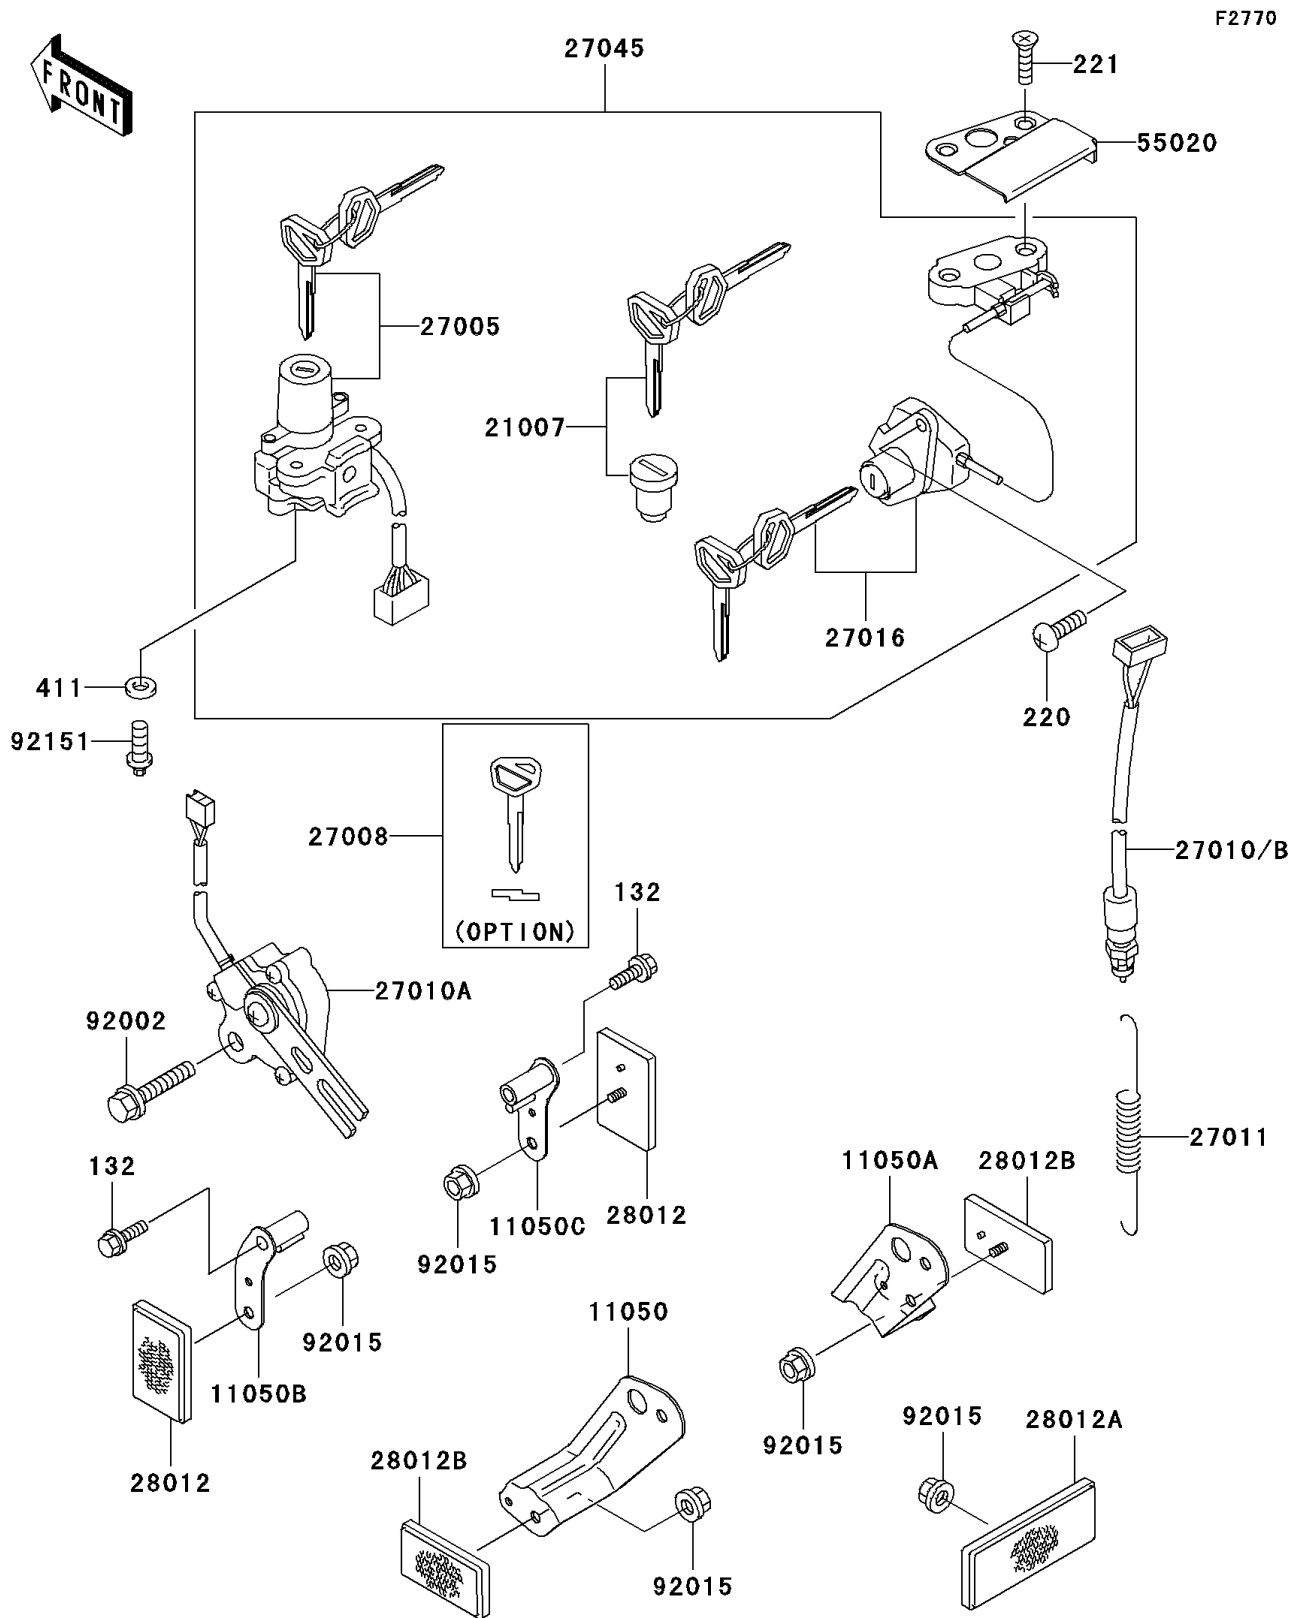

2002 Ninja[®] ZX[™]-6R

PARTS DIAGRAM

Ignition Switch/Locks/Reflectors

2002 Ninja® ZX™-6R

PARTS LIST

Ignition Switch/Locks/Reflectors

ITEM NAME

PART NUMBER

QUANTITY
