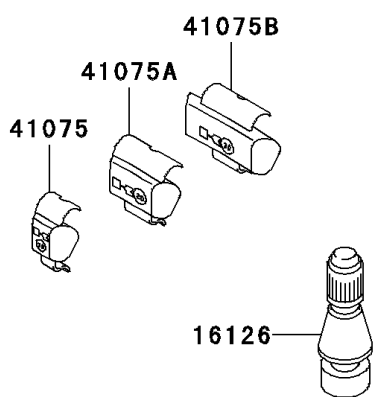

2001 Ninja[®] ZX[™]-6R

PARTS DIAGRAM

Tires

F2210

2001 Ninja[®] ZX[™]-6R

PARTS LIST

Tires

ITEM NAME	PART NUMBER	QUANTITY
VALVE,TIRE (Ref # 16126)	16126-1140	2
TIRE,FR,120/65ZR17(56W),D207F (Ref # 41009)	41009-1267	1
TIRE,RR,180/55ZR17(73W),D207T (Ref # 41009A)	41009-1268	1
TIRE,FR,120/65ZR17(56W)(MICHEL (Ref # 41009B)	41009-1312	1
TIRE,RR,180/55ZR17(73W)(MICHEL (Ref # 41009C)	41009-1313	1
BALANCER-WHEEL,10G,SILVER (Ref # 41075)	41075-1014	AR
BALANCER-WHEEL,20G,SILVER (Ref # 41075A)	41075-1015	AR
BALANCER-WHEEL,30G,SILVER (Ref # 41075B)	41075-1016	AR