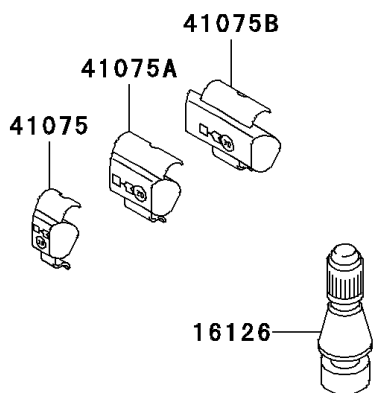

2001 Ninja[®] ZX[™]-6R

PARTS DIAGRAM

Tires

F2210

2001 Ninja[®] ZX[™]-6R

PARTS LIST

Tires

ITEM NAME	PART NUMBER	QUANTITY
VALVE,TIRE (Ref # 16126)	16126-1140	2
TIRE,FR,120/65ZR17(56W),D207F (Ref # 41009)	41009-1267	1
TIRE,RR,180/55ZR17(73W),D207T (Ref # 41009A)	41009-1268	1
TIRE,FR,120/65ZR17(56W)(MICHEL (Ref # 41009B)	41009-1312	1
TIRE,RR,180/55ZR17(73W)(MICHEL (Ref # 41009C)	41009-1313	1
BALANCER-WHEEL,10G,SILVER (Ref # 41075)	41075-1014	AR
BALANCER-WHEEL,20G,SILVER (Ref # 41075A)	41075-1015	AR
BALANCER-WHEEL,30G,SILVER (Ref # 41075B)	41075-1016	AR