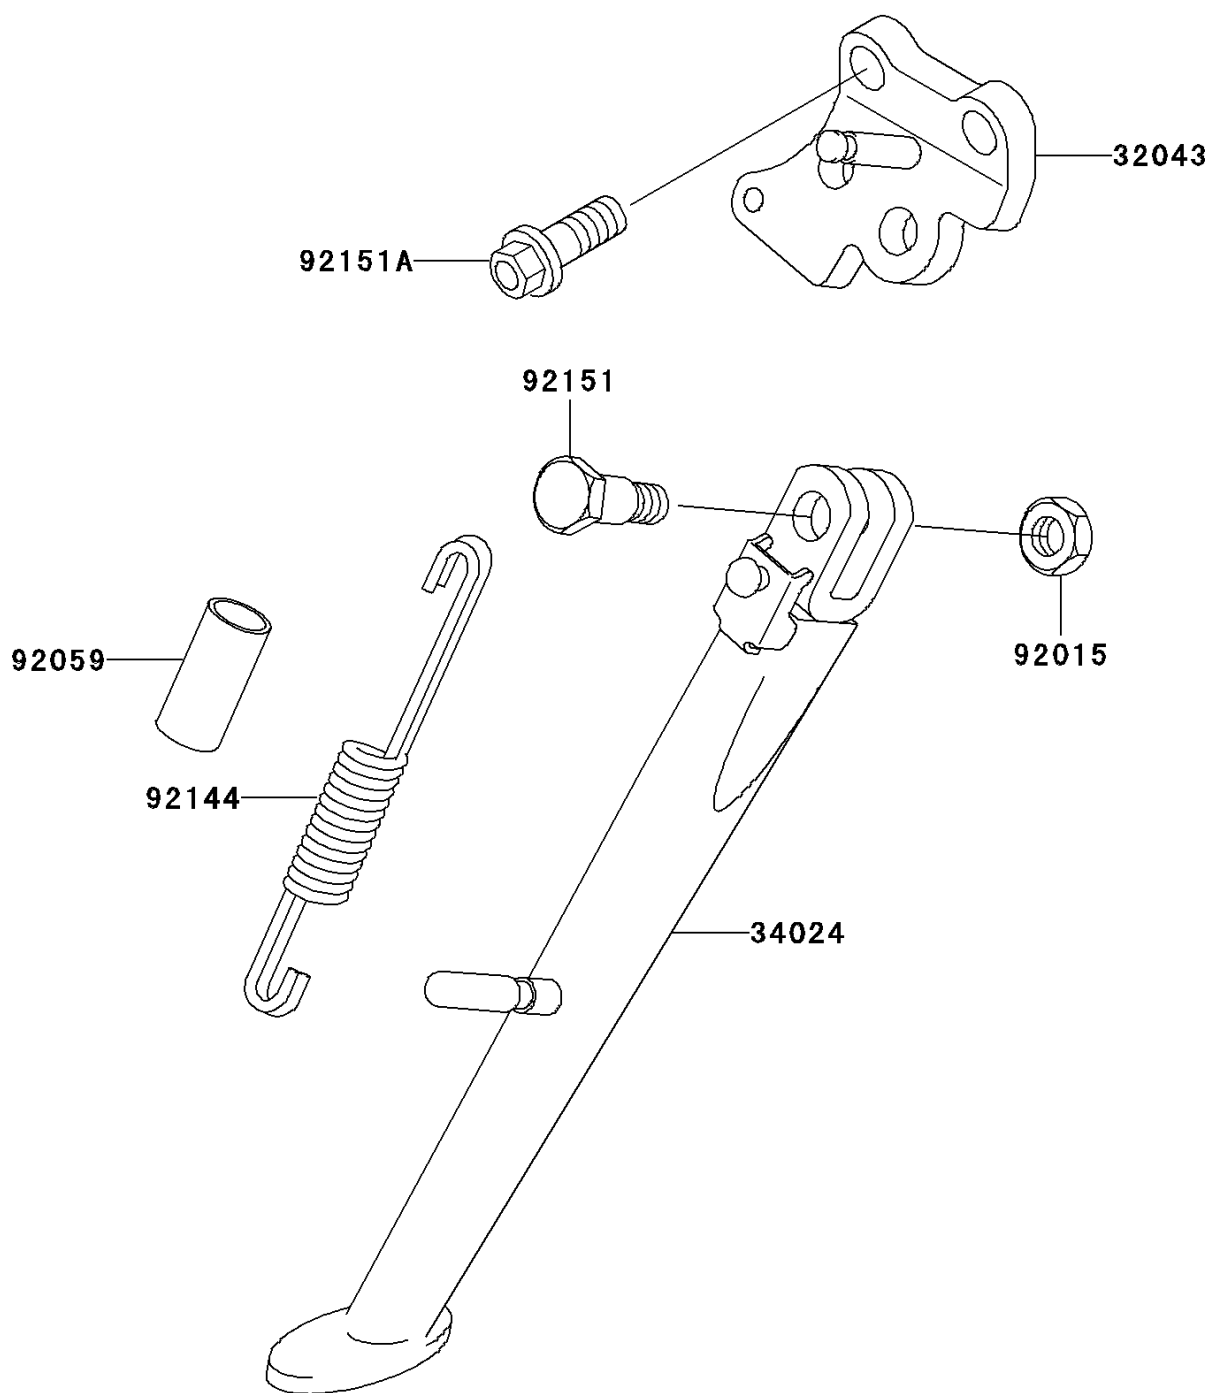

2001 Ninja[®] ZX[™]-6R

PARTS DIAGRAM

Stand(s)

Kawasaki

Let the Good Times Roll[®]

F2190

2001 Ninja® ZX™-6R

PARTS LIST

Stand(s)

ITEM NAME	PART NUMBER	QUANTITY
BRACKET-STAND,SIDE,BLACK (Ref # 32043)	32043-1435-10	1
STAND-SIDE (Ref # 34024)	34024-1345	1
NUT,LOCK,10MM,BLACK (Ref # 92015)	92015-1188	1
TUBE,14X17X50 (Ref # 92059)	92059-1961	1
SPRING,SIDE STAND (Ref # 92144)	92144-1818	1
BOLT,SIDE STAND (Ref # 92151)	92151-1797	1
BOLT,FLANGED,10X25 (Ref # 92151A)	92151-1802	2