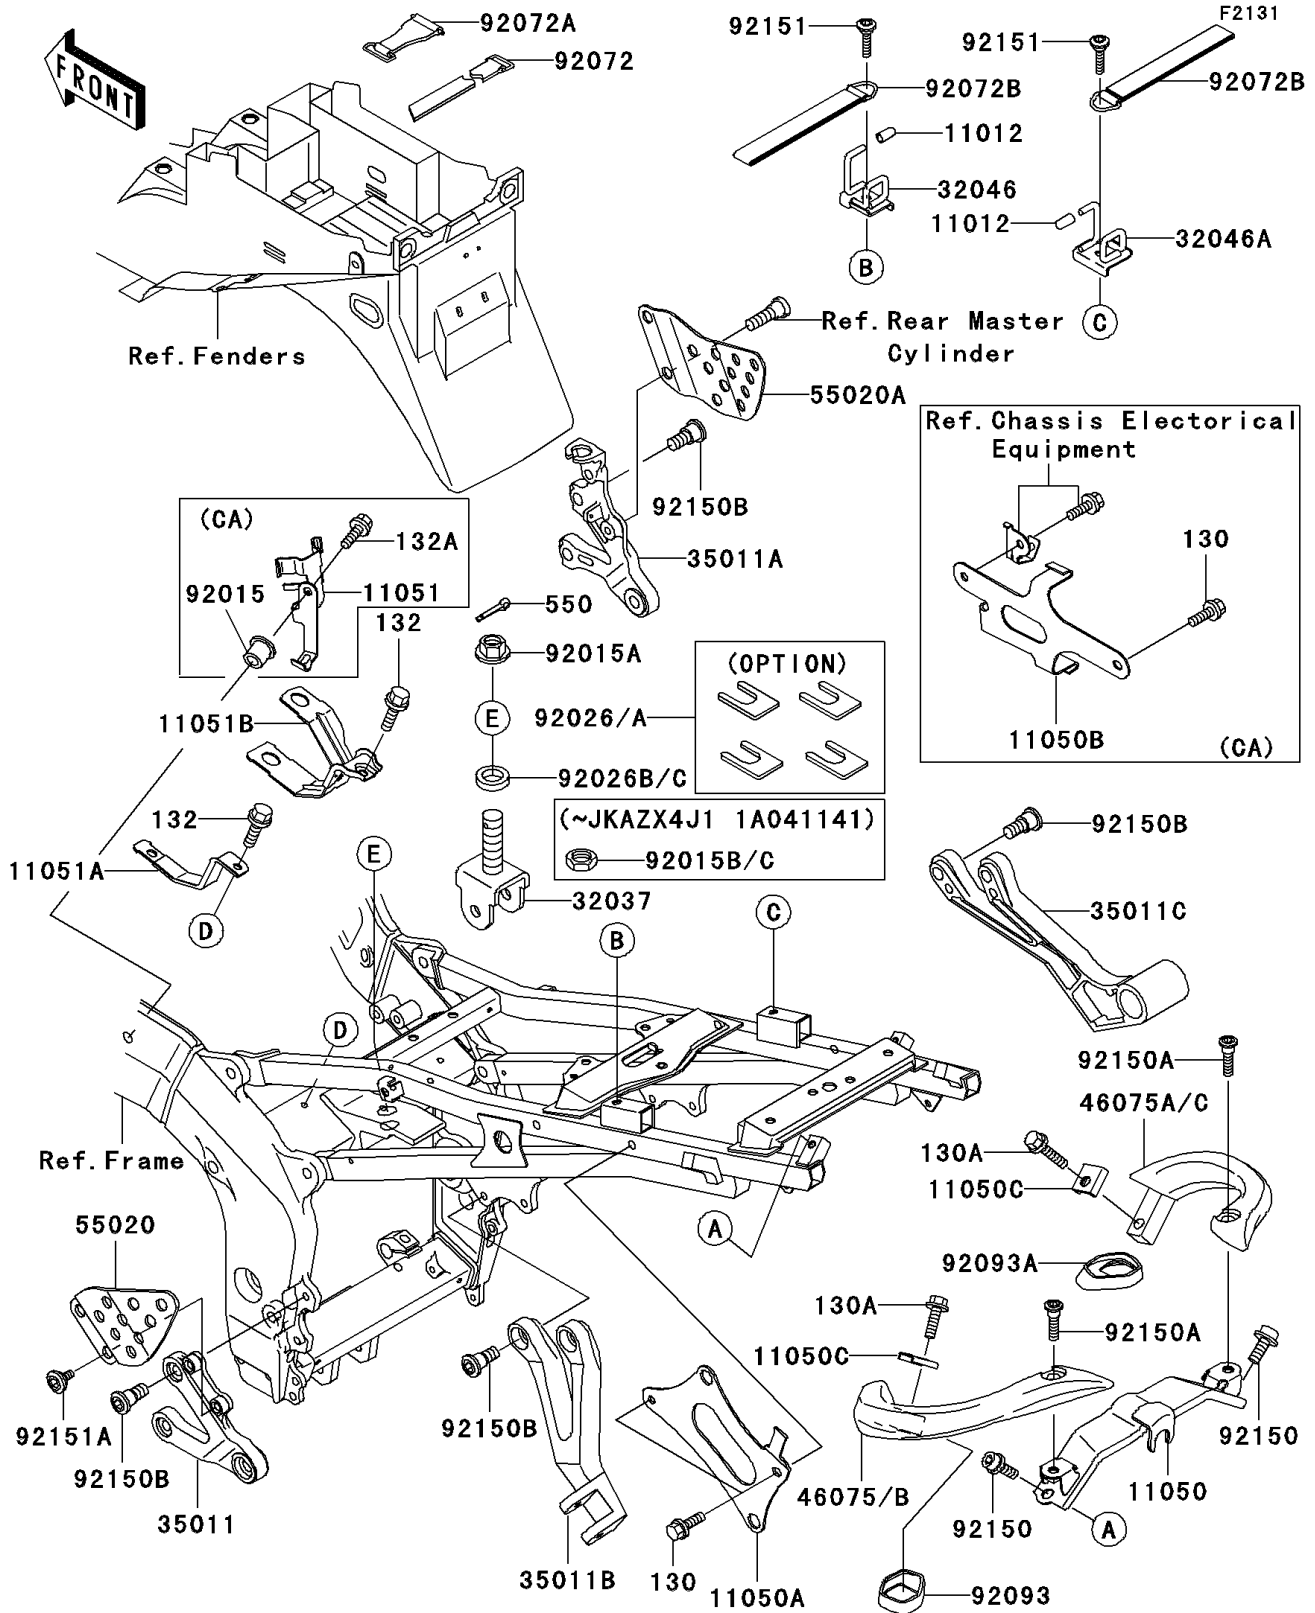

2002 Ninja[®] ZX[™]-6R

PARTS DIAGRAM

Frame Fittings

2002 Ninja® ZX™-6R

PARTS LIST

Frame Fittings

ITEM NAME

PART NUMBER

QUANTITY
