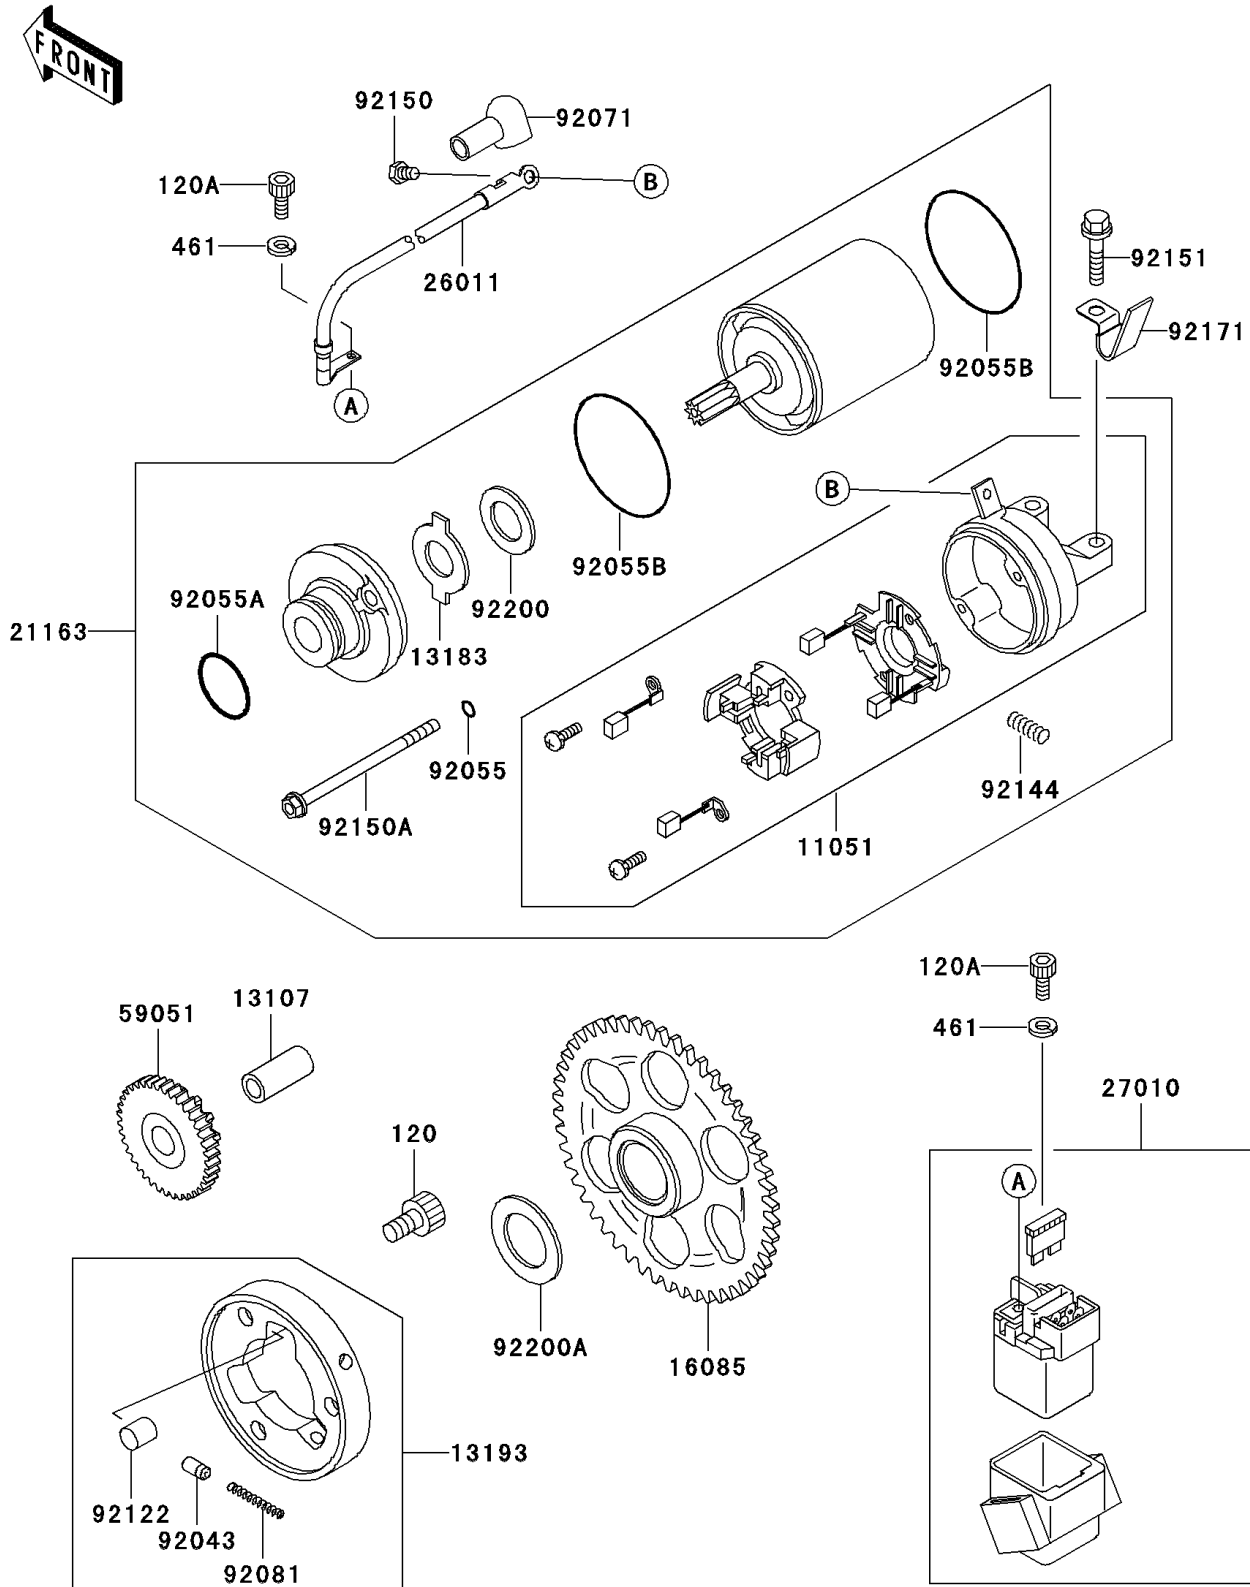

2001 Ninja[®] ZX[™]-6R

PARTS DIAGRAM

Starter Motor

E1840

2001 Ninja® ZX™-6R

PARTS LIST

Starter Motor

ITEM NAME	PART NUMBER	QUANTITY
BOLT-SOCKET,8X12 (Ref # 120)	120P0812	3
BOLT-SOCKET (Ref # 120A)	120S0510	2
WASHER-SPRING,5MM,BLACK (Ref # 461)	461K0500	2
BRACKET,STARTER MOTOR (Ref # 11051)	11051-1916	1
SHAFT,7.8X12X26.5 (Ref # 13107)	13107-1176	1
PLATE (Ref # 13183)	13183-1460	1
CLUTCH-ASSY-ONEWAY (Ref # 13193)	13193-1066	1
GEAR,ONEWAY CLUTCH,65T (Ref # 16085)	16085-1166	1
STARTER-ELECTRIC (Ref # 21163)	21163-1304	1
WIRE-LEAD,STARTER (Ref # 26011)	26011-1694	1
SWITCH (Ref # 27010)	27010-1380	1
GEAR-SPUR,IDLE,48T&14T (Ref # 59051)	59051-1200	1
PIN (Ref # 92043)	92043-132	3
RING-O,4.5MM (Ref # 92055)	92055-1261	2
RING-O,24.4MM (Ref # 92055A)	92055-1262	1
RING-O (Ref # 92055B)	92055-1455	2
GROMMET,TERMINAL (Ref # 92071)	92071-1182	1
SPRING,COIL (Ref # 92081)	92081-159	3
ROLLER (Ref # 92122)	92122-006	3
SPRING,BRUSH (Ref # 92144)	92144-1423	4
BOLT (Ref # 92150)	92150-1305	1
BOLT (Ref # 92150A)	92150-1326	2
BOLT,6X25 (Ref # 92151)	92151-1130	2
CLAMP (Ref # 92171)	92171-1238	1
WASHER (Ref # 92200)	92200-1019	1
WASHER,27.5X38X1.0 (Ref # 92200A)	92200-1393	1