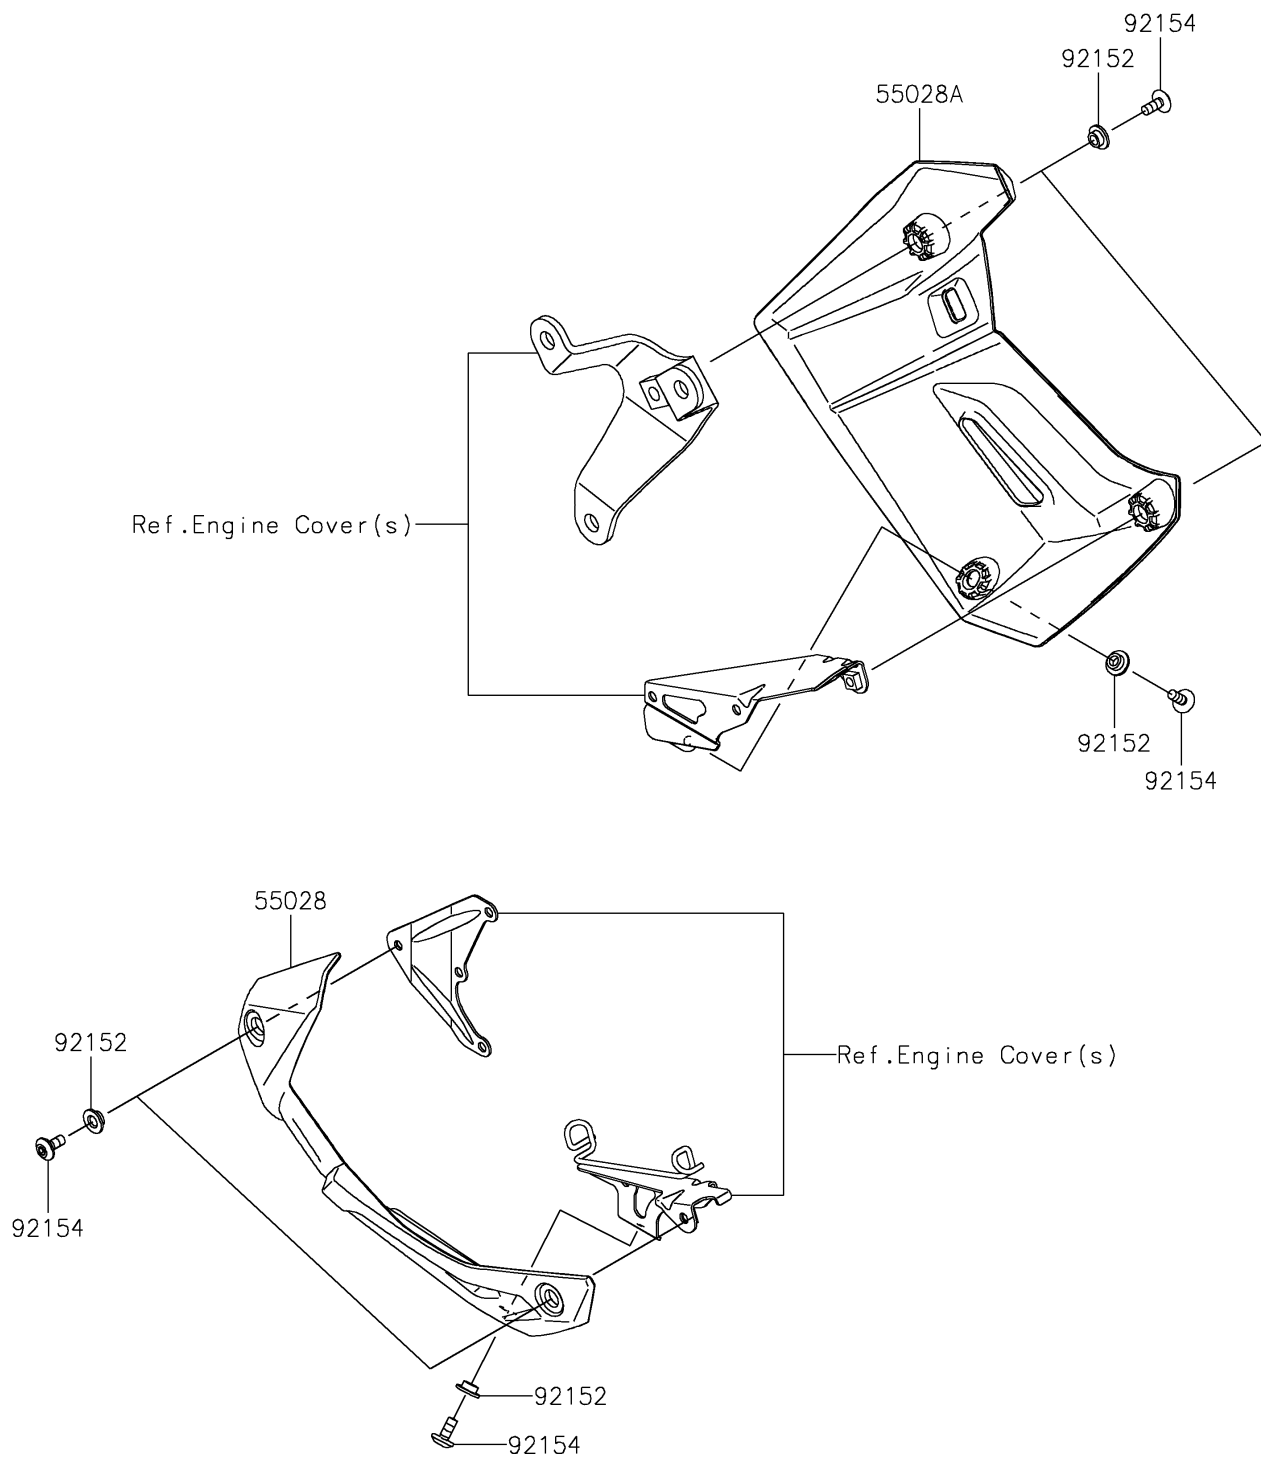

2025 Versys 650

PARTS DIAGRAM

Cowling Lower

F2872

2025 Versys 650

PARTS LIST

Cowling Lowers

ITEM NAME

PART NUMBER

QUANTITY
