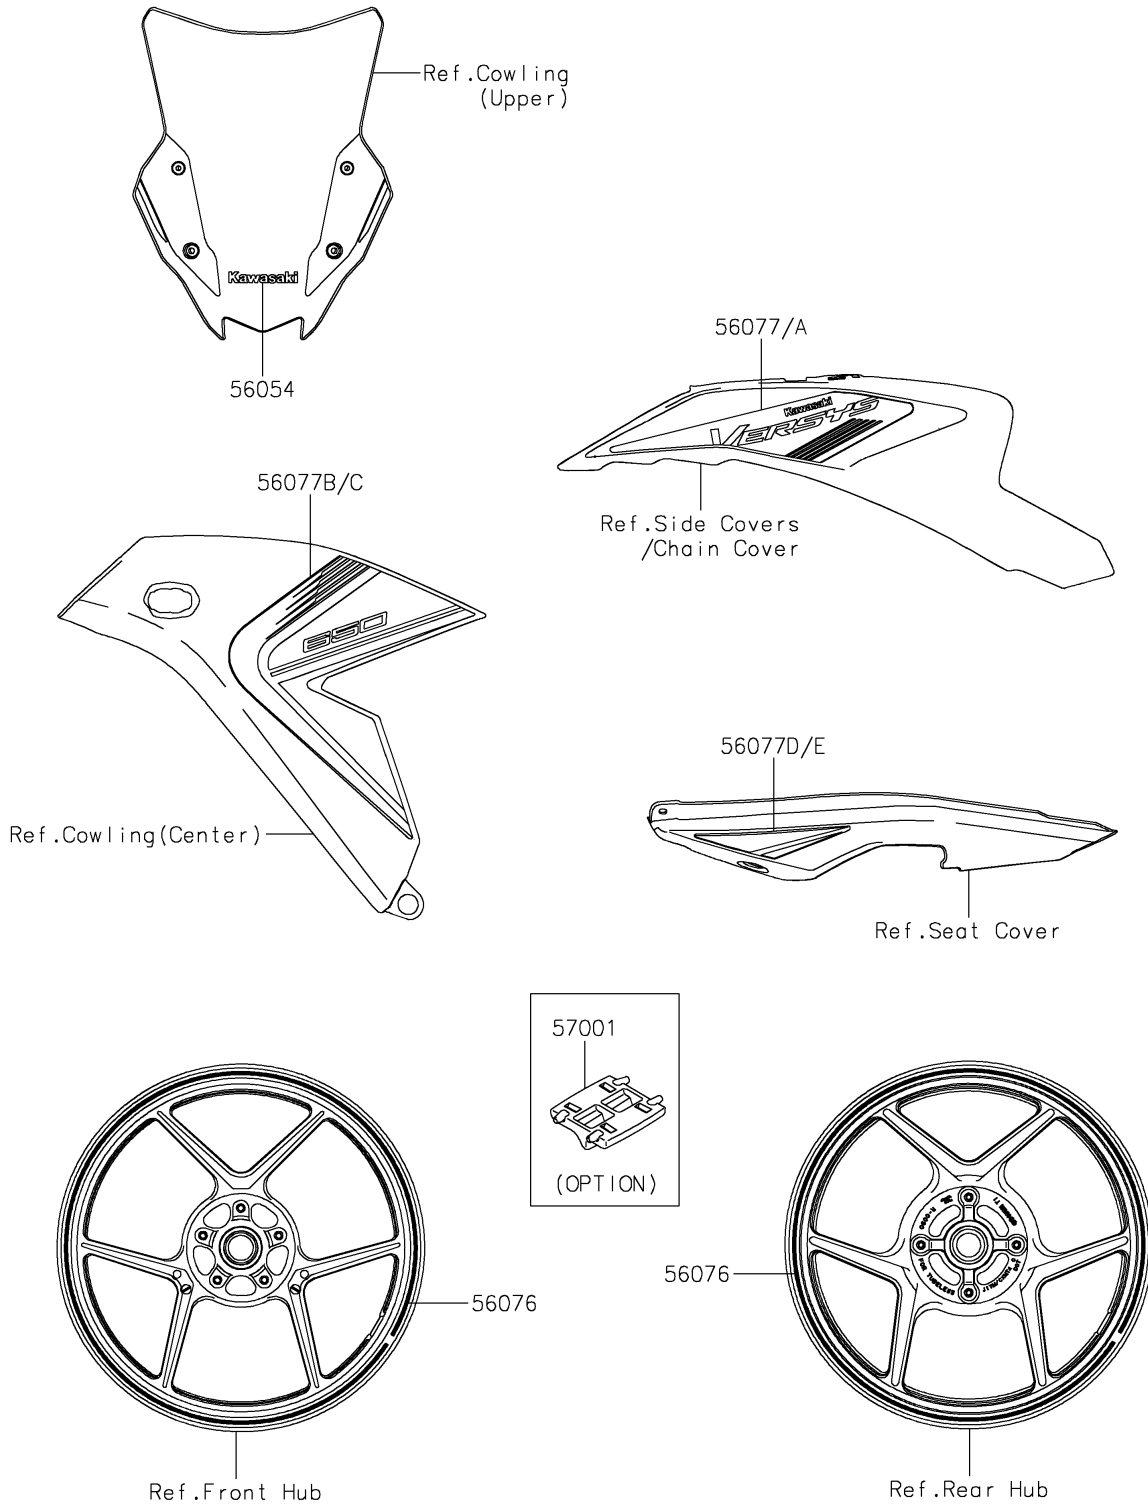

## PARTS DIAGRAM

### Decals(Gray)(CN)

F2861

## PARTS LIST

Decals(Gray)(CN)

**ITEM NAME**

**PART NUMBER**

**QUANTITY**

---