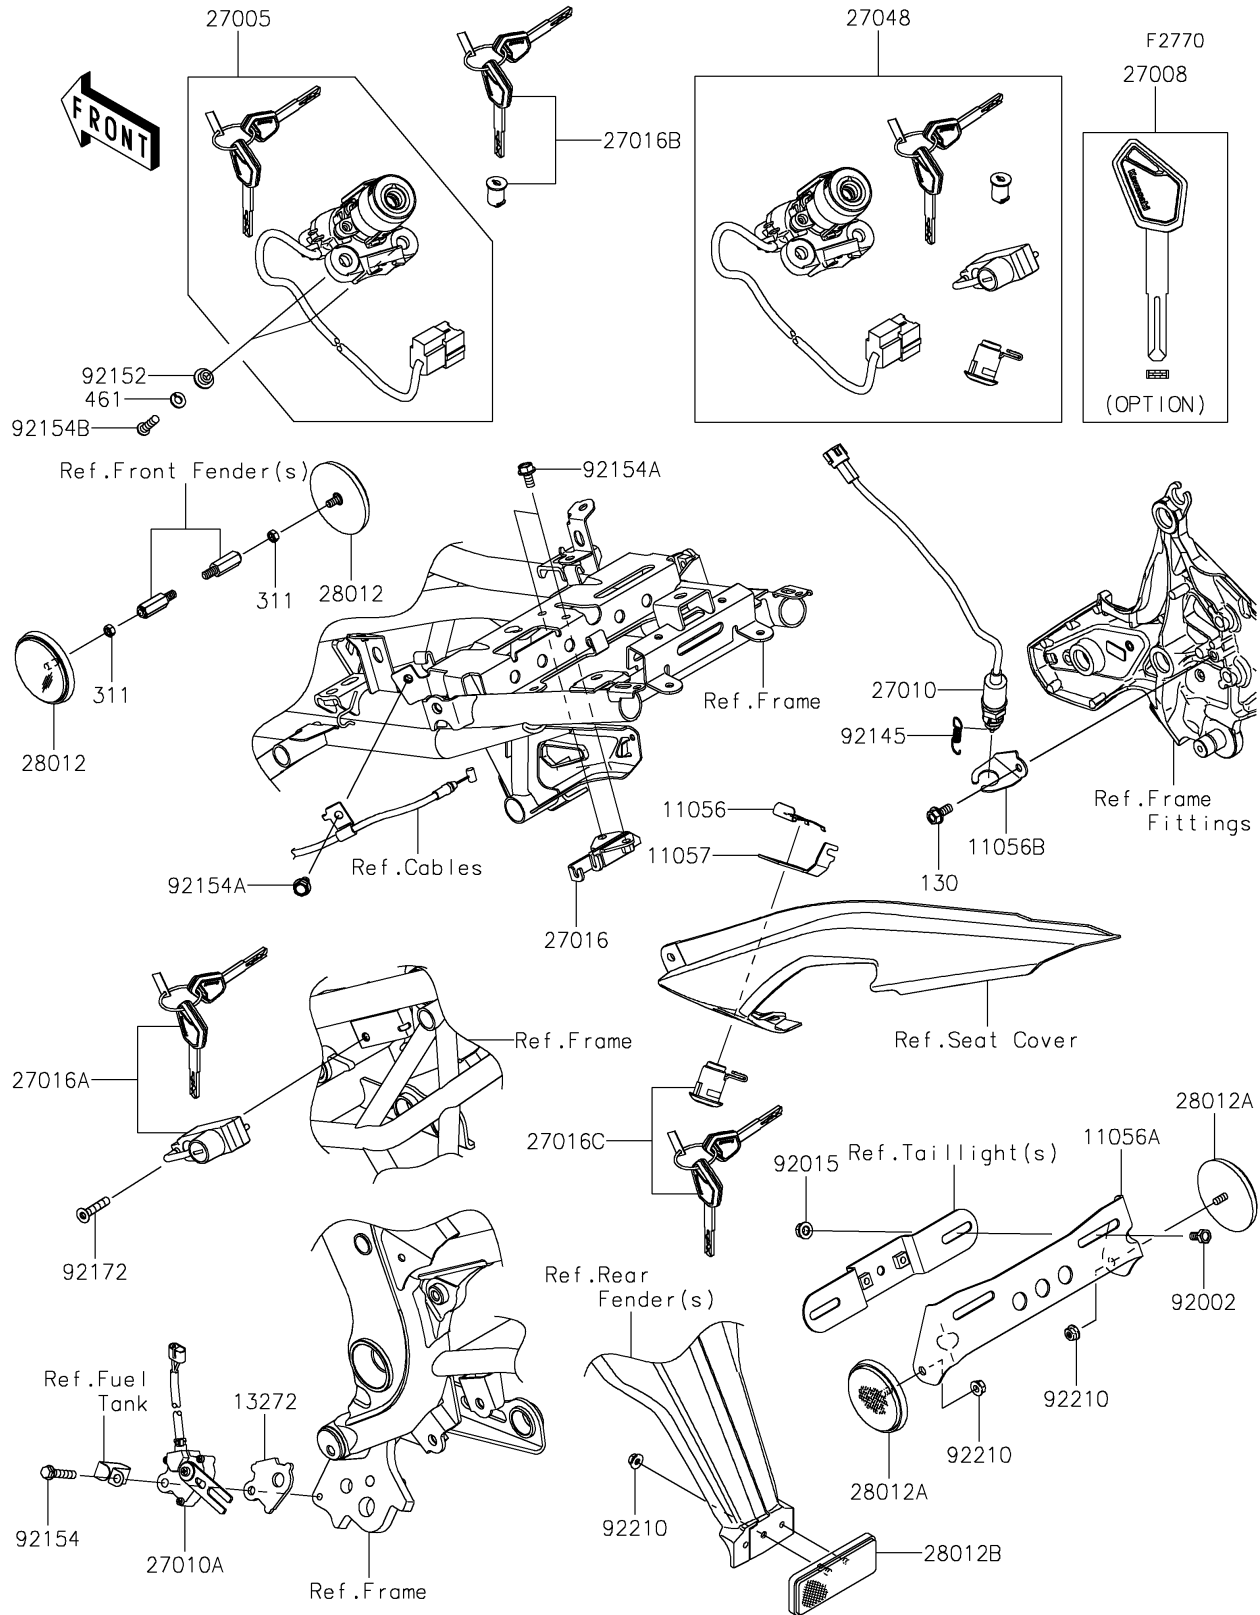

2025 Versys 650

PARTS DIAGRAM

Ignition Switch

Kawasaki

Let the Good Times Roll®

2025 Versys 650

PARTS LIST

Ignition Switch

ITEM NAME

PART NUMBER

QUANTITY
