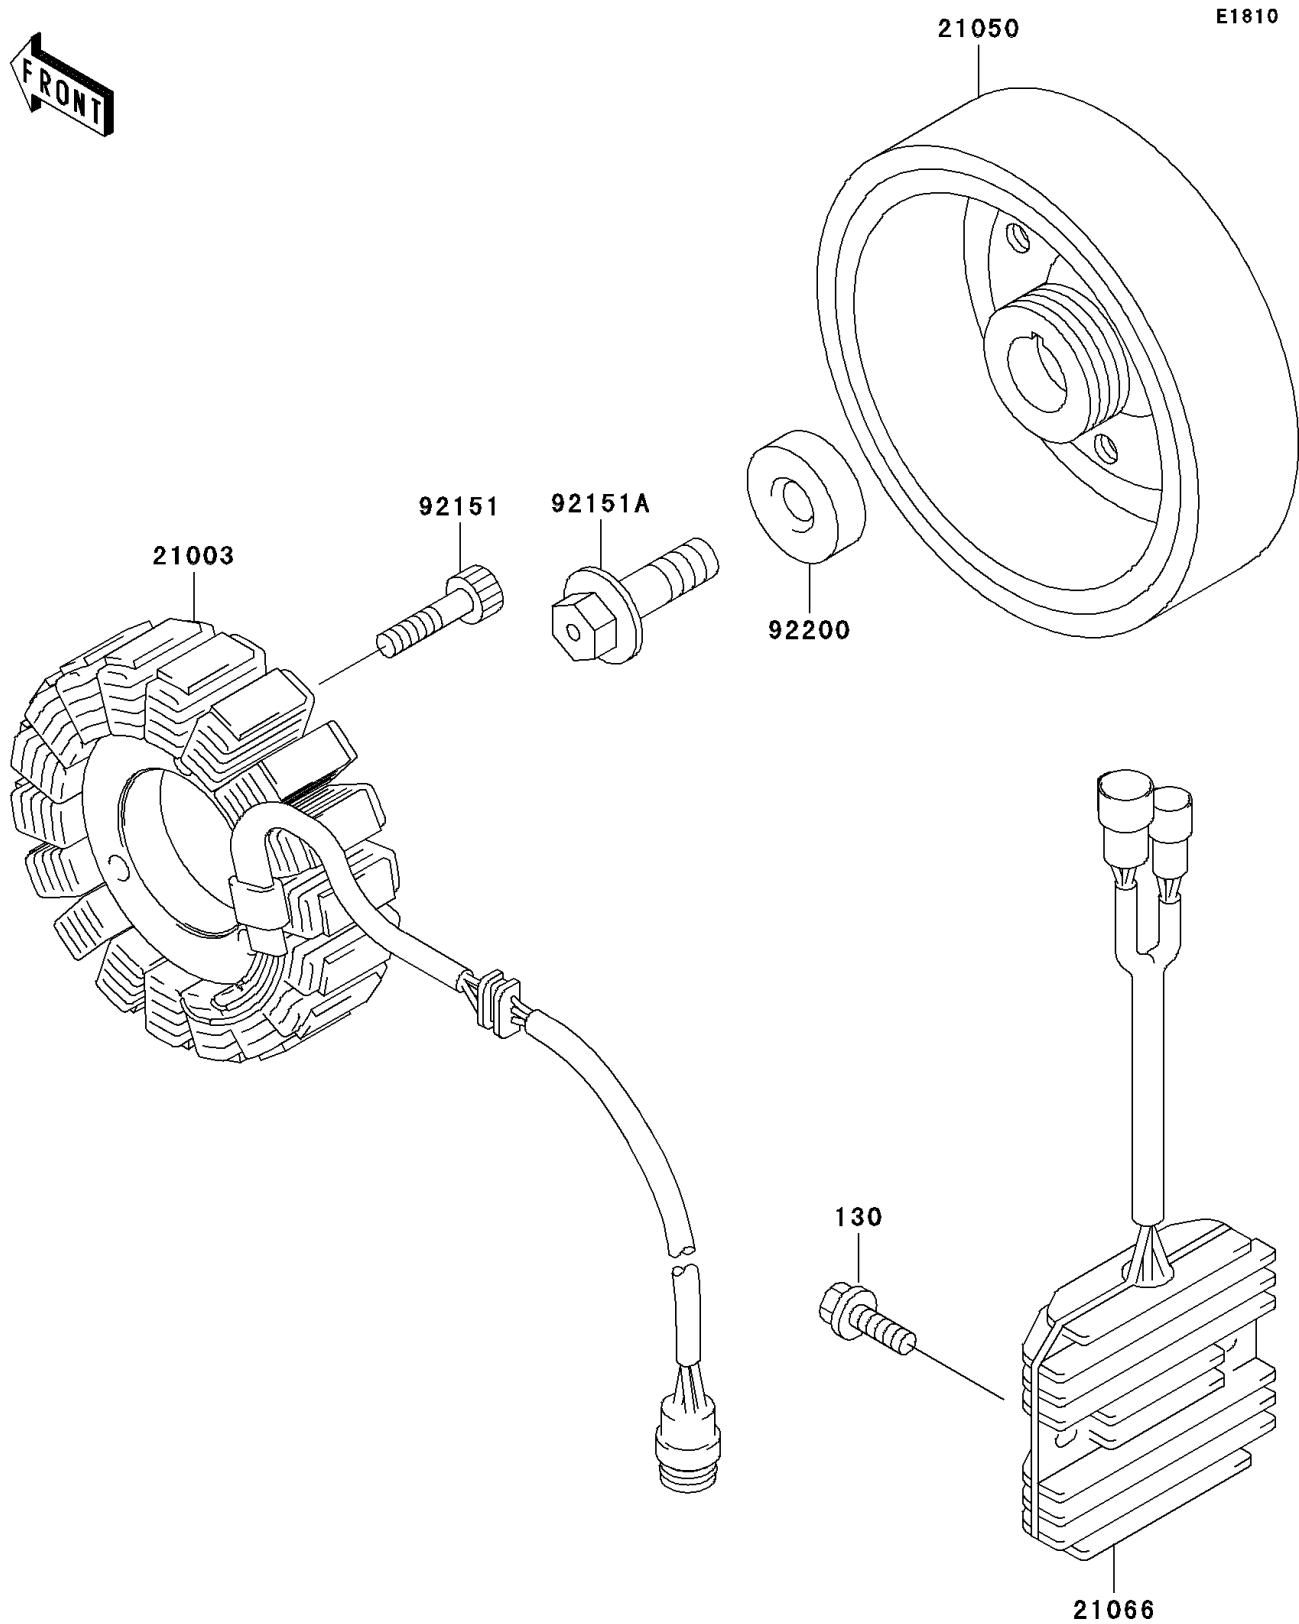

2001 Ninja[®] ZX[™]-6R

PARTS DIAGRAM

Generator

2001 Ninja[®] ZX[™]-6R

PARTS LIST

Generator

ITEM NAME	PART NUMBER	QUANTITY
BOLT-FLANGED (Ref # 130)	130H0620	2
STATOR (Ref # 21003)	21003-1358	1
FLYWHEEL (Ref # 21050)	21050-1190	1
REGULATOR-VOLTAGE (Ref # 21066)	21066-1125	1
BOLT,6X30 (Ref # 92151)	92151-1626	3
BOLT,10X40 (Ref # 92151A)	92151-1653	1
WASHER (Ref # 92200)	92200-1241	1