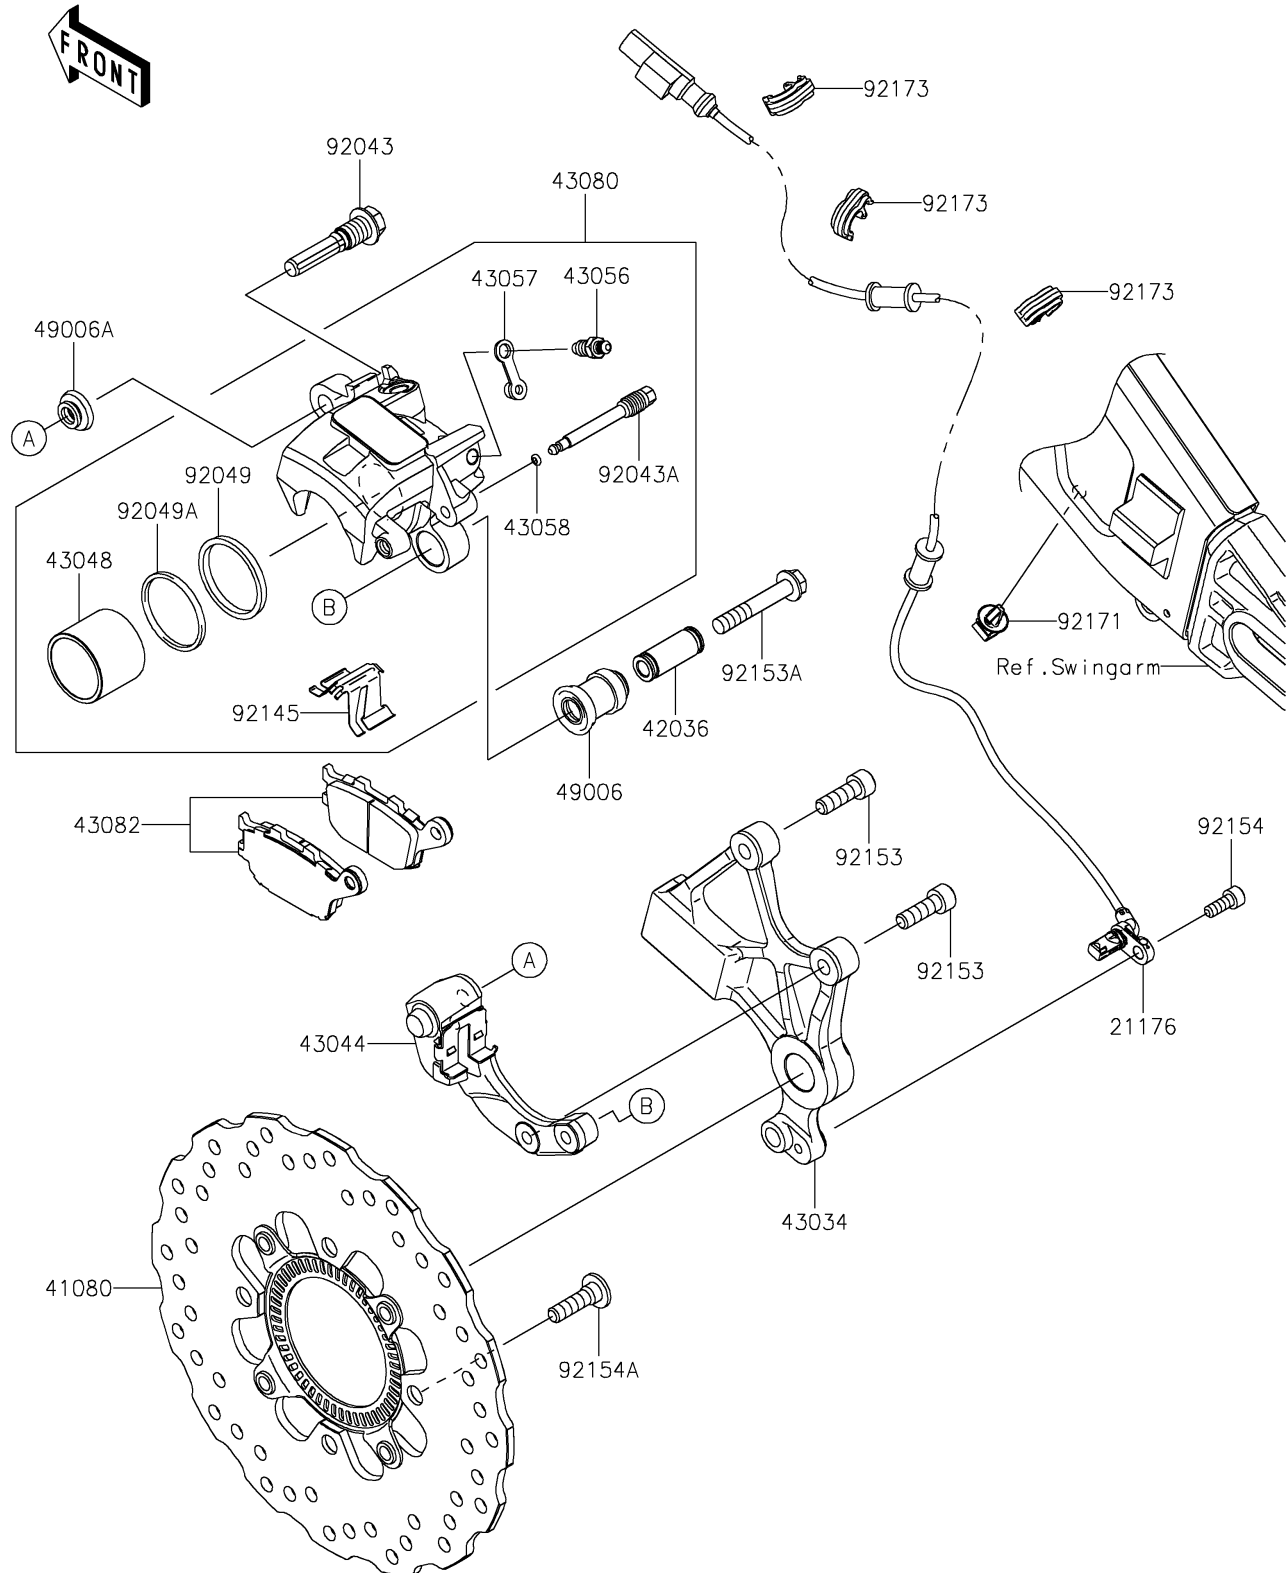

2025 Versys 650

PARTS DIAGRAM

Rear Brake

F2294

2025 Versys 650

PARTS LIST

Rear Brake

ITEM NAME

PART NUMBER

QUANTITY
