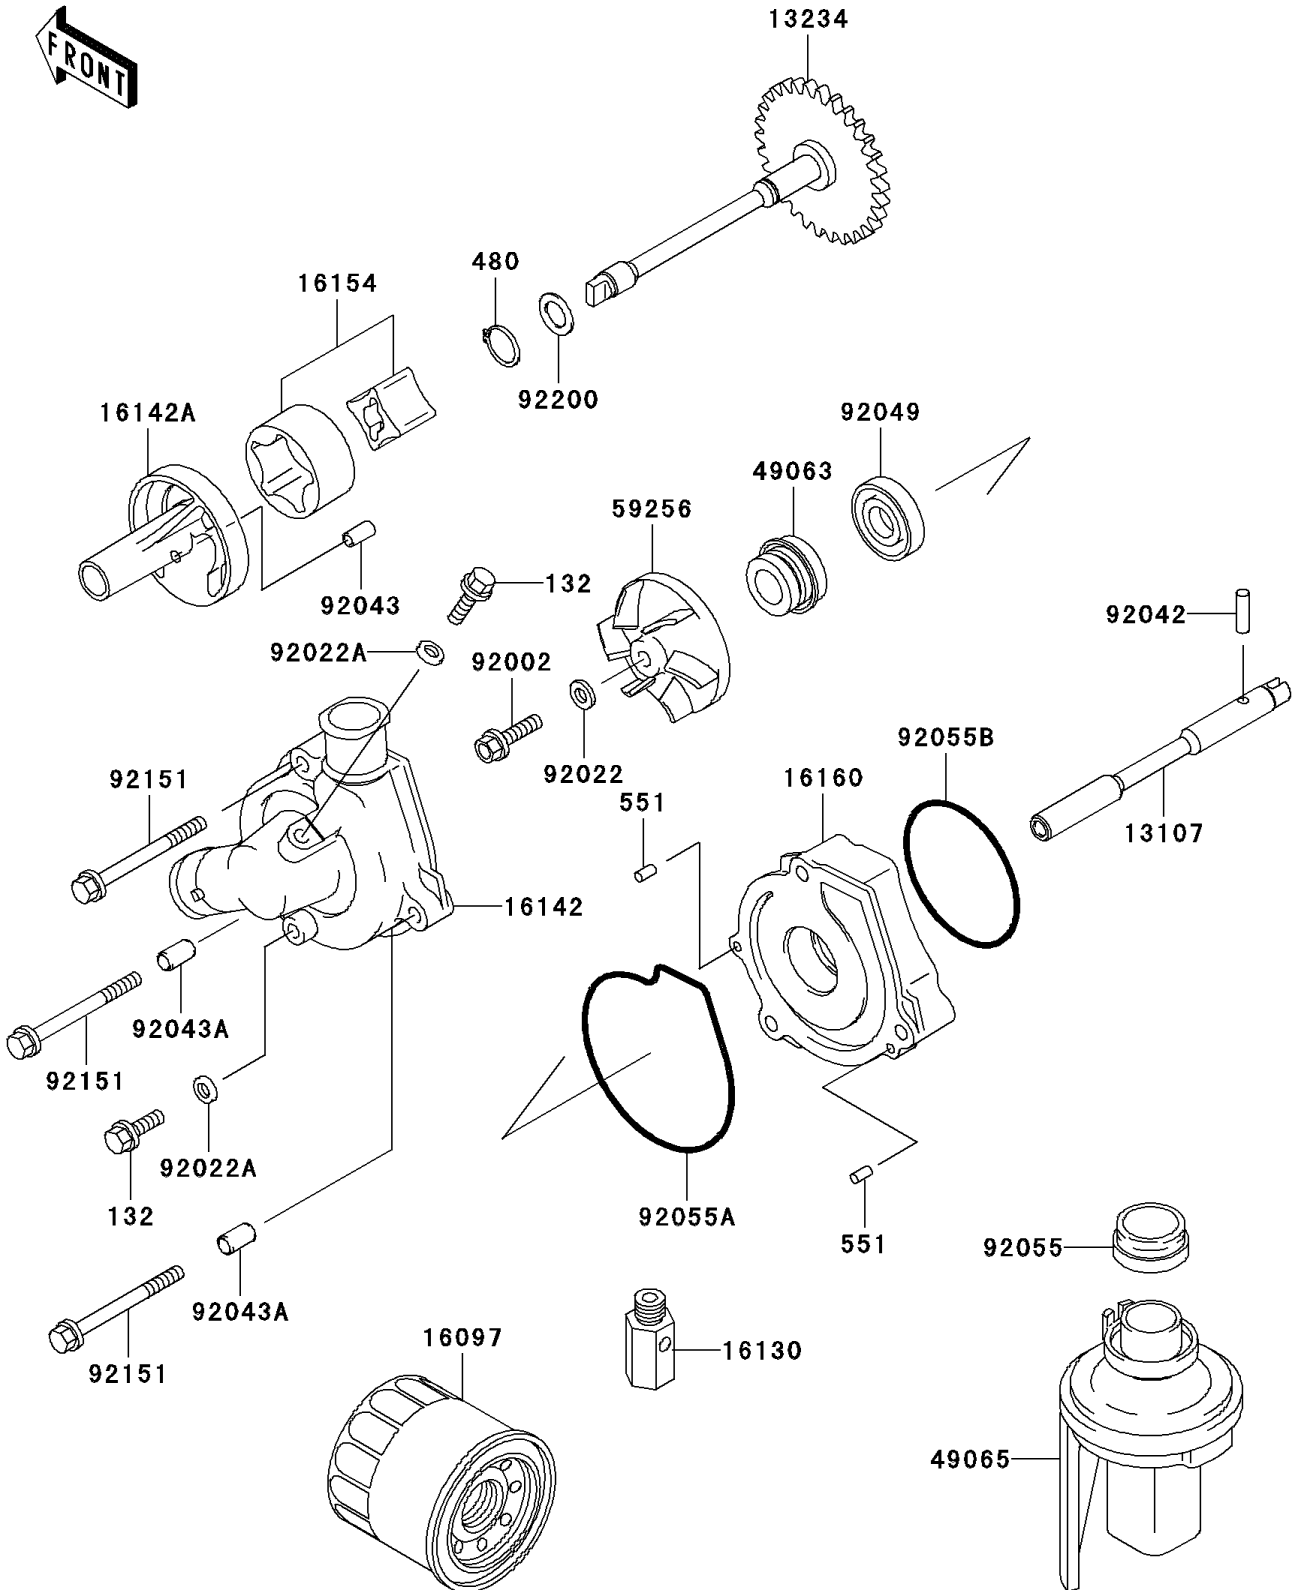

2001 Ninja® ZX™-6R

PARTS DIAGRAM

Oil Pump/Oil Filter

E1710

2001 Ninja® ZX™-6R

PARTS LIST

Oil Pump/Oil Filter

ITEM NAME	PART NUMBER	QUANTITY
BOLT-FLANGED-SMALL (Ref # 132)	132Y0612	2
CIRCLIP-TYPE-C,11MM (Ref # 480)	480J1100	1
PIN-DOWEL,4X8 (Ref # 551)	551A0408	2
SHAFT (Ref # 13107)	13107-1430	1
SHAFT-COMP (Ref # 13234)	13234-1111	1
FILTER-ASSY-OIL (Ref # 16097)	16097-1070	1
VALVE-ASSY-RELIEF (Ref # 16130)	16130-1058	1
COVER-PUMP,WATER (Ref # 16142)	16142-1152	1
COVER-PUMP,OIL (Ref # 16142A)	16142-1161	1
ROTOR-PUMP (Ref # 16154)	16154-1115	1
BODY,OIL PUMP (Ref # 16160)	16160-1325	1
SEAL-MECHANICAL,WATER (Ref # 49063)	49063-1055	1
FILTER-OIL (Ref # 49065)	49065-1073	1
IMPELLER (Ref # 59256)	59256-1073	1
BOLT,6X22 (Ref # 92002)	92002-1154	1
WASHER,6.1X12X1 (Ref # 92022)	92022-077	1
WASHER,6.2X11X1 (Ref # 92022A)	92022-304	2
PIN,DOWEL,4X15.8 (Ref # 92042)	92042-014	1
PIN,4.2X6X12 (Ref # 92043)	92043-1262	1
PIN,6.2X8X14 (Ref # 92043A)	92043-1263	2
SEAL-OIL,OIL PUMP (Ref # 92049)	92049-1336	1
RING-O,OIL FILTER (Ref # 92055)	92055-1503	1
RING-O,WATER PUMP COVER (Ref # 92055A)	92055-1532	1
RING-O (Ref # 92055B)	92055-3018	1
BOLT,6X60 (Ref # 92151)	92151-1307	3
WASHER (Ref # 92200)	92200-1009	1