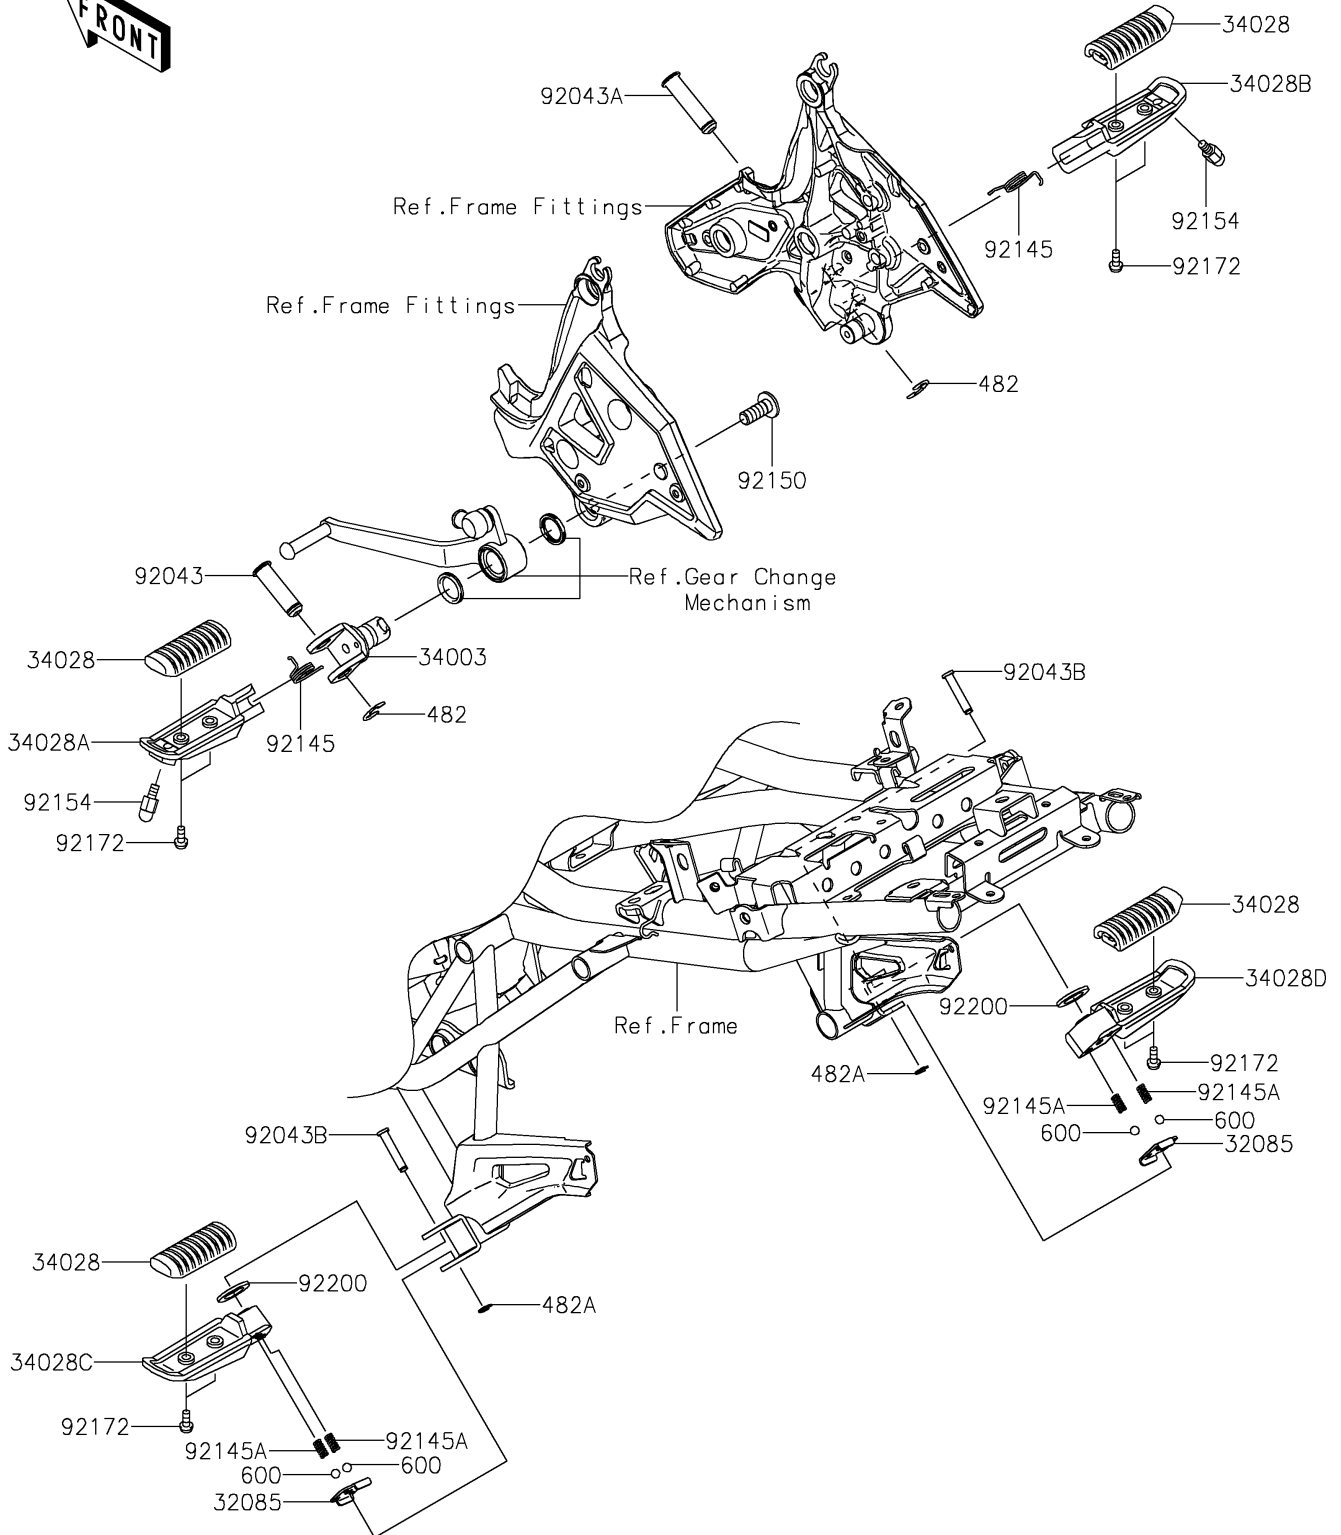

2025 Versys 650

PARTS DIAGRAM

Footrests

F2160

2025 Versys 650

PARTS LIST

Footrests

ITEM NAME

PART NUMBER

QUANTITY
