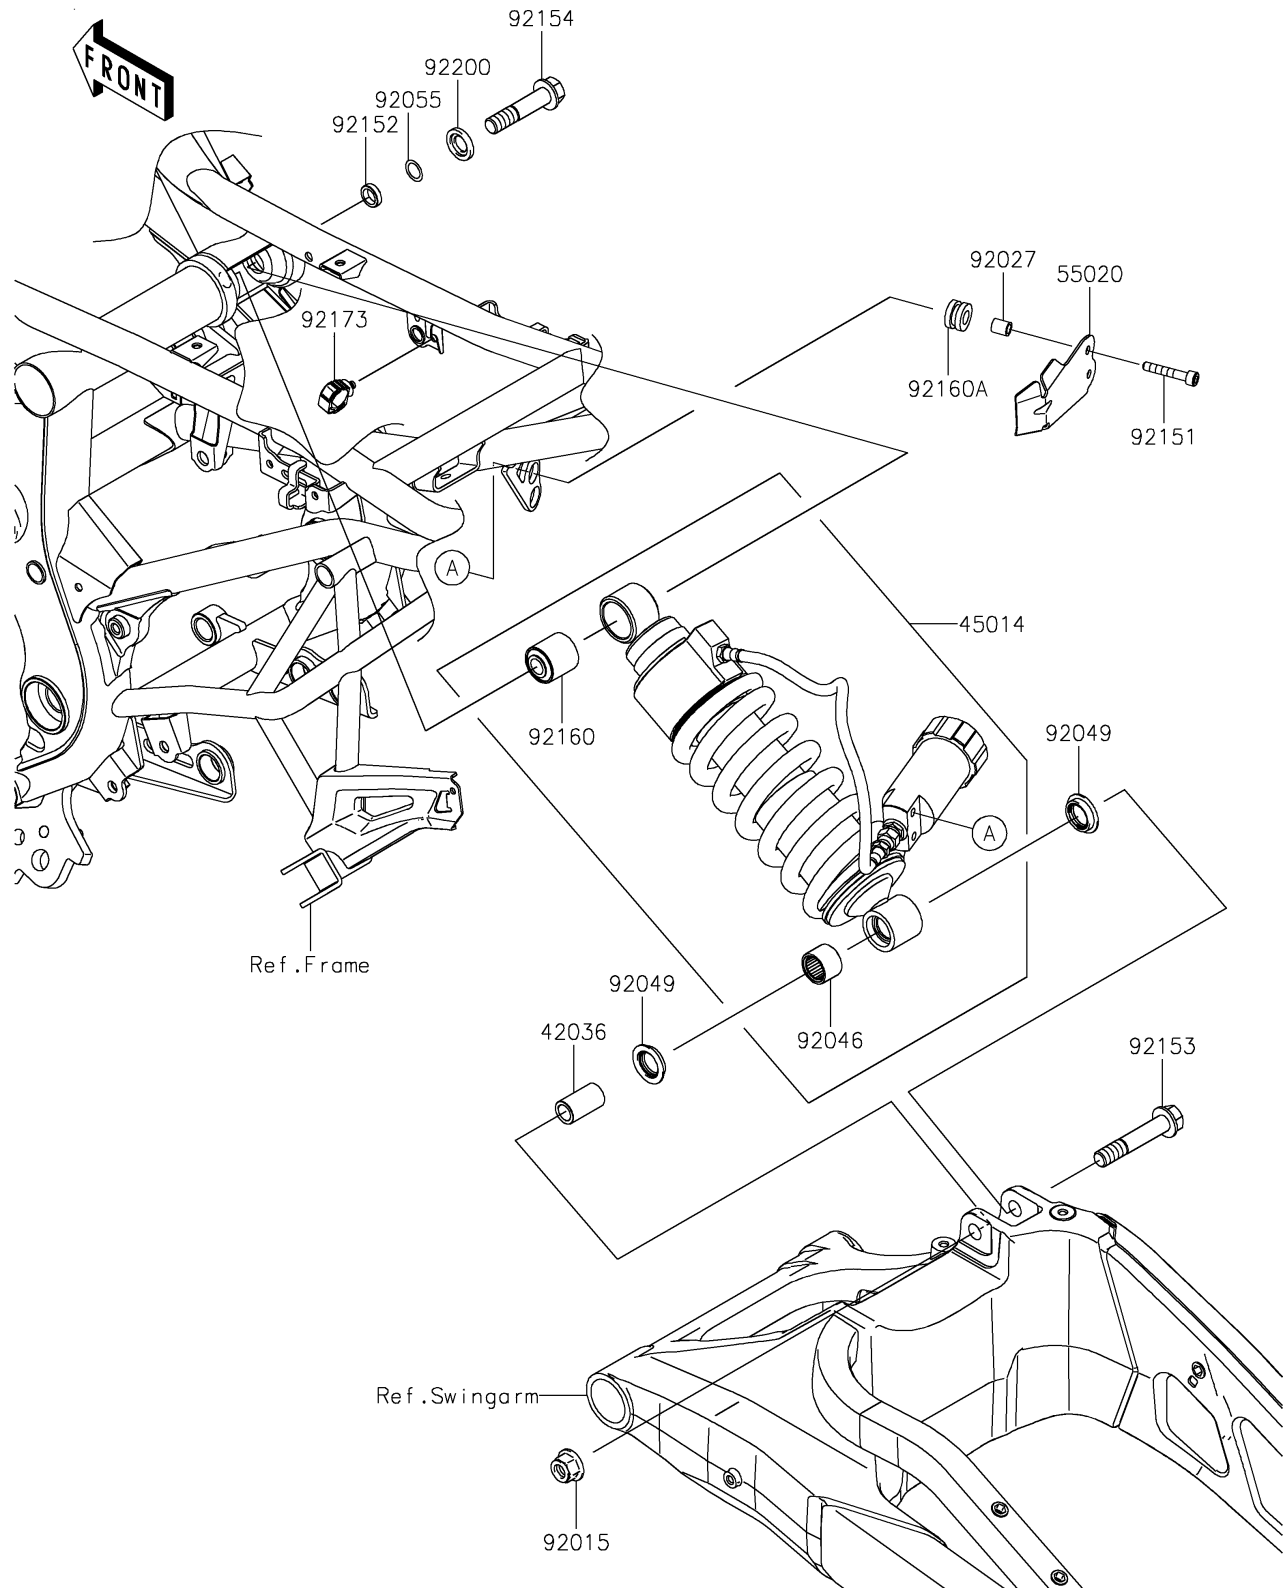

2025 Versys 650

PARTS DIAGRAM

Suspension/Shock Absorber

F2151

2025 Versys 650

PARTS LIST

Suspension/Shock Absorber

ITEM NAME

PART NUMBER

QUANTITY
