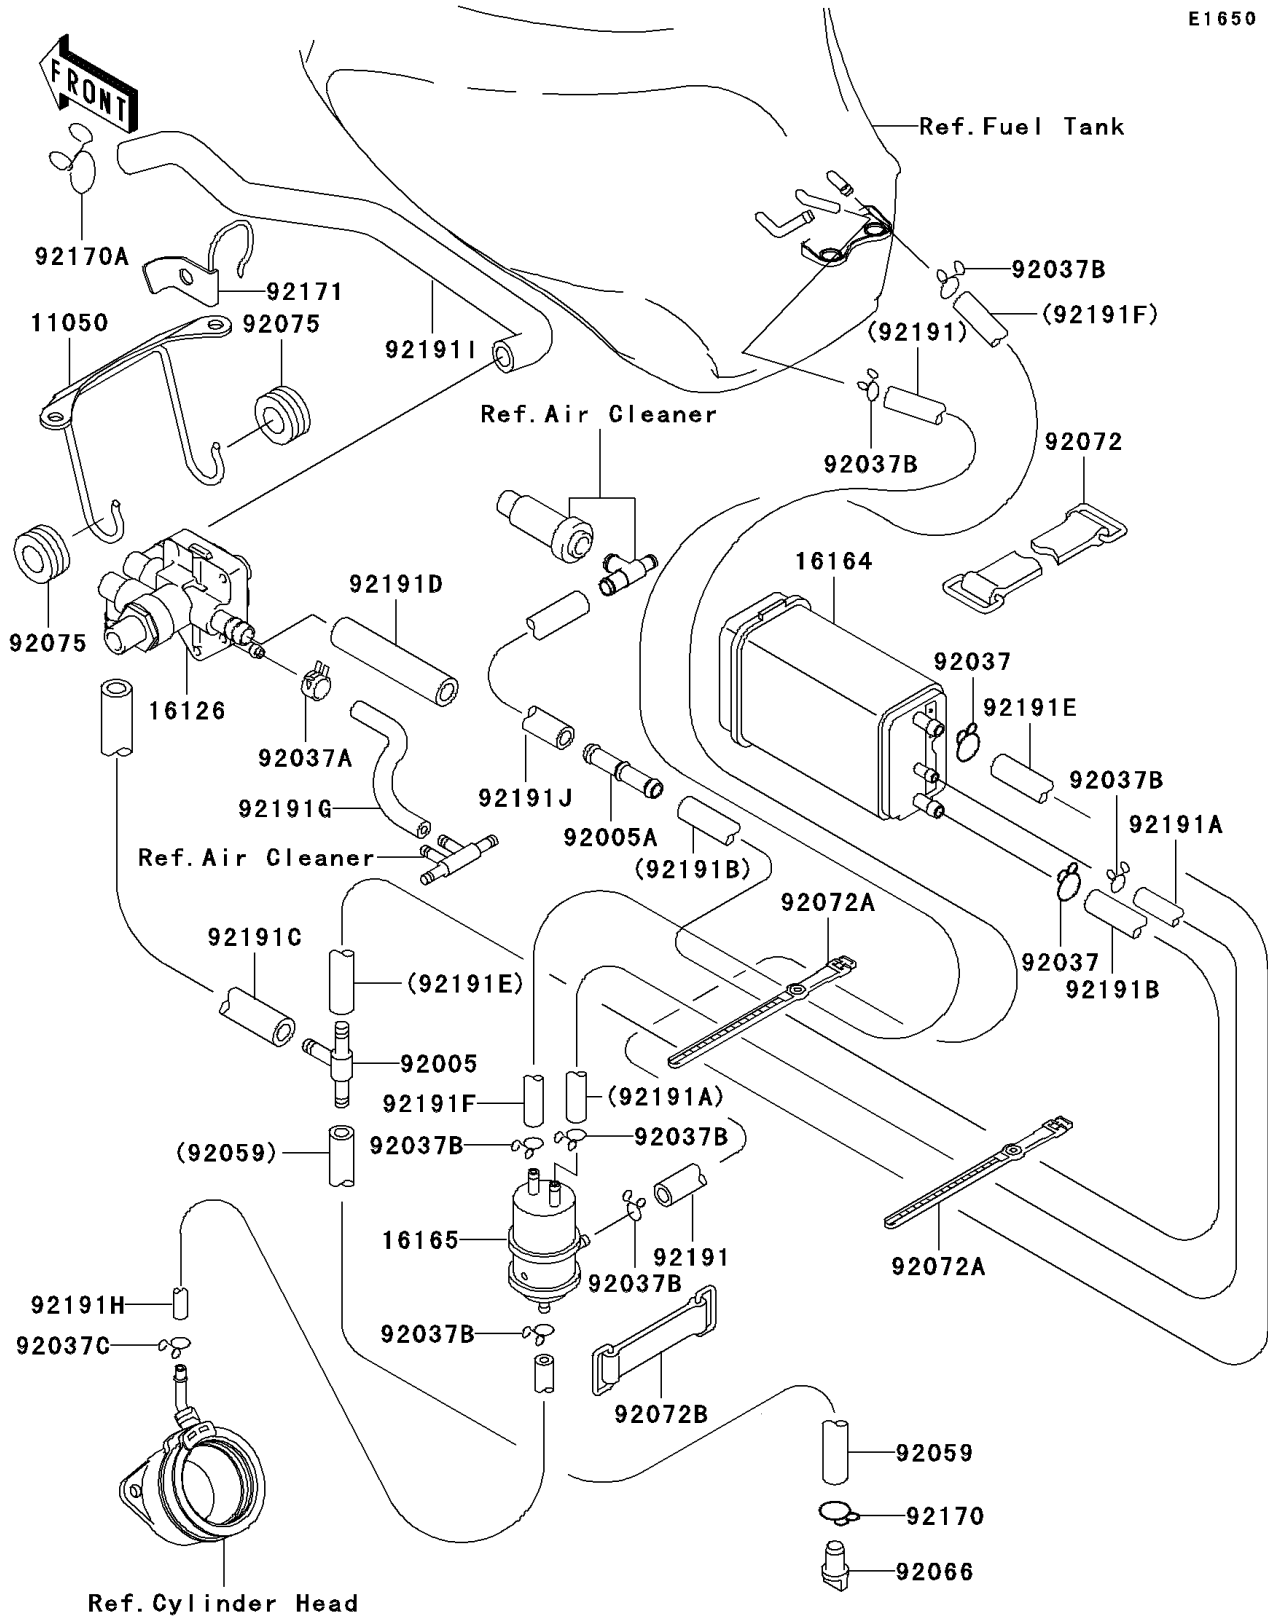

2001 Ninja[®] ZX[™]-6R

PARTS DIAGRAM

Fuel Evaporative System(CA)

E1650

2001 Ninja® ZX™-6R

PARTS LIST

Fuel Evaporative System(CA)

ITEM NAME	PART NUMBER	QUANTITY
BRACKET (Ref # 11050)	11050-1729	1
VALVE (Ref # 16126)	16126-1354	1
CANISTER (Ref # 16164)	16164-1052	1
SEPARATOR (Ref # 16165)	16165-1001	1
FITTING (Ref # 92005)	92005-1304	1
FITTING (Ref # 92005A)	92005-1377	1
CLAMP,HOSE (Ref # 92037)	92037-1104	2
CLAMP,TUBE (Ref # 92037A)	92037-1461	1
CLAMP,TUBE (Ref # 92037B)	92037-147	7
CLAMP (Ref # 92037C)	92037-1712	1
TUBE,7X12X440,YELLOW (Ref # 92059)	92059-1440	1
PLUG,DRAIN (Ref # 92066)	92066-1211	1
BAND,L=90 (Ref # 92072)	92072-045	1
BAND,L=202 (Ref # 92072A)	92072-1195	2
BAND,L=50 (Ref # 92072B)	92072-1419	1
DAMPER,MUFFLER (Ref # 92075)	92075-1621	2
CLAMP (Ref # 92170)	92170-1529	1
CLAMP (Ref # 92170A)	92170-1997	1
CLAMP (Ref # 92171)	92171-1236	1
TUBE,SEPARATOR-TANK,RED (Ref # 92191)	92191-1234	1
TUBE,SEPARATOR-CANIST,BLUE (Ref # 92191A)	92191-1236	1
TUBE,CANISTER-FILTER,GREEN (Ref # 92191B)	92191-1237	1
TUBE,VALVE-FITTING,YELLOW (Ref # 92191C)	92191-1238	1
TUBE,CARB-VALVE (Ref # 92191D)	92191-1240	1
TUBE,FITTING-CANIST,YELLOW (Ref # 92191E)	92191-1250	1
TUBE,SEPARATOR-TANK,BLUE (Ref # 92191F)	92191-1268	1
TUBE,FITTING-VALVE (Ref # 92191G)	92191-1275	1
TUBE,SEPARATOR-CARB,WHITE (Ref # 92191H)	92191-1276	1
TUBE,AIR VENT-VALVE (Ref # 92191I)	92191-1503	1

2001 Ninja® ZX™-6R

PARTS LIST

Fuel Evaporative System(CA)

ITEM NAME	PART NUMBER	QUANTITY
TUBE (Ref # 92191J)	92191-1514	1