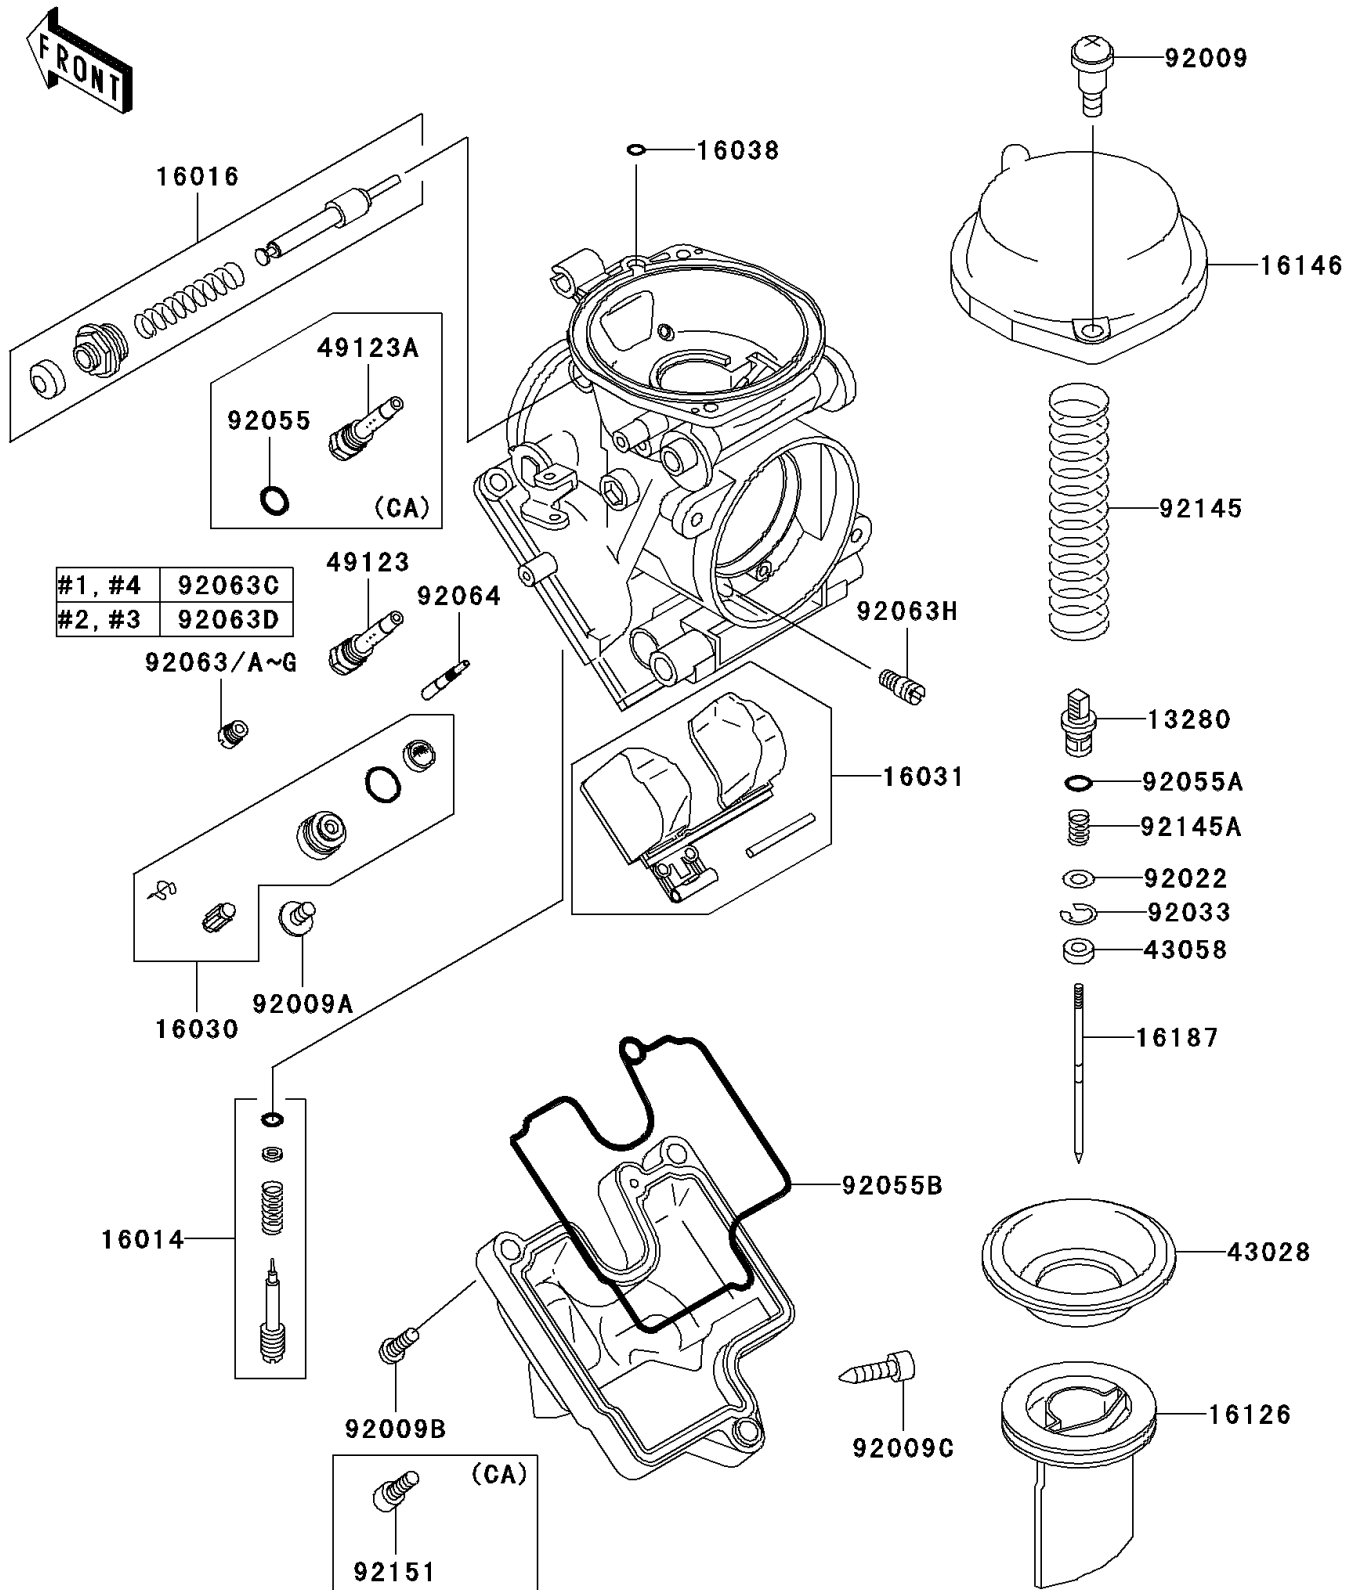

2001 Ninja® ZX™-6R

PARTS DIAGRAM

Carburetor Parts

E1612