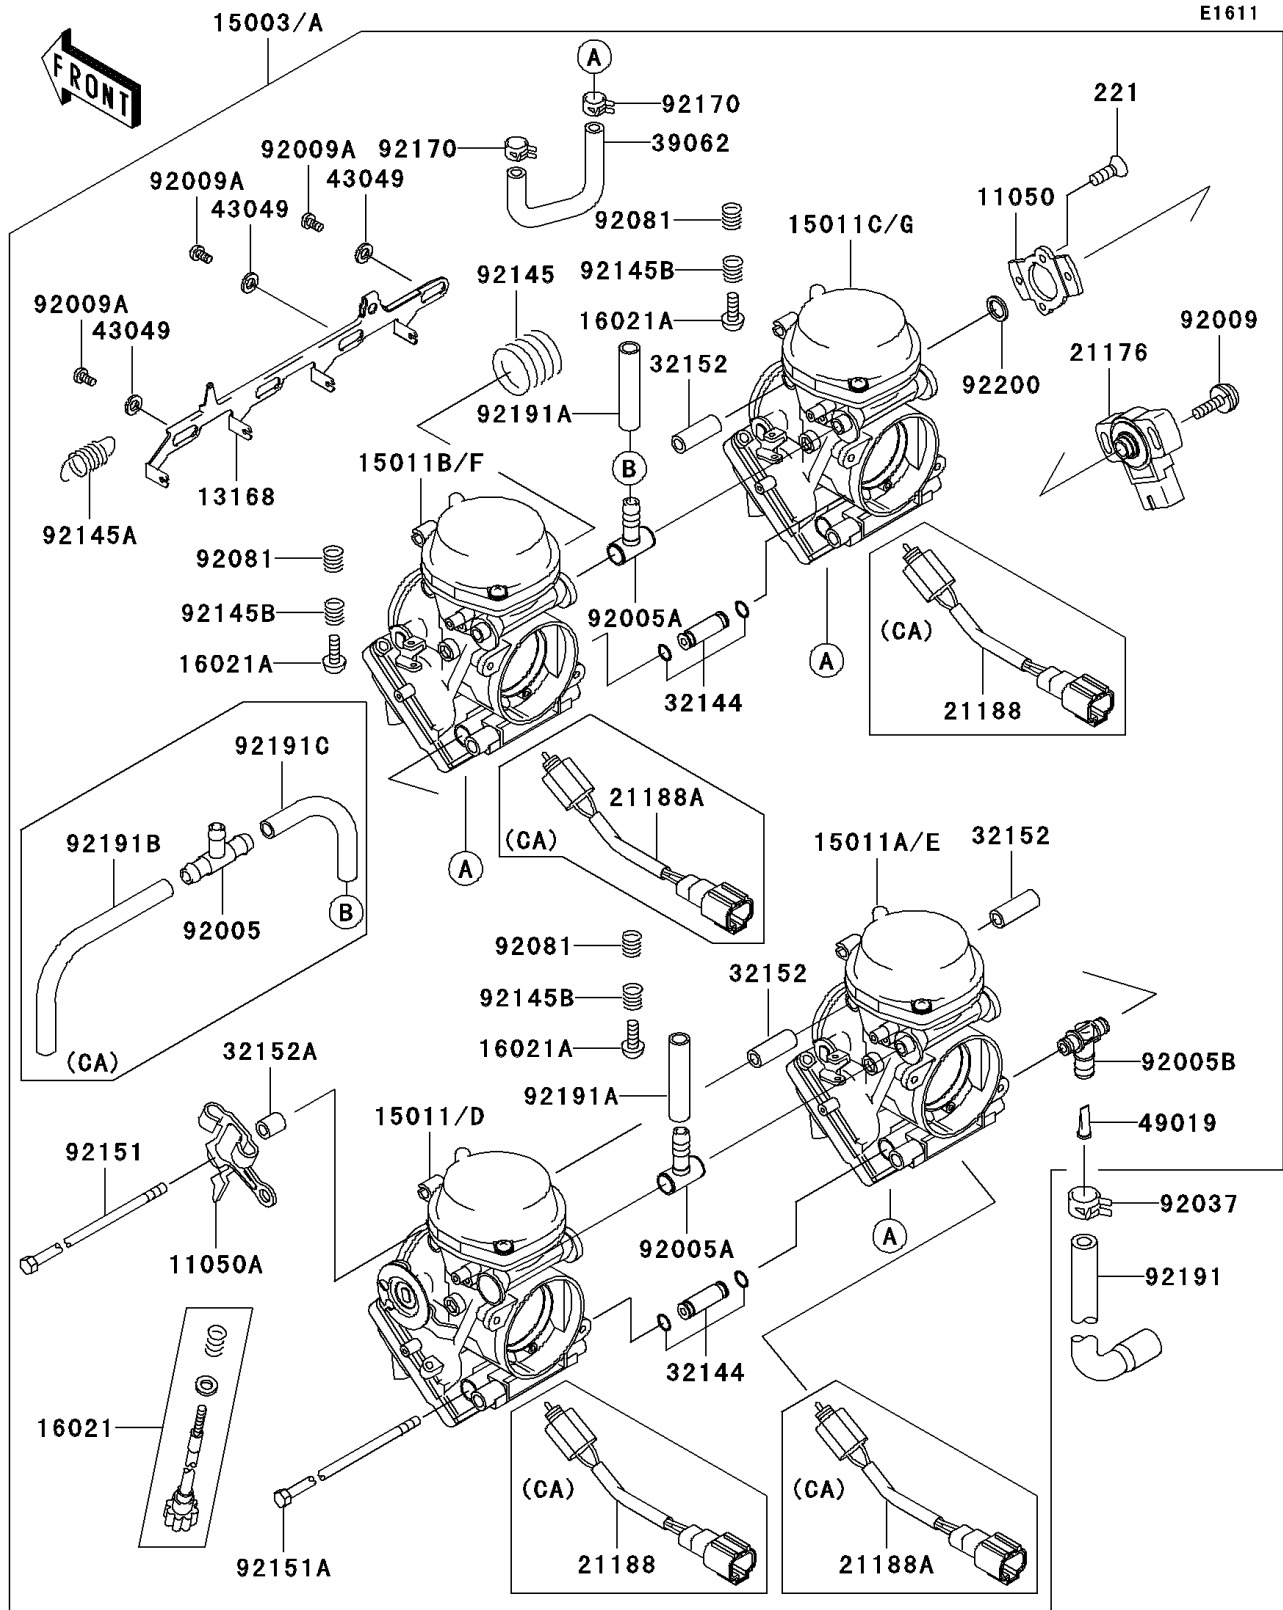

2001 Ninja® ZX™-6R

PARTS DIAGRAM

Carburetor

Kawasaki

Let the Good Times Roll®