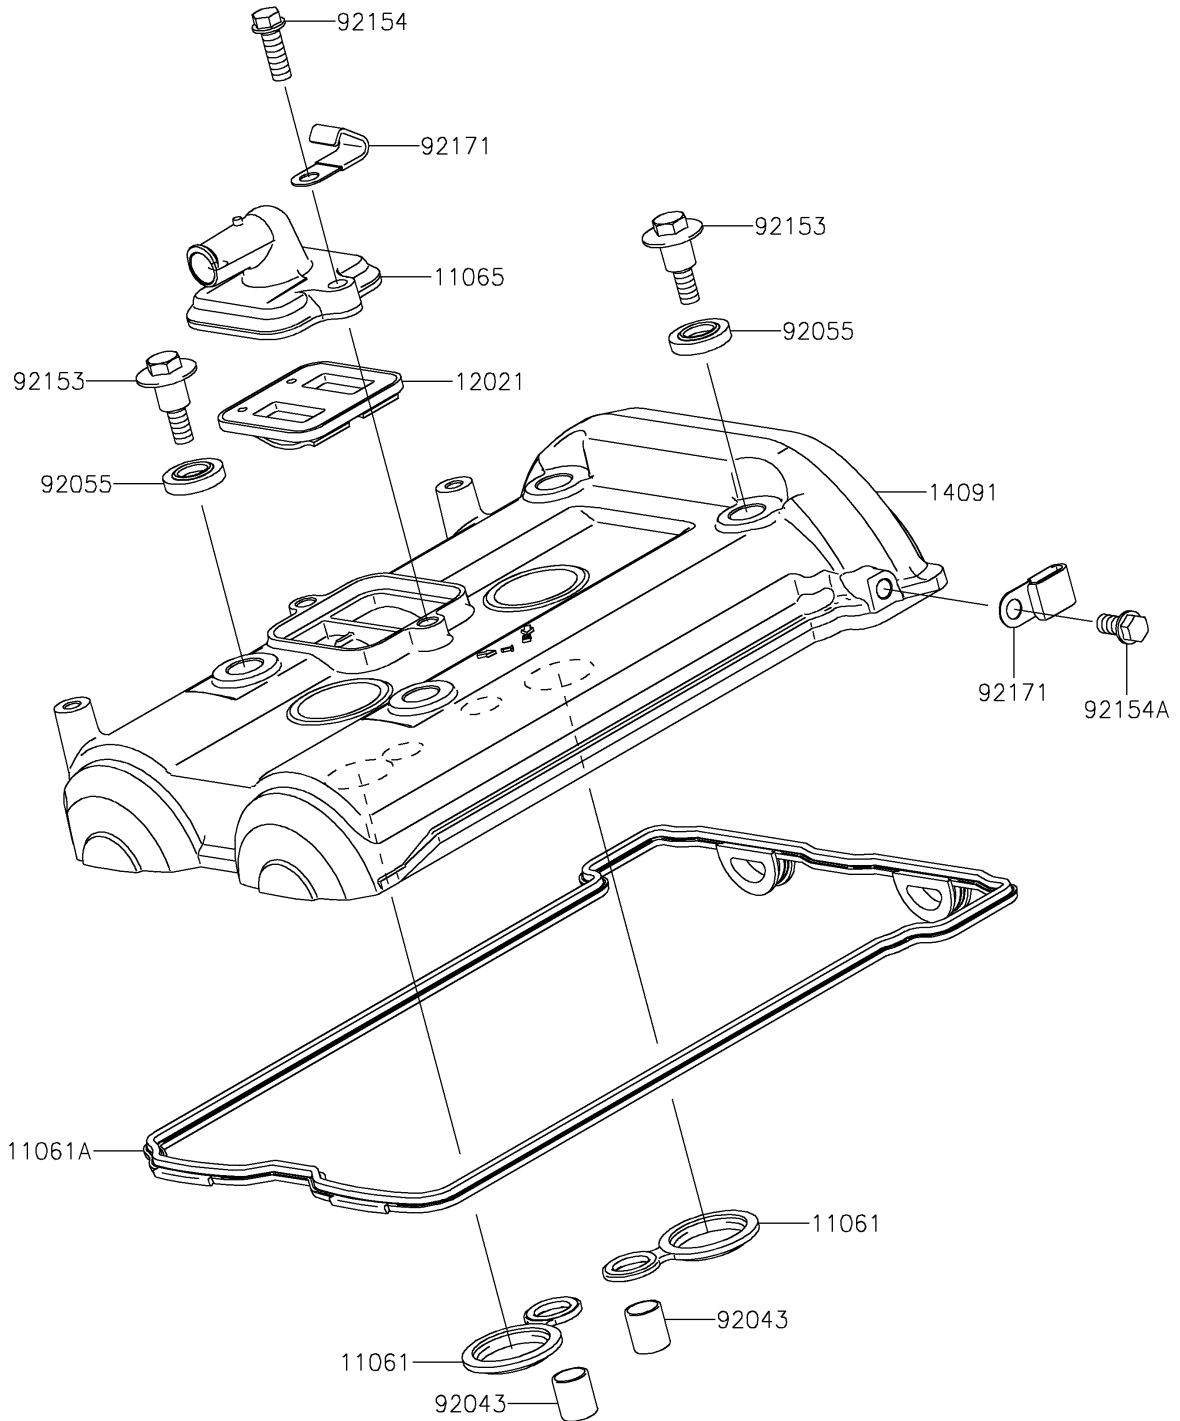

2025 Versys 650

PARTS DIAGRAM

Cylinder Head Cover

E1112

2025 Versys 650

PARTS LIST

Cylinder Head Cover

ITEM NAME

PART NUMBER

QUANTITY
