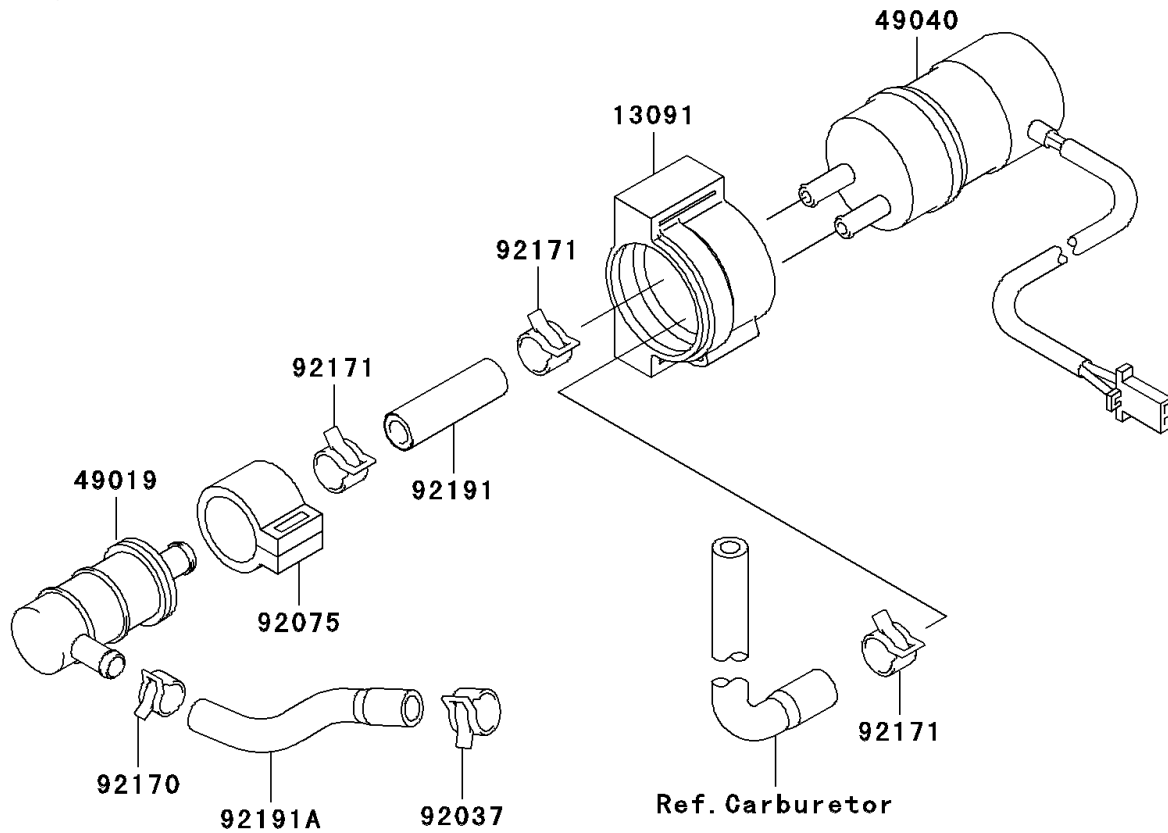

2001 Ninja[®] ZX[™]-6R

PARTS DIAGRAM

Fuel Pump

E1520

2001 Ninja[®] ZX[™]-6R

PARTS LIST

Fuel Pump

ITEM NAME	PART NUMBER	QUANTITY
HOLDER,FUEL PUMP (Ref # 13091)	13091-1738	1
RELAY-ASSY (Ref # 27002)	27002-1065	1
FILTER-FUEL (Ref # 49019)	49019-1081	1
PUMP-FUEL (Ref # 49040)	49040-1064	1
CLAMP (Ref # 92037)	92037-2082	1
DAMPER,FUEL FILTER (Ref # 92075)	92075-1853	1
CLAMP (Ref # 92170)	92170-1492	1
CLAMP (Ref # 92171)	92171-1270	3
TUBE,PUMP-FILTER (Ref # 92191)	92191-1174	1
TUBE,TAP-FILTER (Ref # 92191A)	92191-1229	1