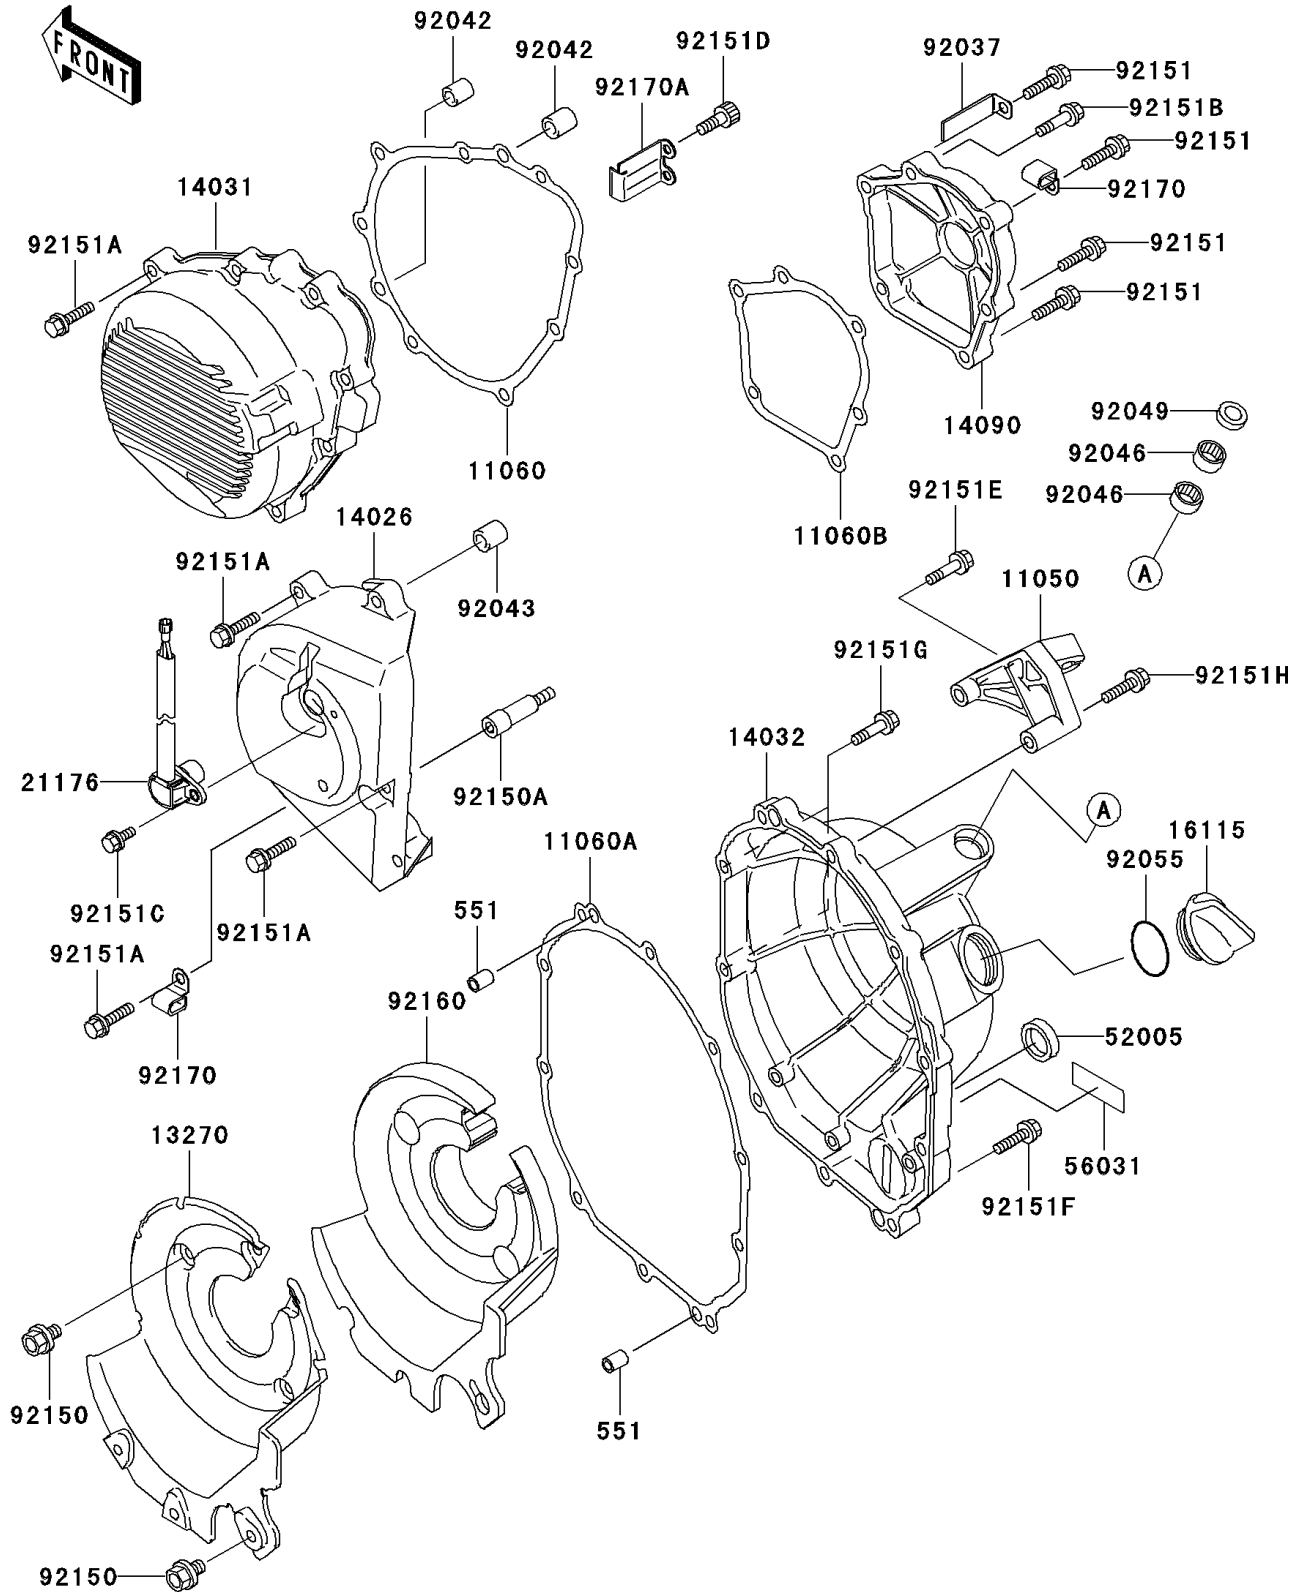

2001 Ninja[®] ZX[™]-6R

PARTS DIAGRAM

Engine Cover(s)

E1431

2001 Ninja® ZX™-6R

PARTS LIST

Engine Cover(s)

ITEM NAME	PART NUMBER	QUANTITY
PIN-DOWEL,8X14 (Ref # 551)	551A0814	2
BRACKET,CLUTCH CABLE (Ref # 11050)	11050-1864	1
GASKET,GENERATOR COVER (Ref # 11060)	11060-1851	1
GASKET,CLUTCH COVER (Ref # 11060A)	11060-1853	1
GASKET,PULSING COVER (Ref # 11060B)	11060-1867	1
PLATE,CLUTCH COVER (Ref # 13270)	13270-1350	1
COVER-CHAIN (Ref # 14026)	14026-1277	1
COVER-GENERATOR (Ref # 14031)	14031-1373	1
COVER-CLUTCH (Ref # 14032)	14032-1500	1
COVER,PULSING (Ref # 14090)	14090-1916	1
CAP-OIL FILLER (Ref # 16115)	16115-1009	1
SENSOR,SPEED (Ref # 21176)	21176-1076	1
GAUGE,OIL LEVEL (Ref # 52005)	52005-1057	1
LABEL-MANUAL,OIL CAPACITY (Ref # 56031)	56031-1895	1
CLAMP,HARNESS (Ref # 92037)	92037-1316	1
PIN,DOWEL,6.3X8X14 (Ref # 92042)	92042-007	2
PIN,6.2X8X14 (Ref # 92043)	92043-1263	1
BEARING-NEEDLE,HK1210 (Ref # 92046)	92046-1010	2
SEAL-OIL,TB12205.5 (Ref # 92049)	92049-1271	1
RING-O,31.7X2.4 (Ref # 92055)	92055-049	1
BOLT,5X8 (Ref # 92150)	92150-1406	7
BOLT (Ref # 92150A)	92150-1889	1
BOLT,6X30 (Ref # 92151)	92151-1134	5
BOLT,6X35 (Ref # 92151A)	92151-1135	13
BOLT,6X30 (Ref # 92151B)	92151-1201	1
BOLT,5X12 (Ref # 92151C)	92151-1305	1
BOLT,SOCKET,5X12 (Ref # 92151D)	92151-1365	2
BOLT,6X50 (Ref # 92151E)	92151-1545	1
BOLT,6X30 (Ref # 92151F)	92151-1547	6

2001 Ninja® ZX™-6R

PARTS LIST

Engine Cover(s)

ITEM NAME	PART NUMBER	QUANTITY
BOLT,6X50 (Ref # 92151G)	92151-1790	2
BOLT,6X60 (Ref # 92151H)	92151-1791	1
DAMPER,CLUTCH COVER (Ref # 92160)	92160-1554	1
CLAMP (Ref # 92170)	92170-1577	2
CLAMP (Ref # 92170A)	92170-1843	1