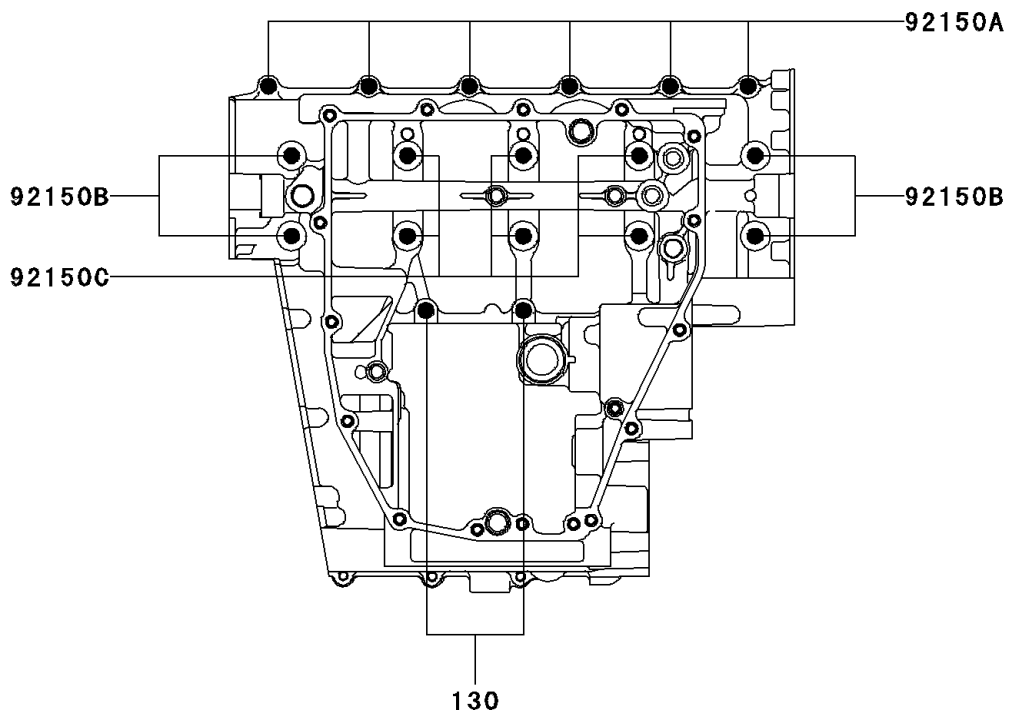

2001 Ninja[®] ZX[™]-6R

PARTS DIAGRAM

Crankcase Bolt Pattern

E1412

Upper Case

Lower Case

2001 Ninja[®] ZX[™]-6R

PARTS LIST

Crankcase Bolt Pattern

ITEM NAME	PART NUMBER	QUANTITY
BOLT-FLANGED (Ref # 130)	130P0675	2
BOLT,6X95 (Ref # 92002)	92002-1078	2
BOLT,6X50 (Ref # 92002A)	92002-1079	1
BOLT,6X65 (Ref # 92002B)	92002-1140	2
BOLT,6X85 (Ref # 92002C)	92002-1306	1
BOLT,7X70 (Ref # 92150)	92150-1250	2
BOLT,6X38 (Ref # 92150A)	92150-1301	6
BOLT,8X99 (Ref # 92150B)	92150-1856	4
BOLT,8X76 (Ref # 92150C)	92150-1857	6
BOLT,6X35 (Ref # 92150D)	92150-1862	3