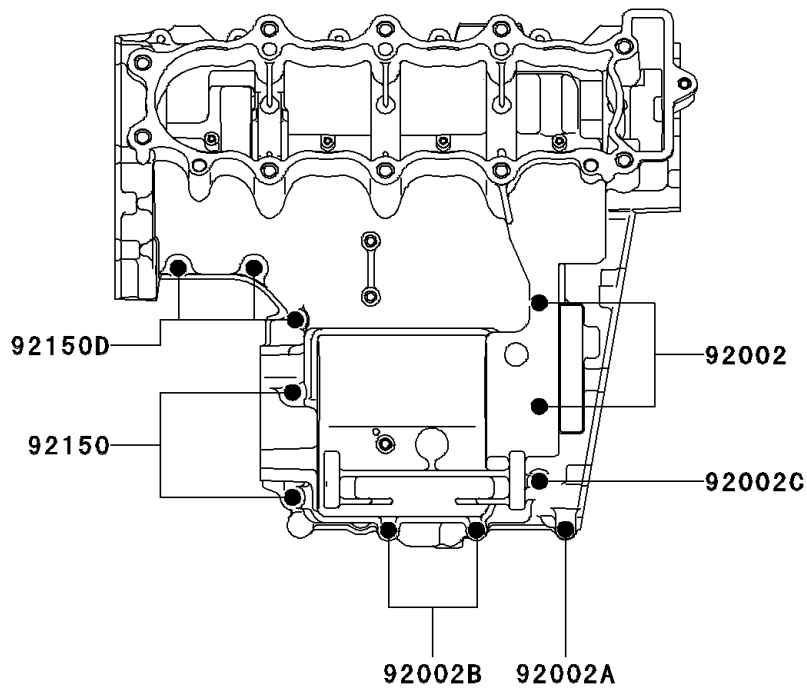

2001 Ninja[®] ZX[™]-6R

PARTS DIAGRAM

Crankcase Bolt Pattern

E1412

Upper Case

Lower Case

2001 Ninja[®] ZX[™]-6R

PARTS LIST

Crankcase Bolt Pattern

ITEM NAME	PART NUMBER	QUANTITY
BOLT-FLANGED (Ref # 130)	130P0675	2
BOLT,6X95 (Ref # 92002)	92002-1078	2
BOLT,6X50 (Ref # 92002A)	92002-1079	1
BOLT,6X65 (Ref # 92002B)	92002-1140	2
BOLT,6X85 (Ref # 92002C)	92002-1306	1
BOLT,7X70 (Ref # 92150)	92150-1250	2
BOLT,6X38 (Ref # 92150A)	92150-1301	6
BOLT,8X99 (Ref # 92150B)	92150-1856	4
BOLT,8X76 (Ref # 92150C)	92150-1857	6
BOLT,6X35 (Ref # 92150D)	92150-1862	3