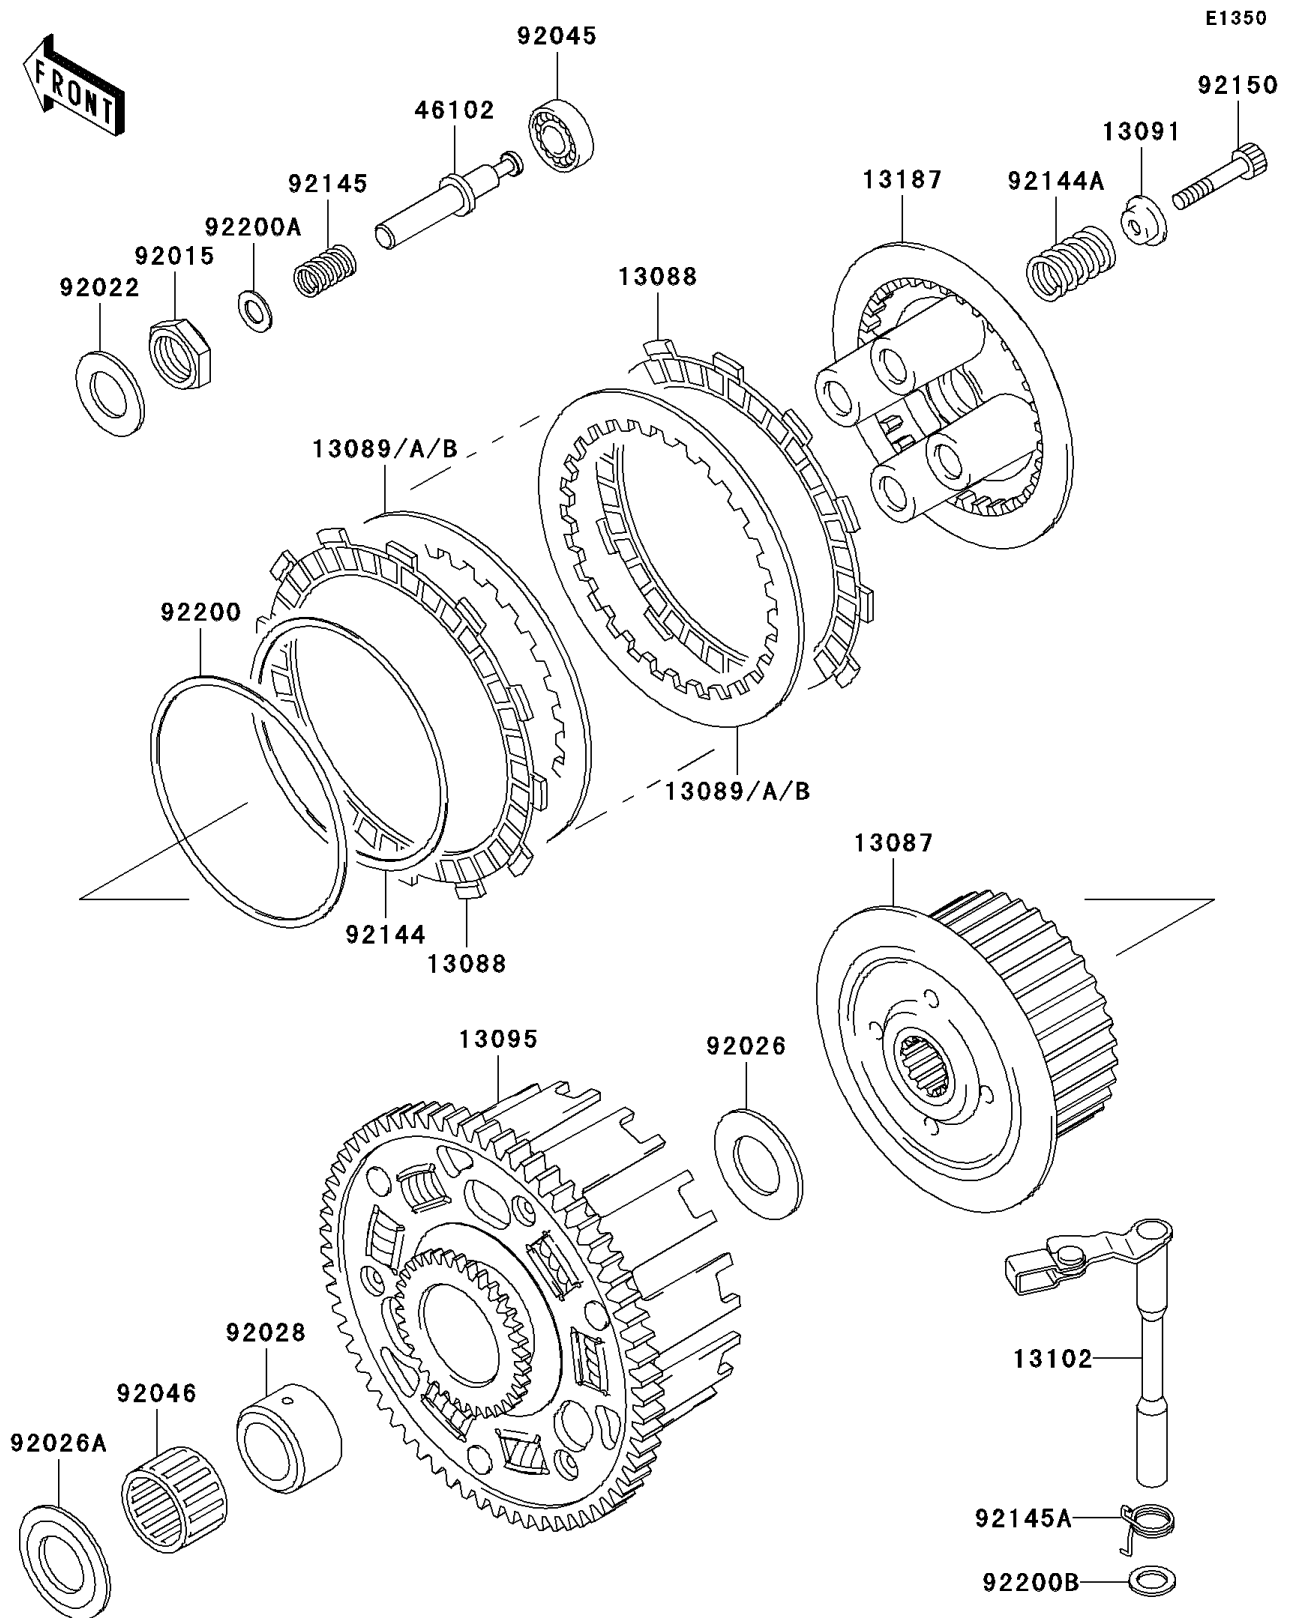

2001 Ninja[®] ZX[™]-6R

PARTS DIAGRAM

Clutch

2001 Ninja® ZX™-6R

PARTS LIST

Clutch

ITEM NAME	PART NUMBER	QUANTITY
HUB-CLUTCH (Ref # 13087)	13087-1177	1
PLATE-FRICTION (Ref # 13088)	13088-1124	9
PLATE-CLUTCH,T=1.6 (Ref # 13089)	13089-013	8
PLATE-CLUTCH,T=2.0 (Ref # 13089A)	13089-1073	AR
PLATE-CLUTCH,T=1.4 (Ref # 13089B)	13089-1126	AR
HOLDER,CLUTCH SPRING (Ref # 13091)	13091-1041	4
HOUSING-COMP-CLUTCH (Ref # 13095)	13095-1379	1
RELEASE-COMP-CLUTCH (Ref # 13102)	13102-1149	1
PLATE-CLUTCH OPERATING (Ref # 13187)	13187-1085	1
ROD (Ref # 46102)	46102-1449	1
NUT,20MM (Ref # 92015)	92015-1555	1
WASHER (Ref # 92022)	92022-1868	1
SPACER,25.5X47X2.5 (Ref # 92026)	92026-022	1
SPACER (Ref # 92026A)	92026-1356	1
BUSHING (Ref # 92028)	92028-1741	1
BEARING-BALL,6001C3ML01 (Ref # 92045)	92045-1235	1
BEARING-NEEDLE,K38X43X28.8X (Ref # 92046)	92046-1263	1
SPRING,FRICTION PLATE (Ref # 92144)	92144-1854	1
SPRING,CLUTCH OPERATING (Ref # 92144A)	92144-1881	4
SPRING,ROD (Ref # 92145)	92145-1159	1
SPRING (Ref # 92145A)	92145-1339	1
BOLT,CLUTCH OPERATING (Ref # 92150)	92150-1855	4
WASHER,FRICTION PLATE (Ref # 92200)	92200-1260	1
WASHER,11.2X18X0.5 (Ref # 92200A)	92200-1423	1
WASHER,12X18.5X0.5 (Ref # 92200B)	92200-1487	1