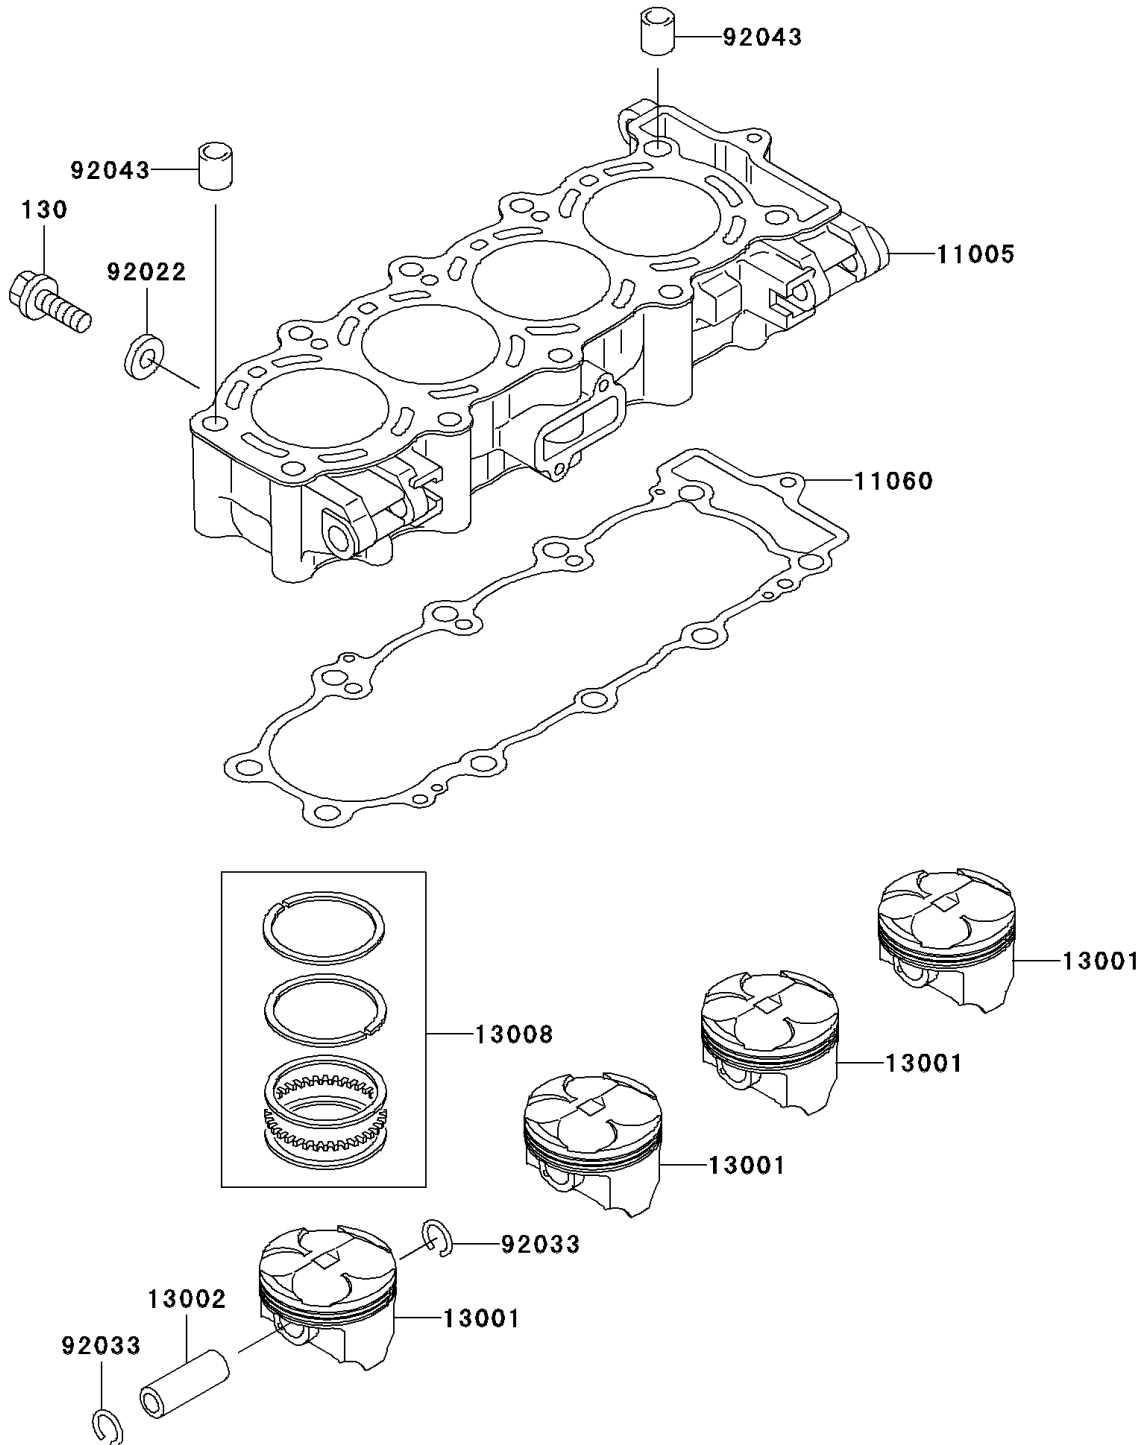

## PARTS DIAGRAM

### Cylinder/Piston(s)

E1120

## PARTS LIST

### Cylinder/Piston(s)

ITEM NAME	PART NUMBER	QUANTITY
BOLT-FLANGED (Ref # 130)	130J0610	2
CYLINDER-ENGINE (Ref # 11005)	11005-1910	1
GASKET,CYLINDER BASE (Ref # 11060)	11060-1844	1
PISTON-ENGINE (Ref # 13001)	13001-1578	4
PIN-PISTON (Ref # 13002)	13002-1115	4
RING-SET-PISTON,STD (Ref # 13008)	13008-1161	4
WASHER,6.2X11X1 (Ref # 92022)	92022-304	2
RING-SNAP,PISTON PIN (Ref # 92033)	92033-1161	8
PIN,10.1X12X14 (Ref # 92043)	92043-4009	2