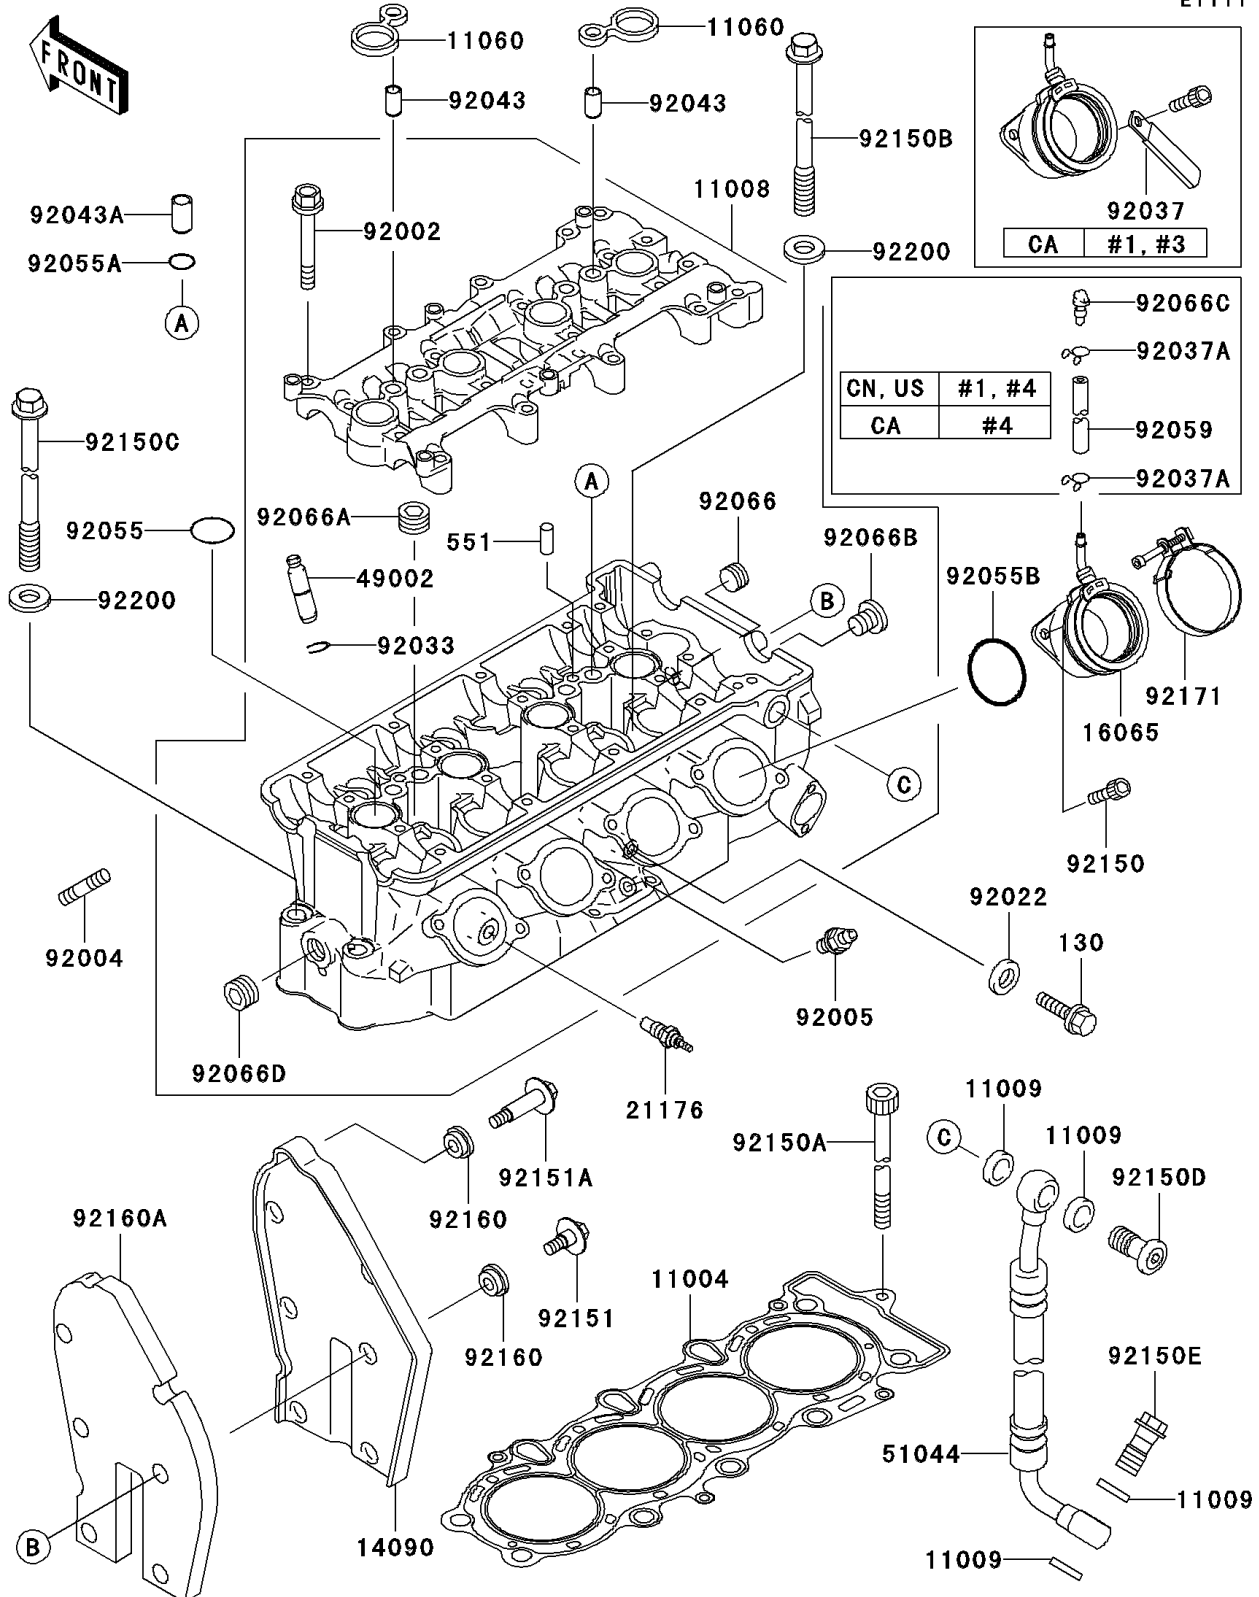

2001 Ninja[®] ZX[™]-6R

PARTS DIAGRAM

Cylinder Head

E1111

2001 Ninja® ZX™-6R

PARTS LIST

Cylinder Head

ITEM NAME	PART NUMBER	QUANTITY
GASKET-HEAD (Ref # 11004)	11004-1348	1
HEAD-COMP-CYLINDER (Ref # 11008)	11008-1397	1
GASKET,14X19.5X1.4 (Ref # 11009)	11009-1461	4
GASKET,BEARING CAP (Ref # 11060)	11060-1861	4
COVER (Ref # 14090)	14090-1900	1
HOLDER-CARBURETOR (Ref # 16065)	16065-1375	4
SENSOR (Ref # 21176)	21176-1075	1
GUIDE-VALVE (Ref # 49002)	49002-1144	AR
TUBE-ASSY,OIL (Ref # 51044)	51044-1179	1
BOLT,6X40 (Ref # 92002)	92002-1756	20
STUD,8X22 (Ref # 92004)	92004-1249	8
FITTING (Ref # 92005)	92005-1273	1
WASHER,6.2X11X1 (Ref # 92022)	92022-304	1
RING-SNAP (Ref # 92033)	92033-1247	16
PIN,6.2X8X14 (Ref # 92043)	92043-1263	4
PIN,8.2X10X14 (Ref # 92043A)	92043-1264	4
RING-O,25.5X2 (Ref # 92055)	92055-1403	4
RING-O,11.5X1.5 (Ref # 92055A)	92055-1469	4
RING-O,42X1.9 (Ref # 92055B)	92055-1536	4
PLUG,PT1/8X7 (Ref # 92066)	92066-1227	1
PLUG,PT1/2X12.5 (Ref # 92066A)	92066-1253	4
PLUG,PT1/4X8.9 (Ref # 92066B)	92066-1260	1
PLUG,PT3/8X10 (Ref # 92066D)	92066-1420	1
BOLT,SOCKET,6X14 (Ref # 92150)	92150-1818	8
BOLT,SOCKET,6X92 (Ref # 92150A)	92150-1928	1
BOLT,L=148 (Ref # 92150B)	92150-1934	8
BOLT,L=140 (Ref # 92150C)	92150-1935	2
BOLT (Ref # 92150D)	92150-1944	1
BOLT (Ref # 92150E)	92150-1945	1

2001 Ninja® ZX™-6R

PARTS LIST

Cylinder Head

ITEM NAME	PART NUMBER	QUANTITY
BOLT,L=17 (Ref # 92151)	92151-1299	6
BOLT-FLANGED (Ref # 130)	130Y0610	1
PIN-DOWEL,6X12 (Ref # 551)	551A0612	2
BOLT,6X34 (Ref # 92151A)	92151-1836	1
DAMPER (Ref # 92160)	92160-1681	7
DAMPER (Ref # 92160A)	92160-1894	1
CLAMP (Ref # 92171)	92171-1155	4
WASHER,10.5X19X2.3 (Ref # 92200)	92200-1042	10
CLAMP,L=45 (Ref # 92037)	92037-1539	2
CLAMP (Ref # 92037A)	92037-1712	2
CLAMP (Ref # 92037A)	92037-1712	4
TUBE,4X9X100 (Ref # 92059)	92059-1058	1
TUBE,4X9X100 (Ref # 92059)	92059-1058	2
PLUG (Ref # 92066C)	92066-1347	1
PLUG (Ref # 92066C)	92066-1347	2