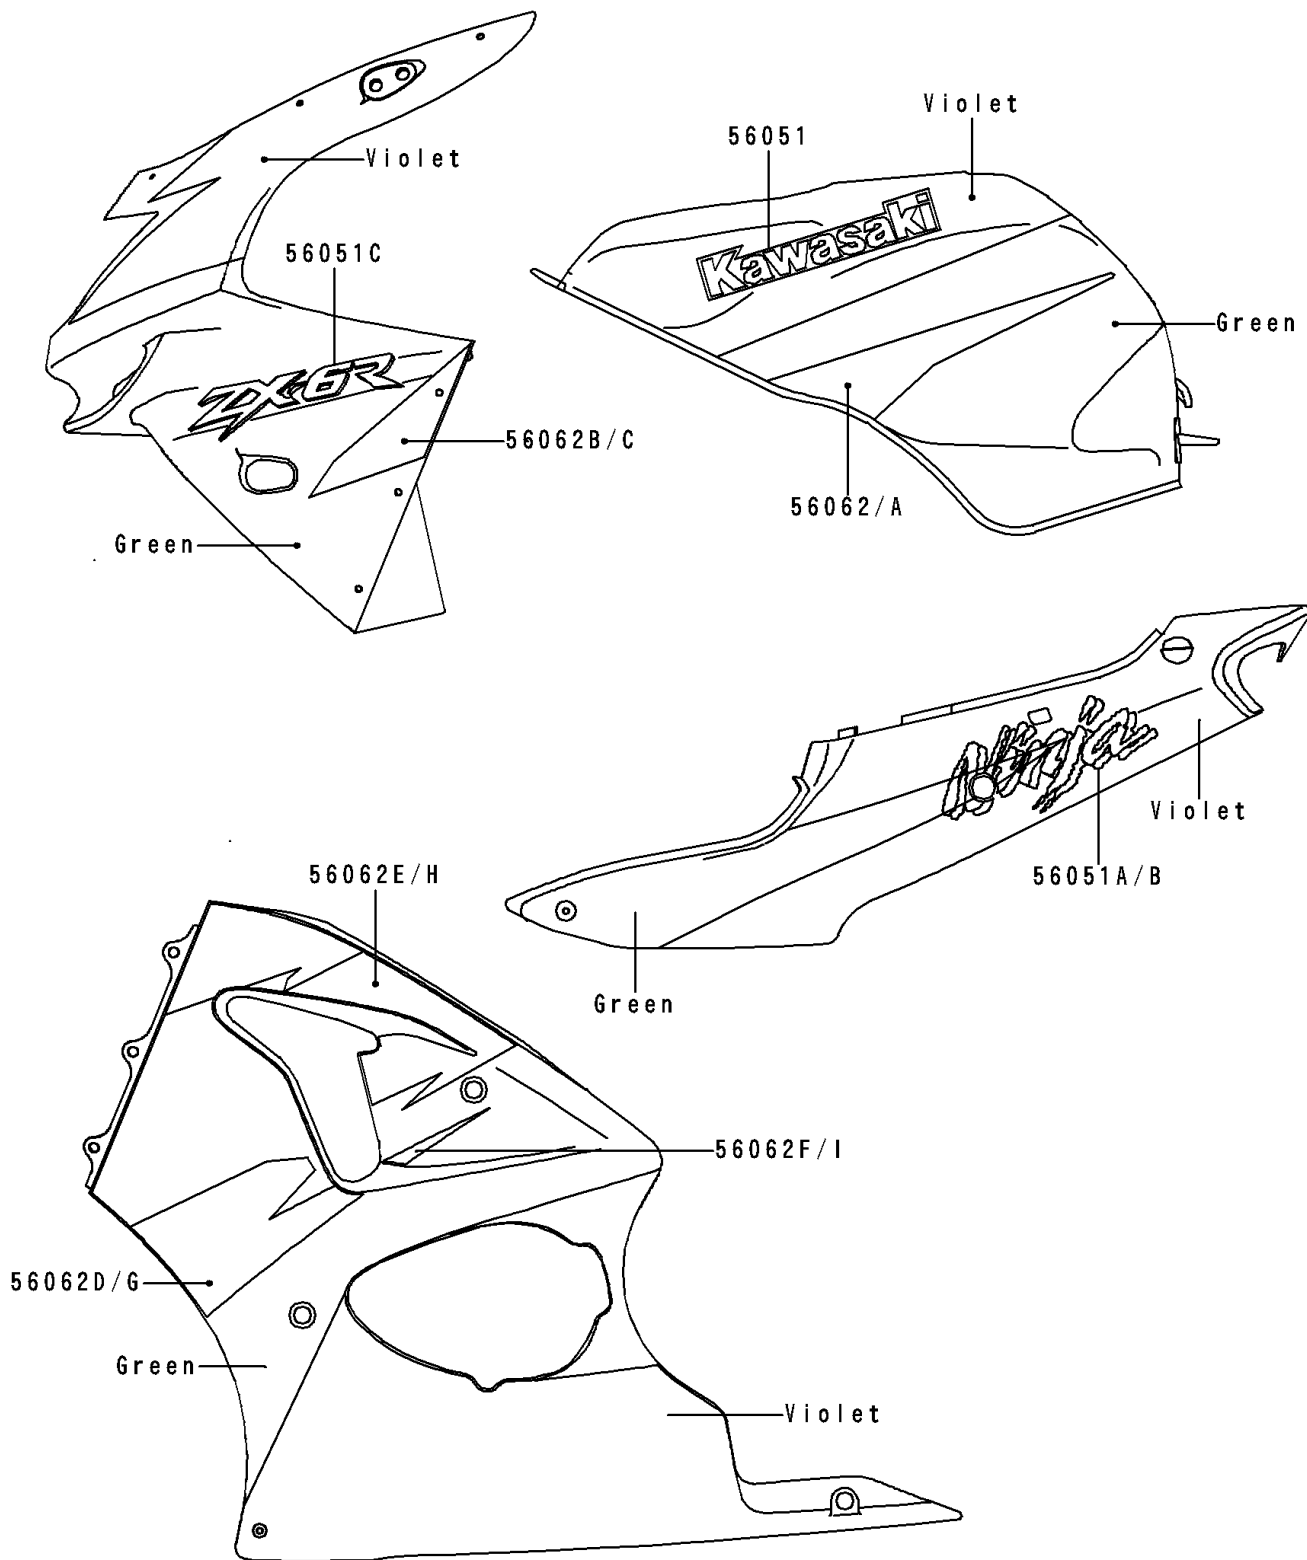

# 1998 Ninja<sup>®</sup> ZX<sup>™</sup>-6R

## PARTS DIAGRAM

### Decals(Green/Violet)

**Kawasaki**

Let the Good Times Roll<sup>®</sup>

F2861A

## PARTS LIST

Decals(Green/Violet)

**ITEM NAME**

**PART NUMBER**

**QUANTITY**

---