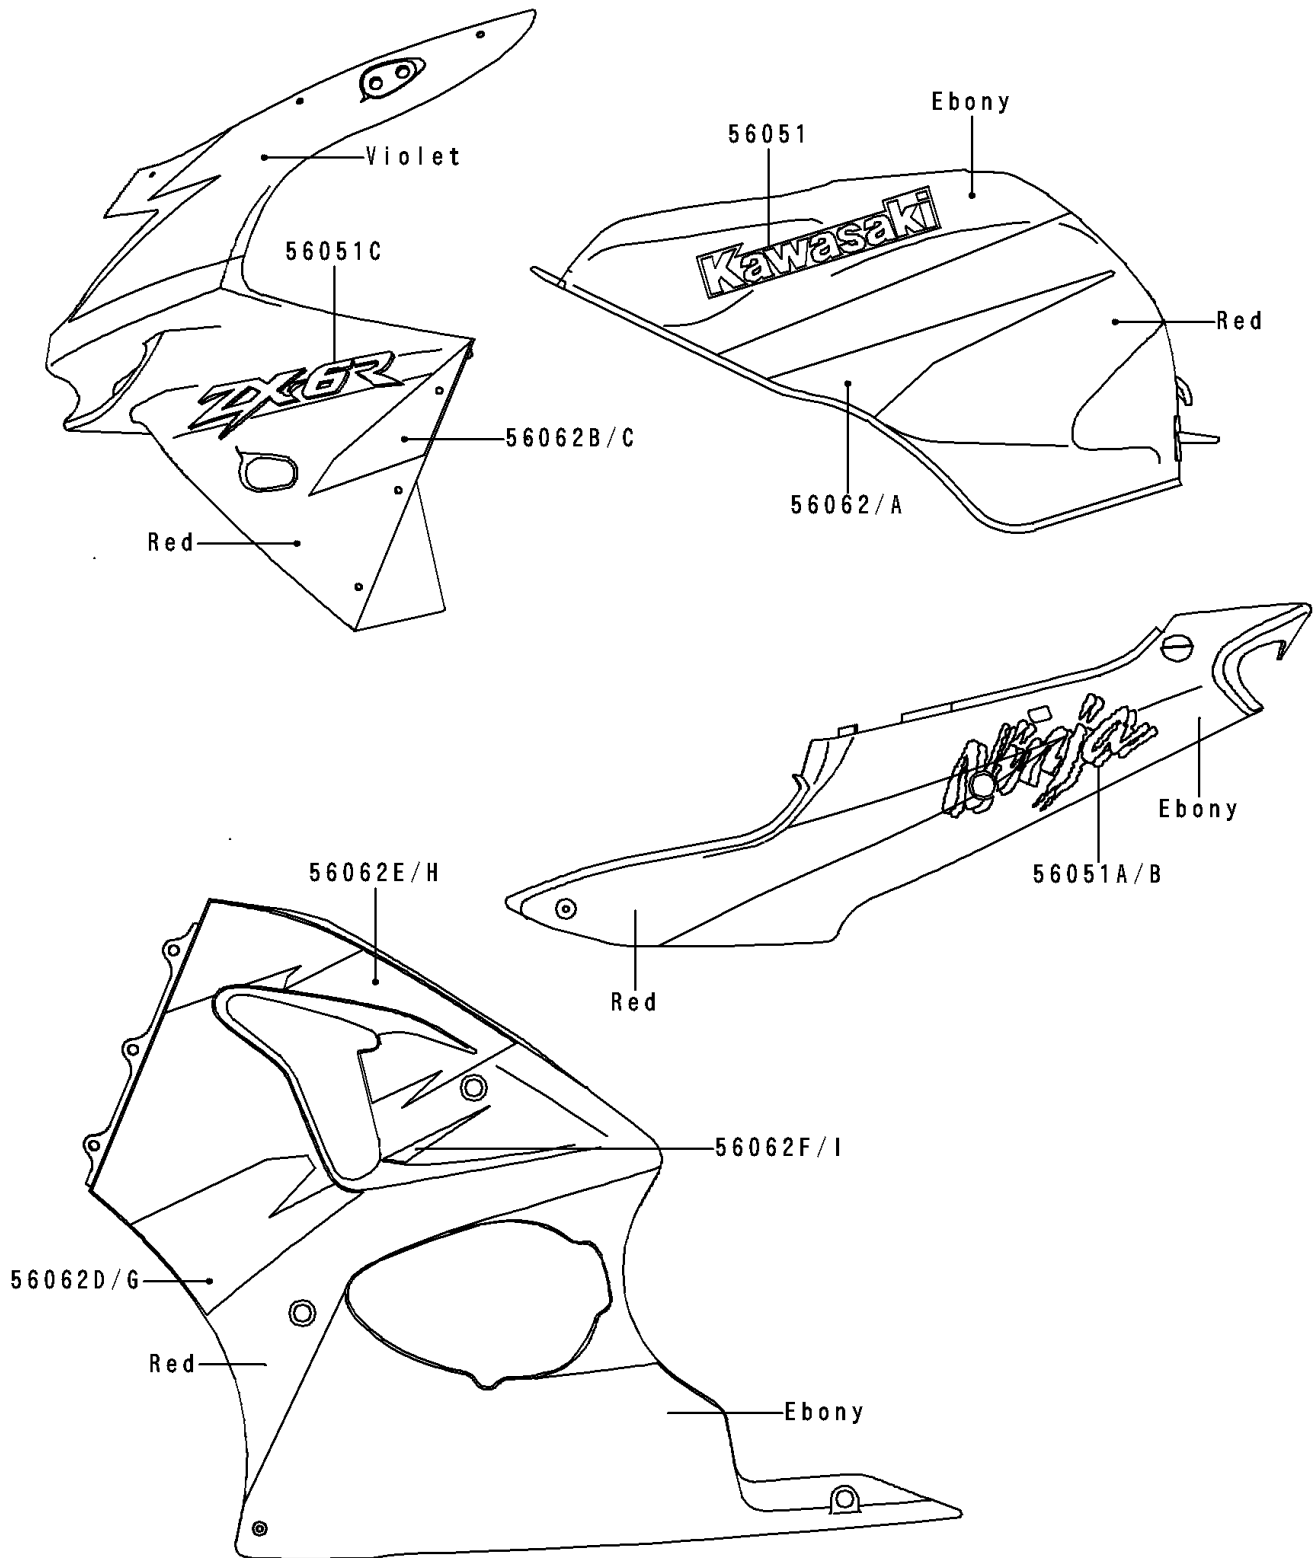

1998 Ninja® ZX™-6R

PARTS DIAGRAM

Decals(Red/Ebony/Violet)

F2861

1998 Ninja[®] ZX[™]-6R

PARTS LIST

Decals(Red/Ebony/Violet)

ITEM NAME

PART NUMBER

QUANTITY
