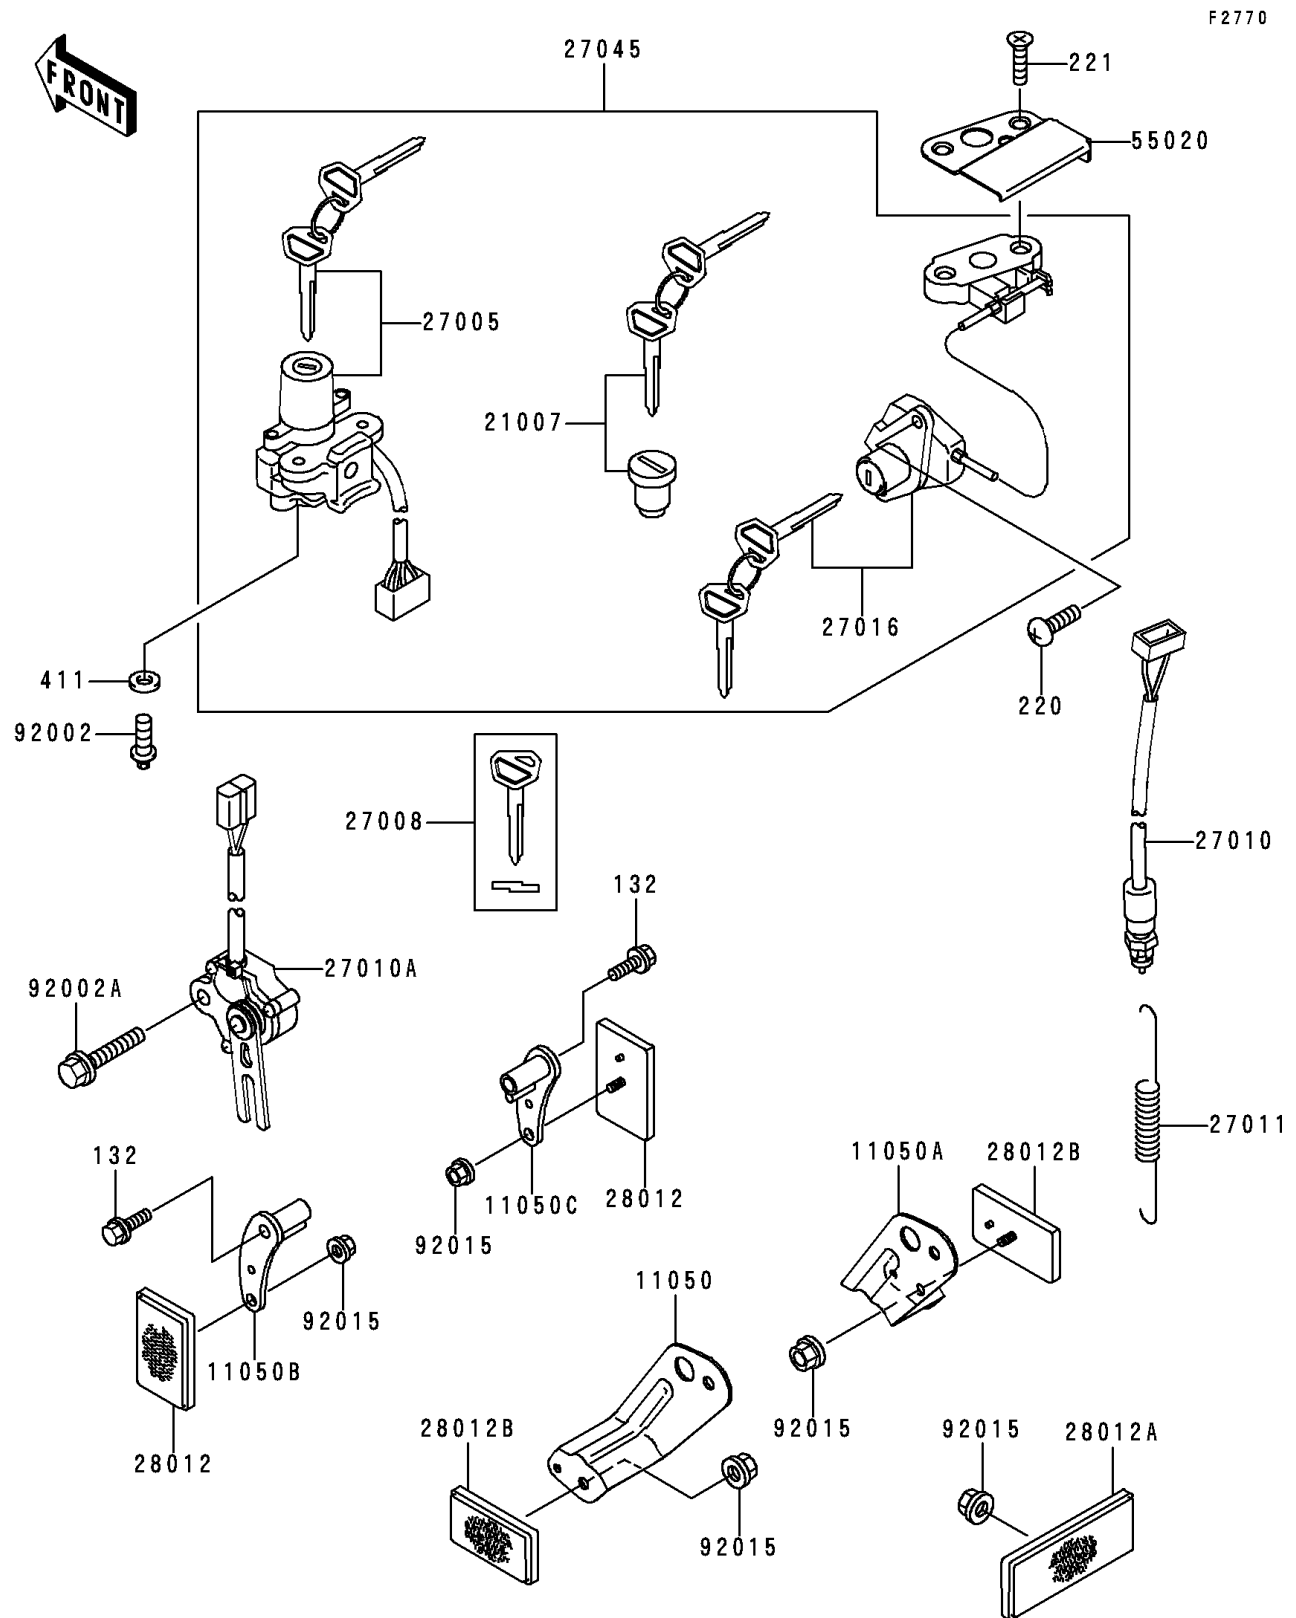

1998 Ninja[®] ZX[™]-6R

PARTS DIAGRAM

Ignition Switch/Locks/Reflectors

1998 Ninja® ZX™ -6R

PARTS LIST

Ignition Switch/Locks/Reflectors

ITEM NAME

PART NUMBER

QUANTITY
