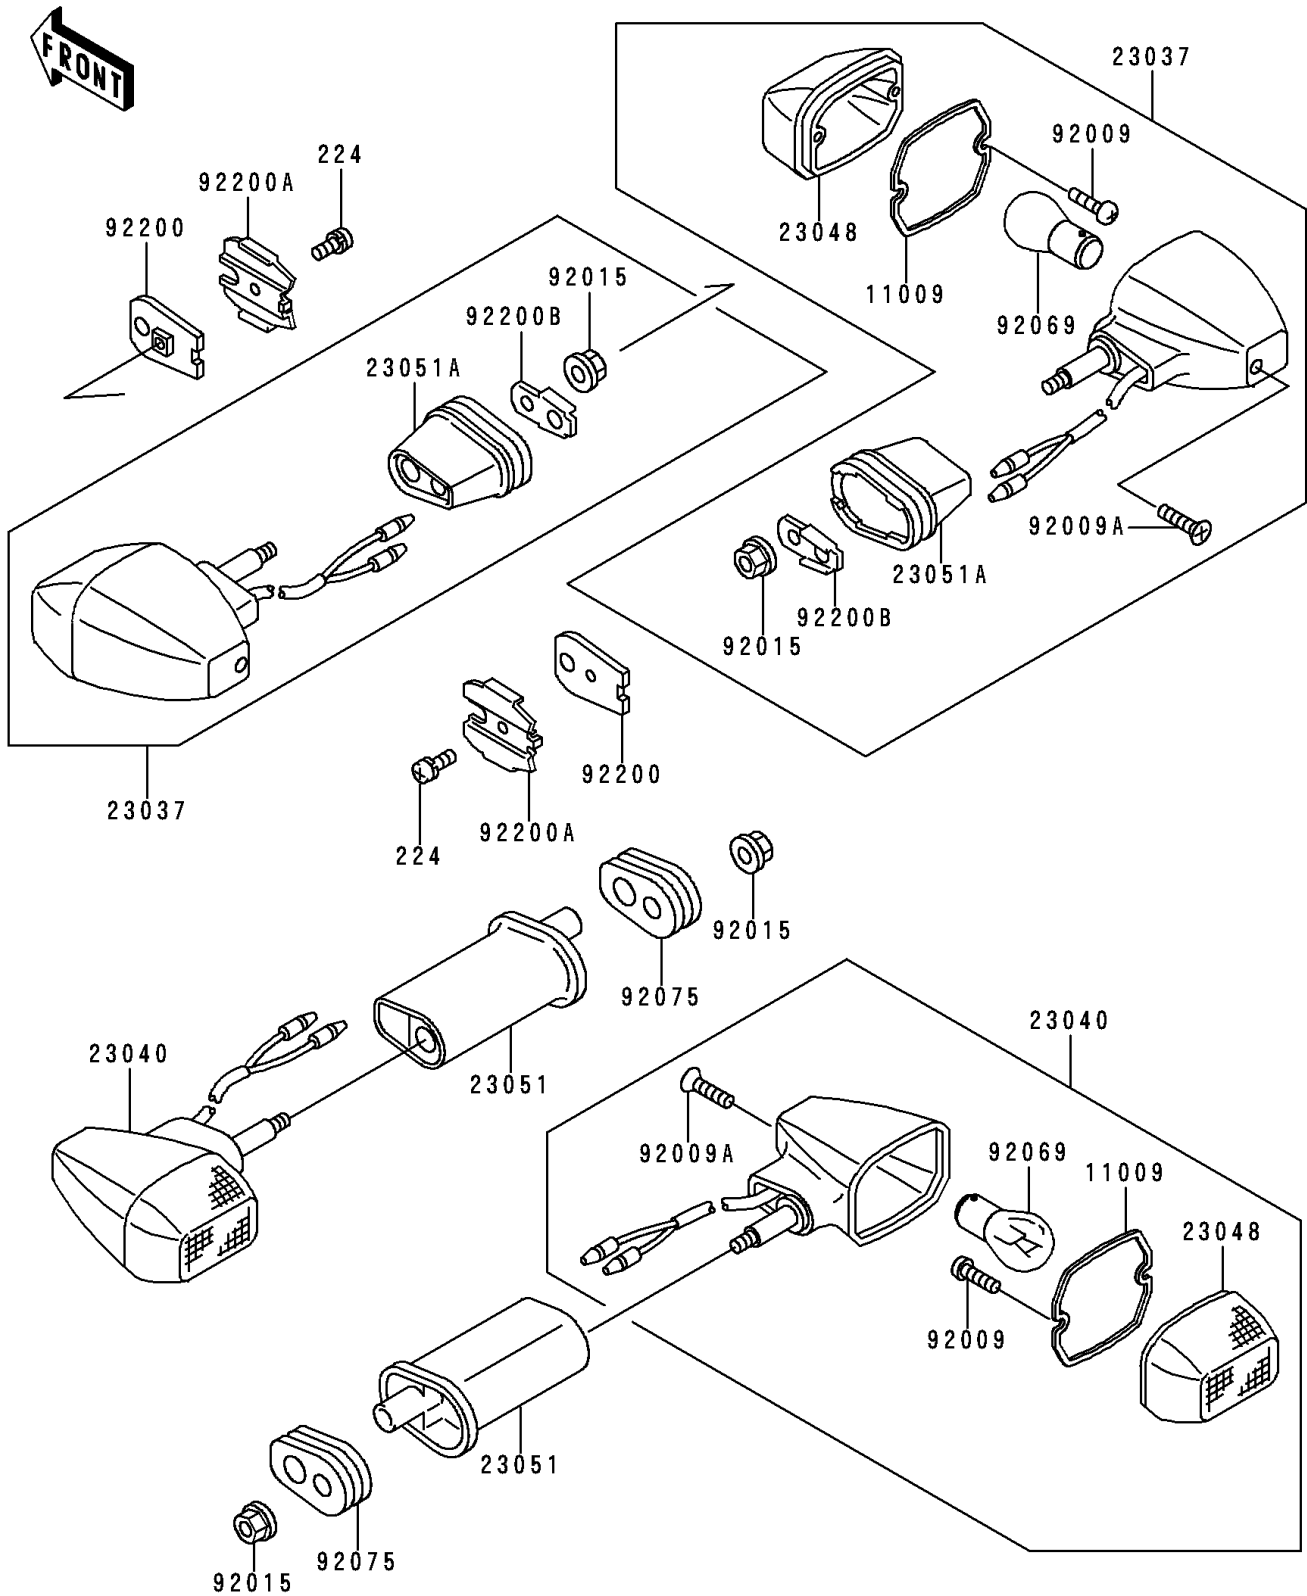

1998 Ninja[®] ZX[™]-6R

PARTS DIAGRAM

Turn Signals

F2730

1998 Ninja[®] ZX[™]-6R

PARTS LIST

Turn Signals

ITEM NAME

PART NUMBER

QUANTITY
