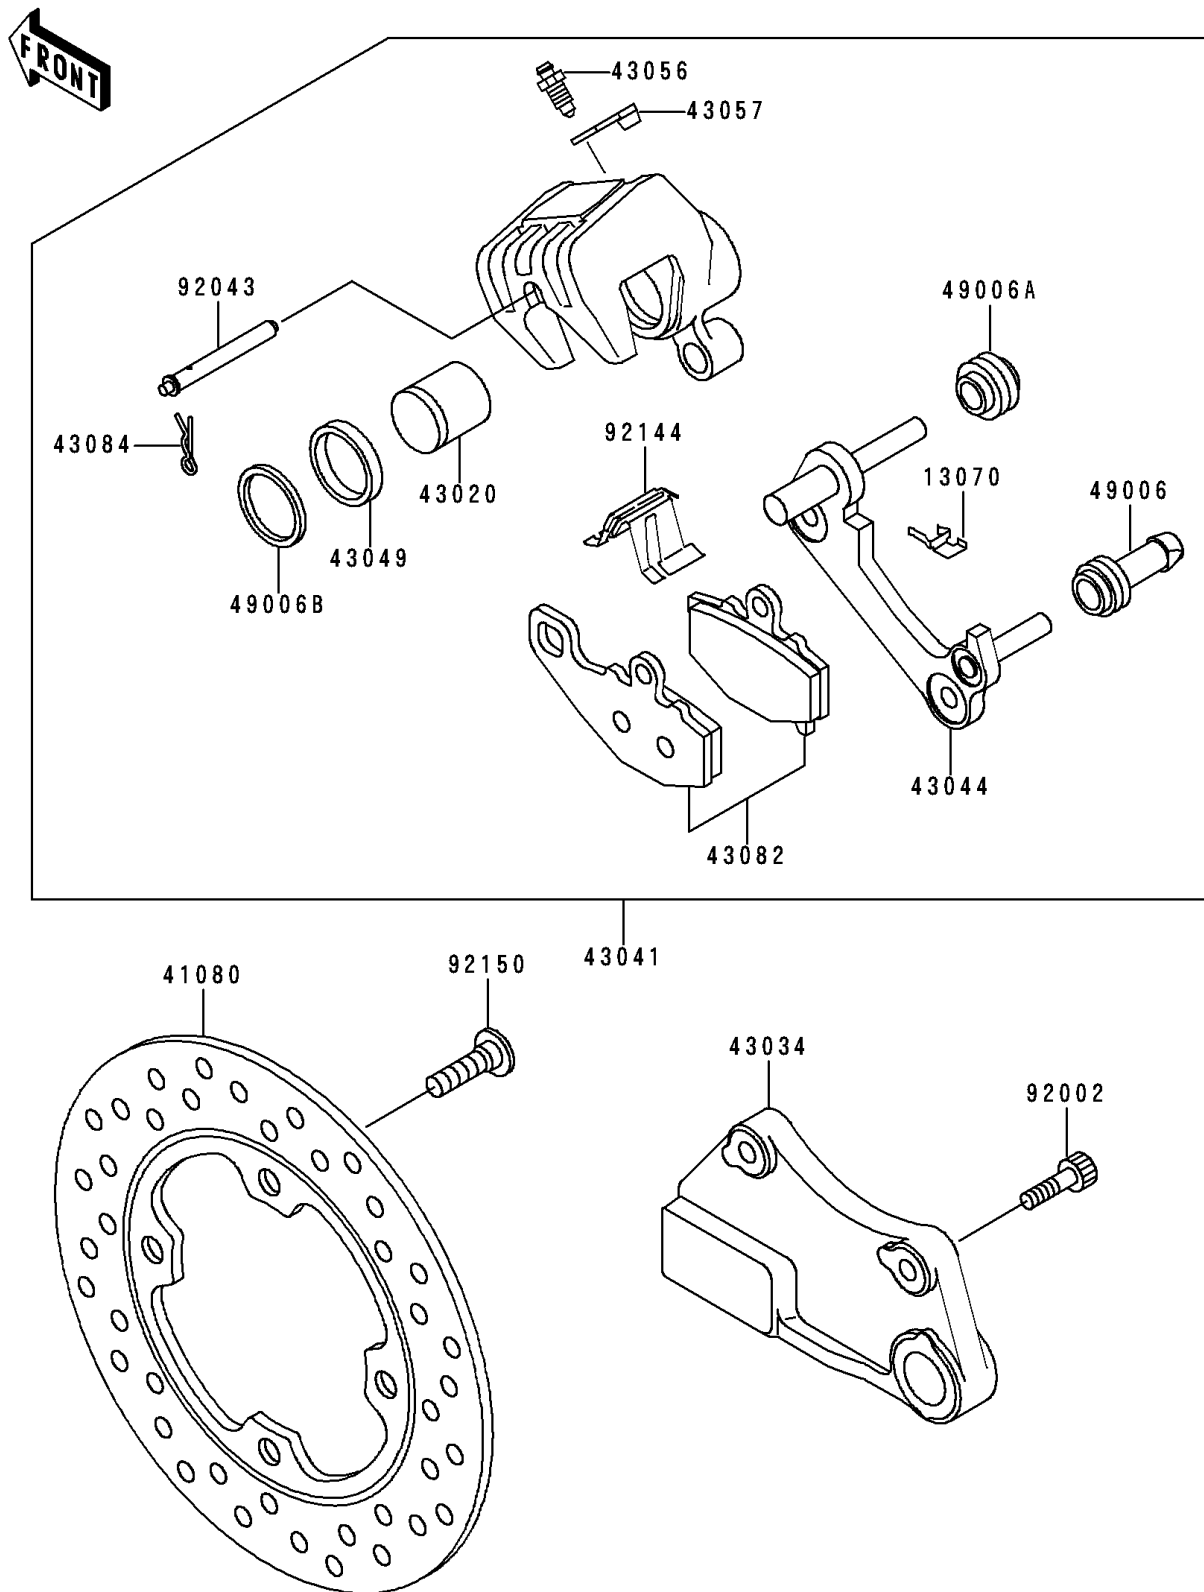

1998 Ninja[®] ZX[™]-6R

PARTS DIAGRAM

Rear Brake

F2294

1998 Ninja[®] ZX[™]-6R

PARTS LIST

Rear Brake

ITEM NAME

PART NUMBER

QUANTITY
