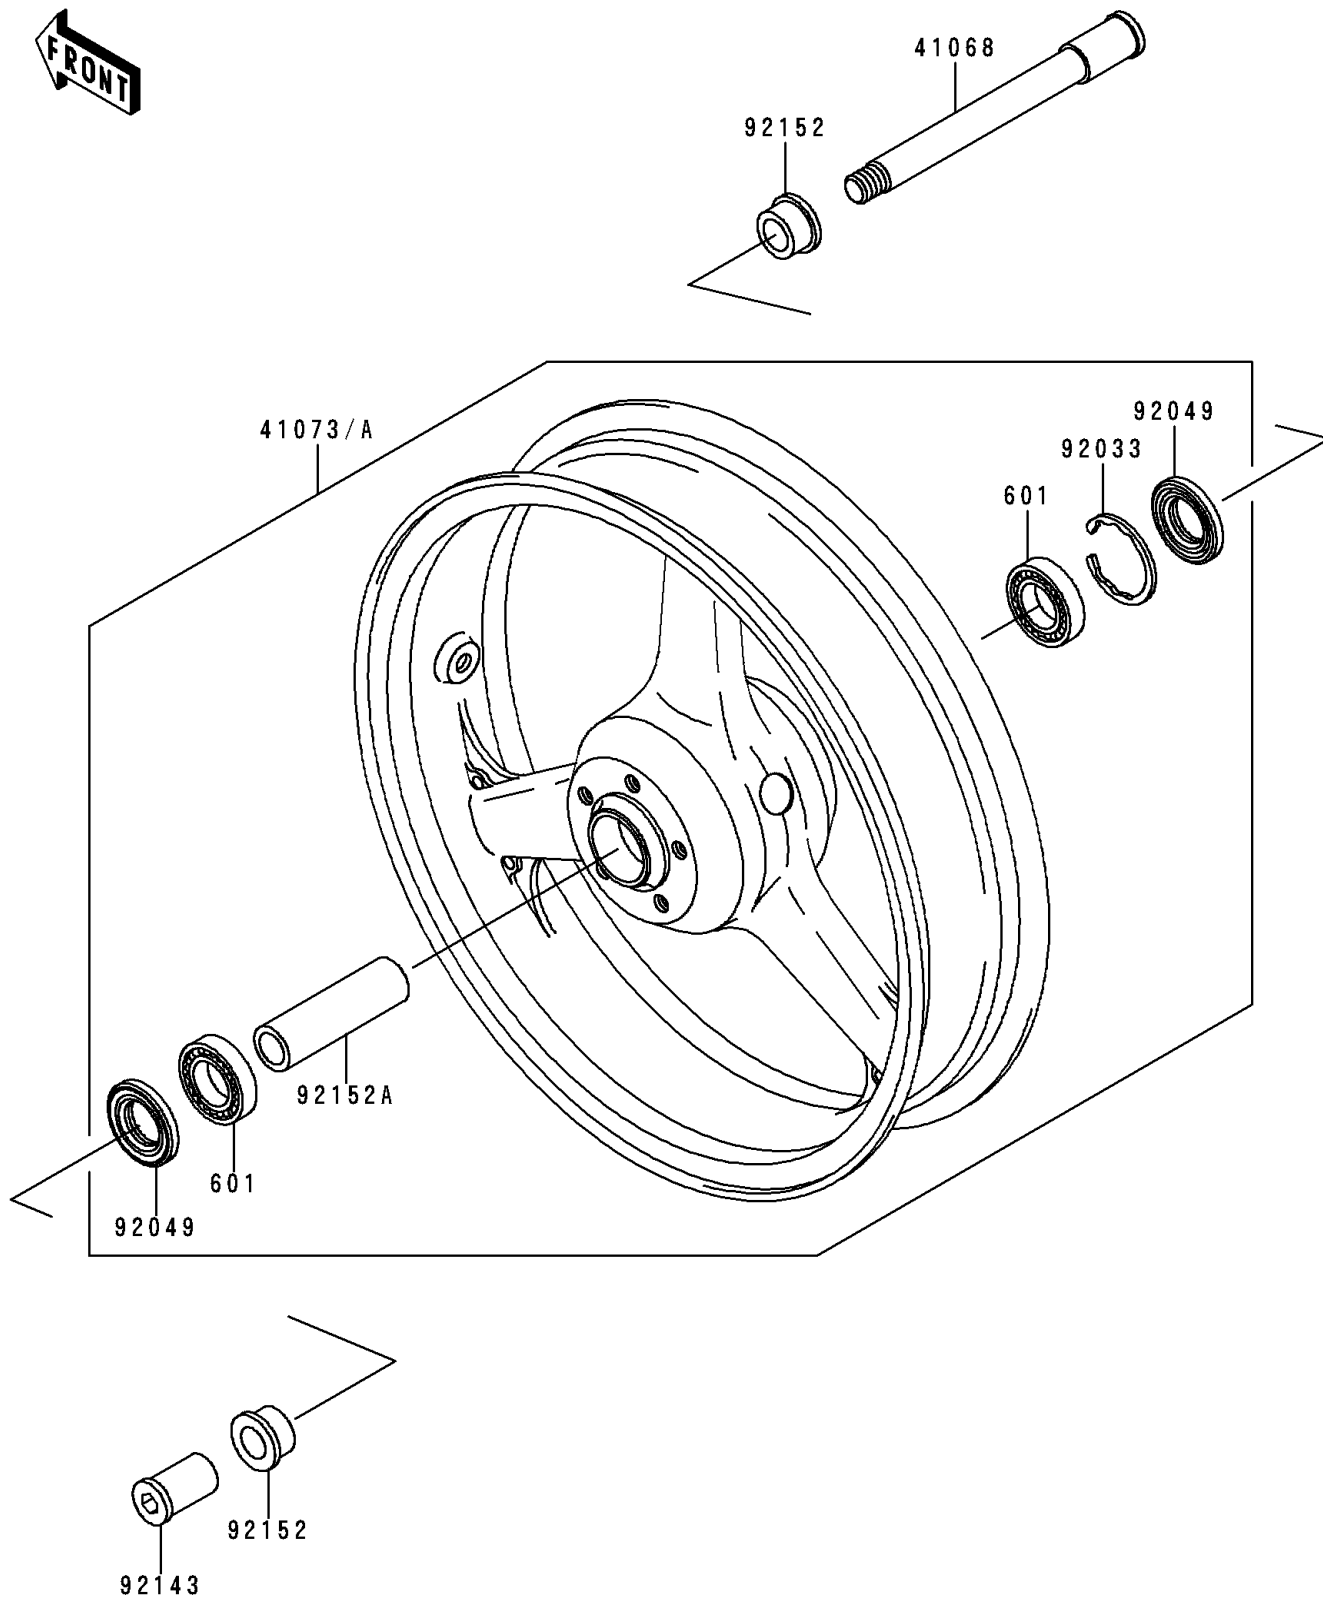

1998 Ninja[®] ZX[™]-6R

PARTS DIAGRAM

Front Wheel

F2230

1998 Ninja[®] ZX[™]-6R

PARTS LIST

Front Wheel

ITEM NAME

PART NUMBER

QUANTITY
