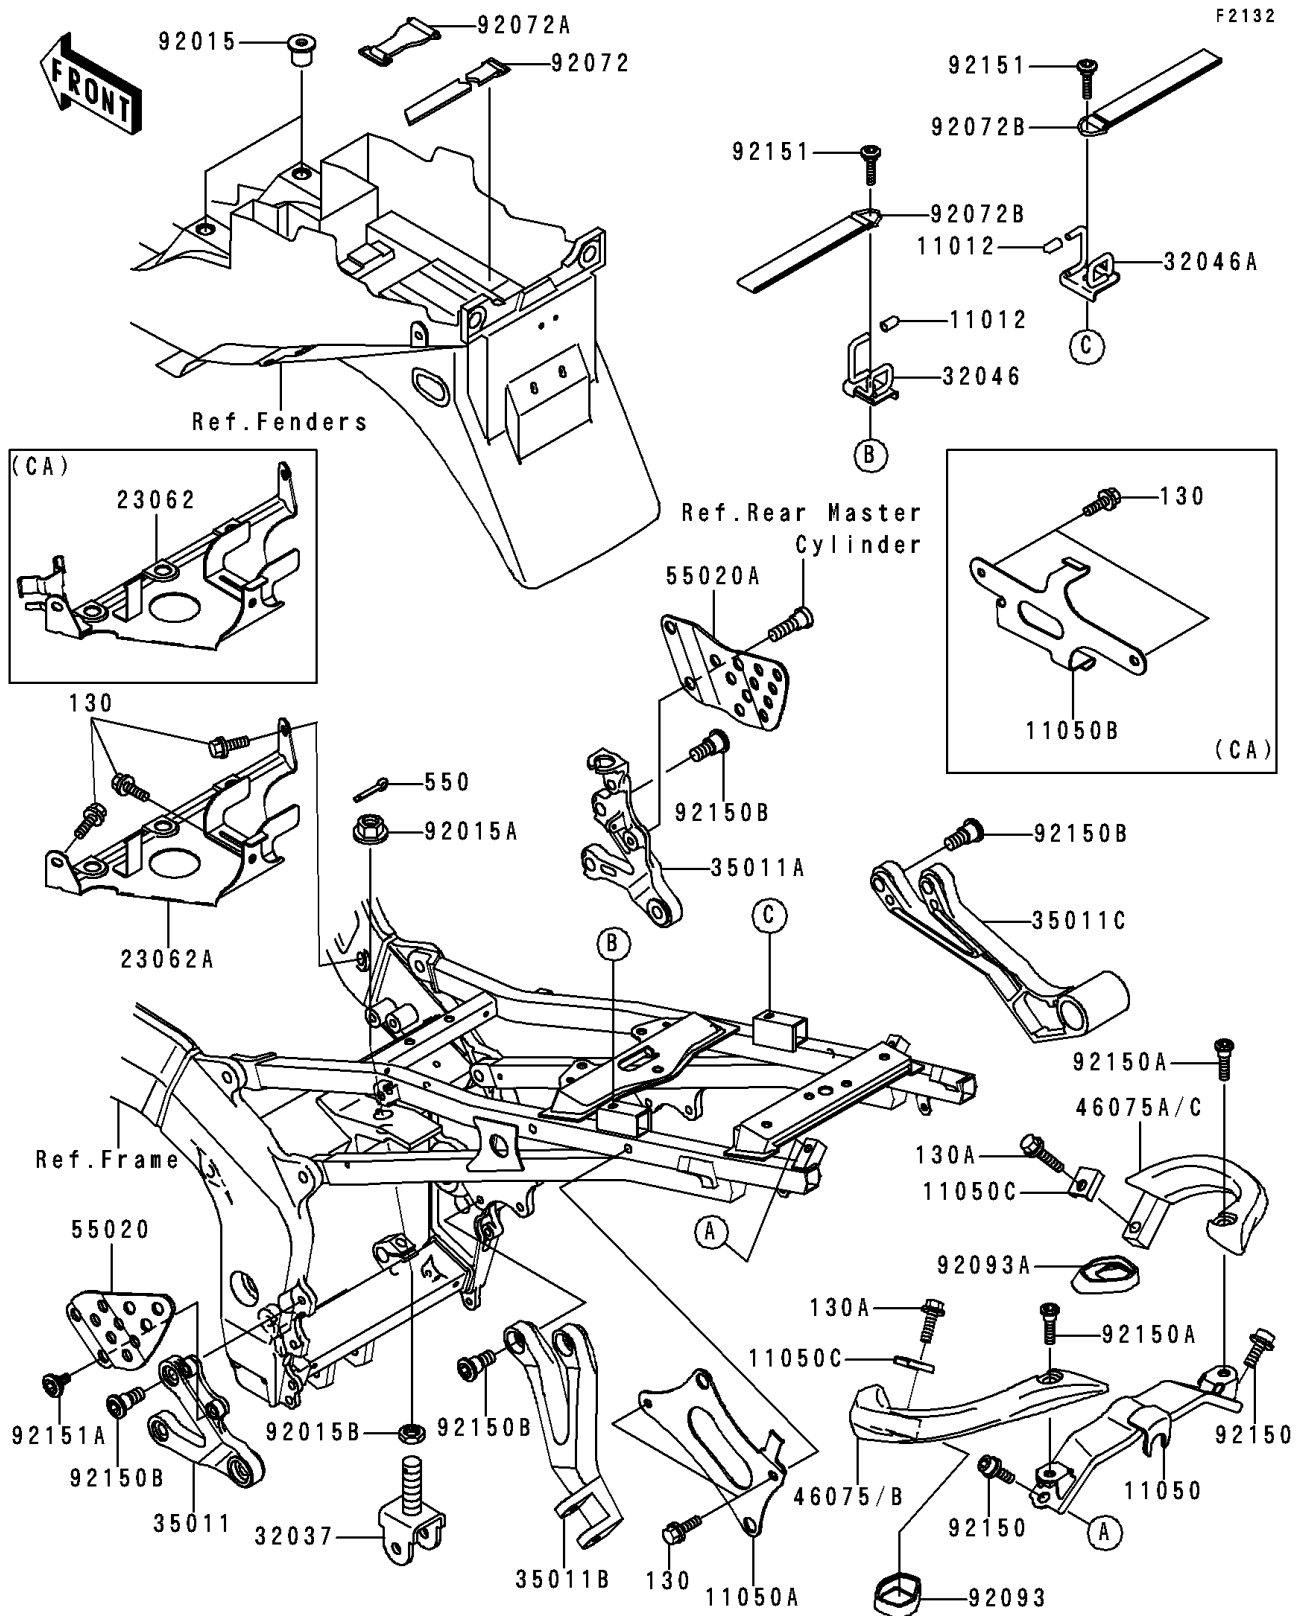

1998 Ninja[®] ZX[™]-6R

PARTS DIAGRAM

Battery Case

1998 Ninja[®] ZX[™]-6R

PARTS LIST

Battery Case

ITEM NAME

PART NUMBER

QUANTITY
