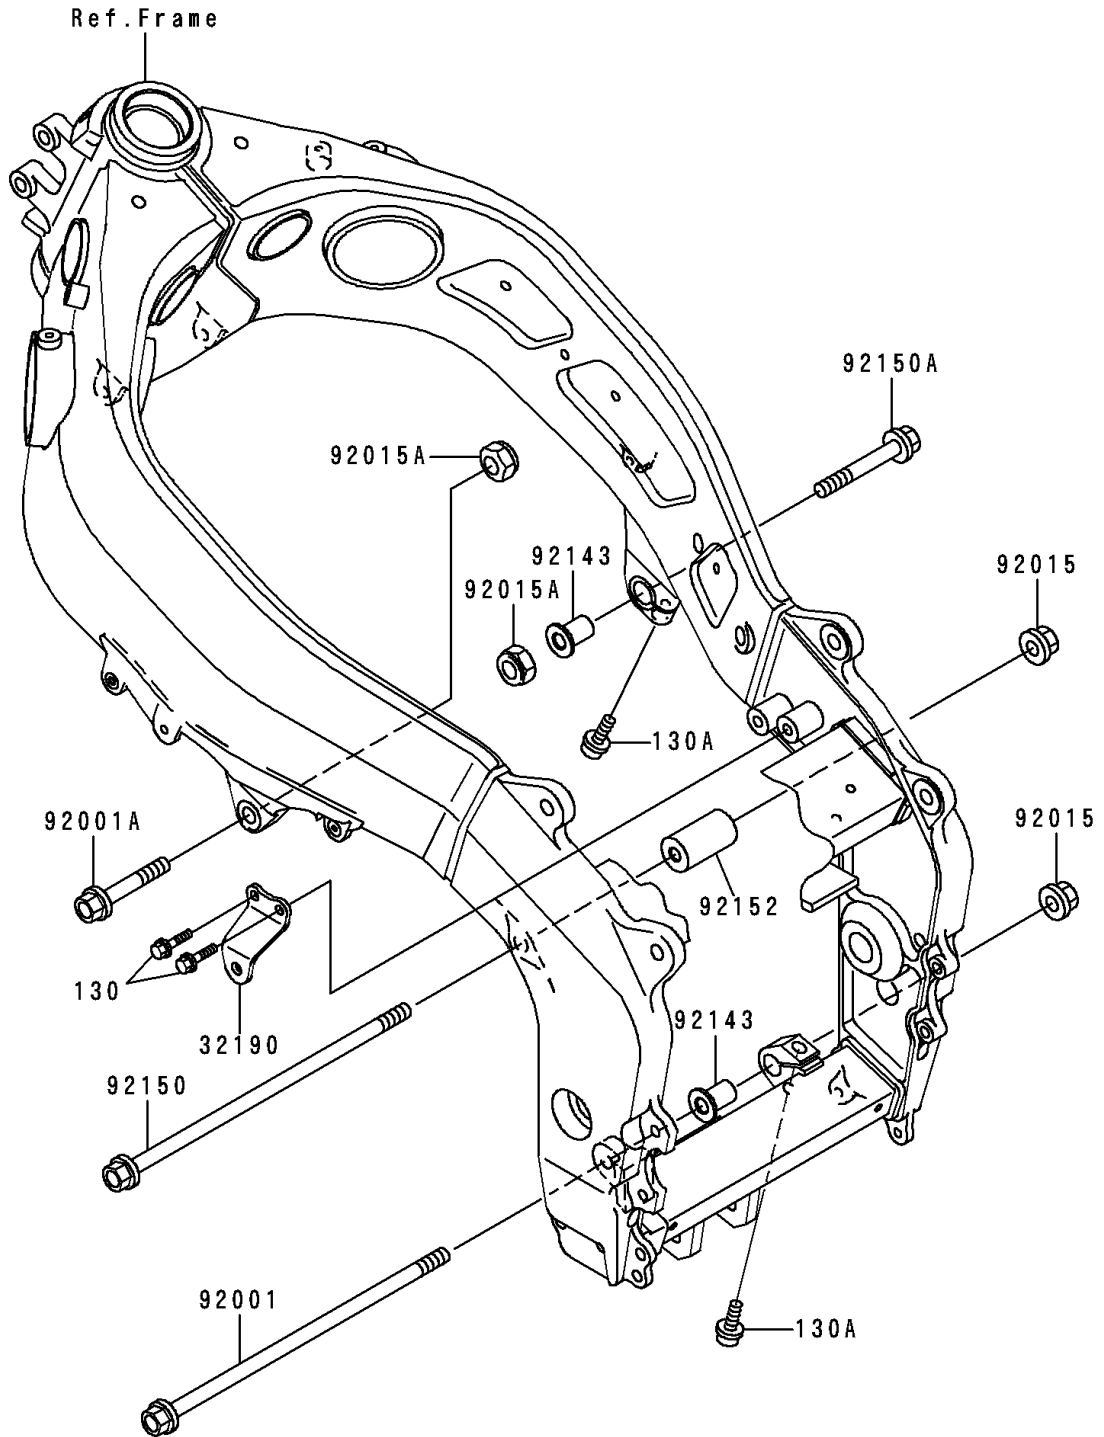

1998 Ninja[®] ZX[™]-6R

PARTS DIAGRAM

Frame Fittings

F2131

1998 Ninja® ZX™-6R

PARTS LIST

Frame Fittings

ITEM NAME

PART NUMBER

QUANTITY
