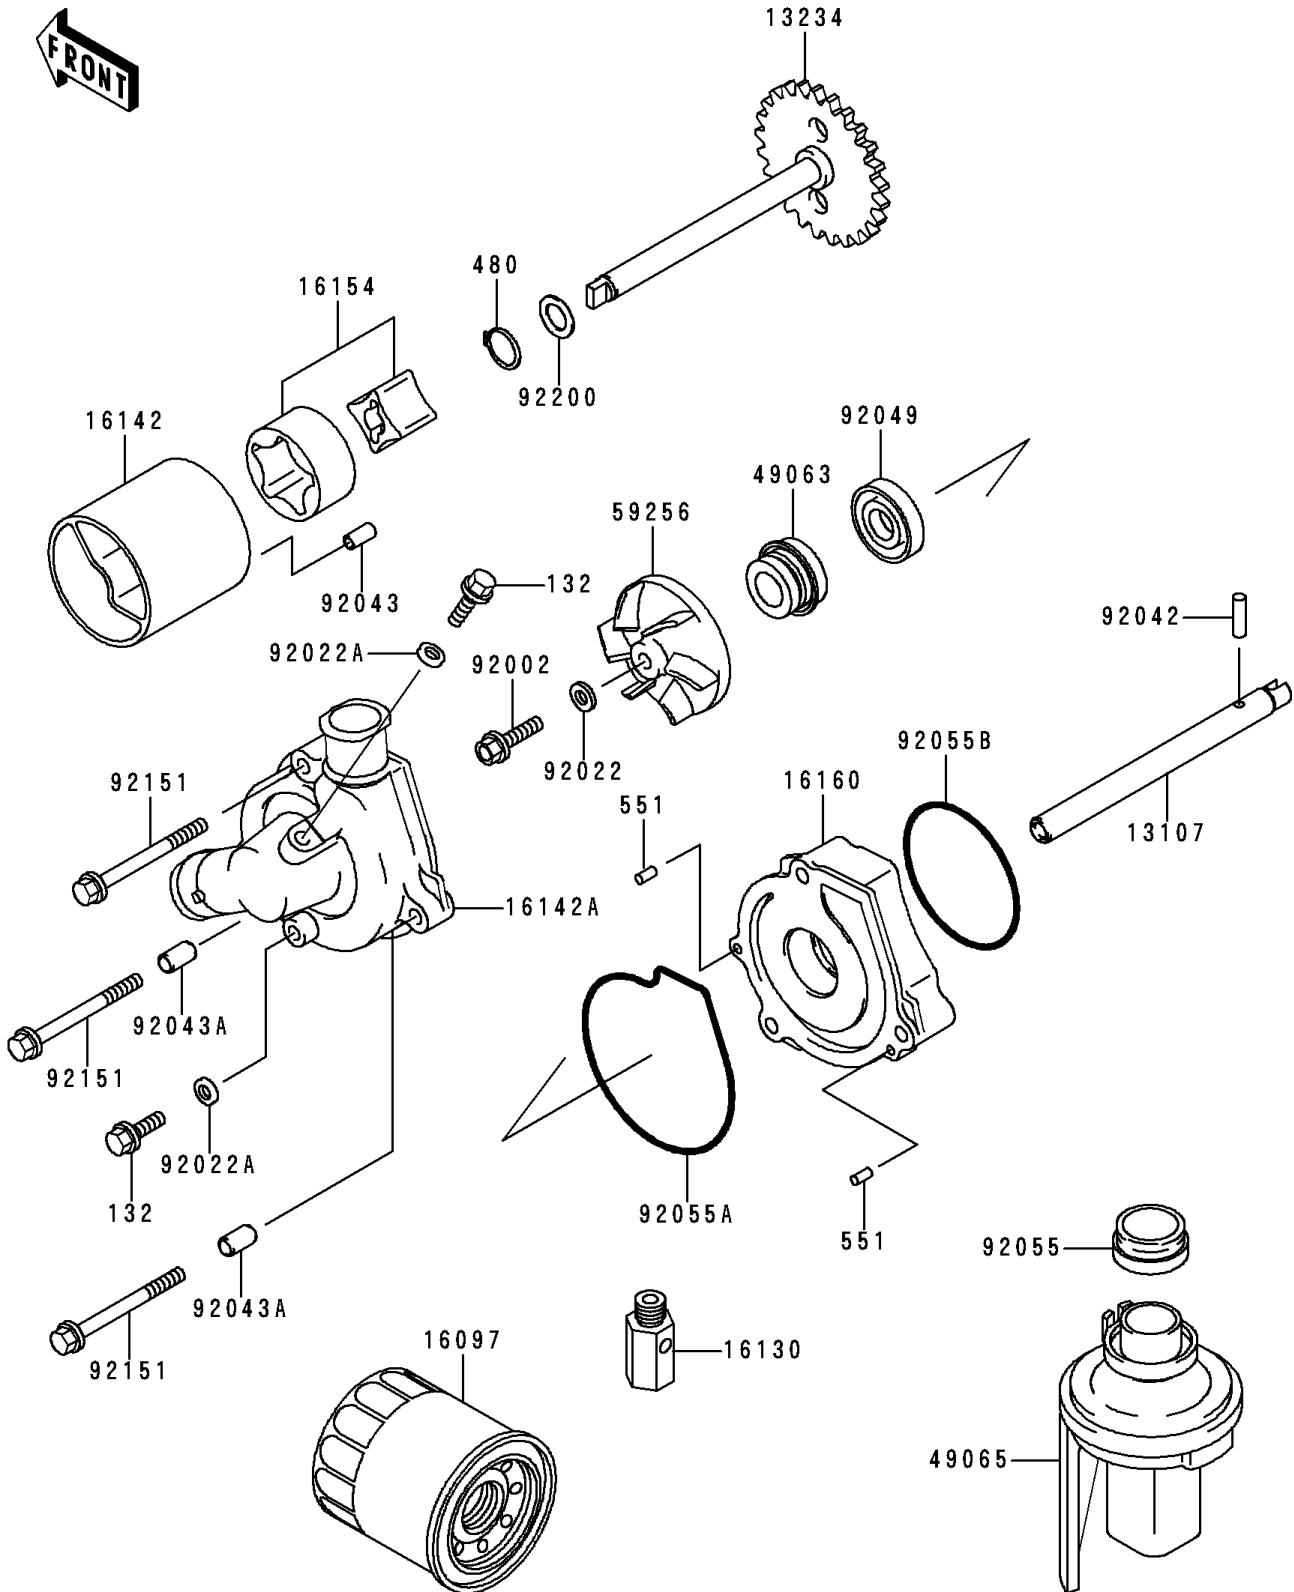

1998 Ninja® ZX™-6R

PARTS DIAGRAM

Oil Pump/Oil Filter

E1710

1998 Ninja[®] ZX[™]-6R

PARTS LIST

Oil Pump/Oil Filter

ITEM NAME

PART NUMBER

QUANTITY
