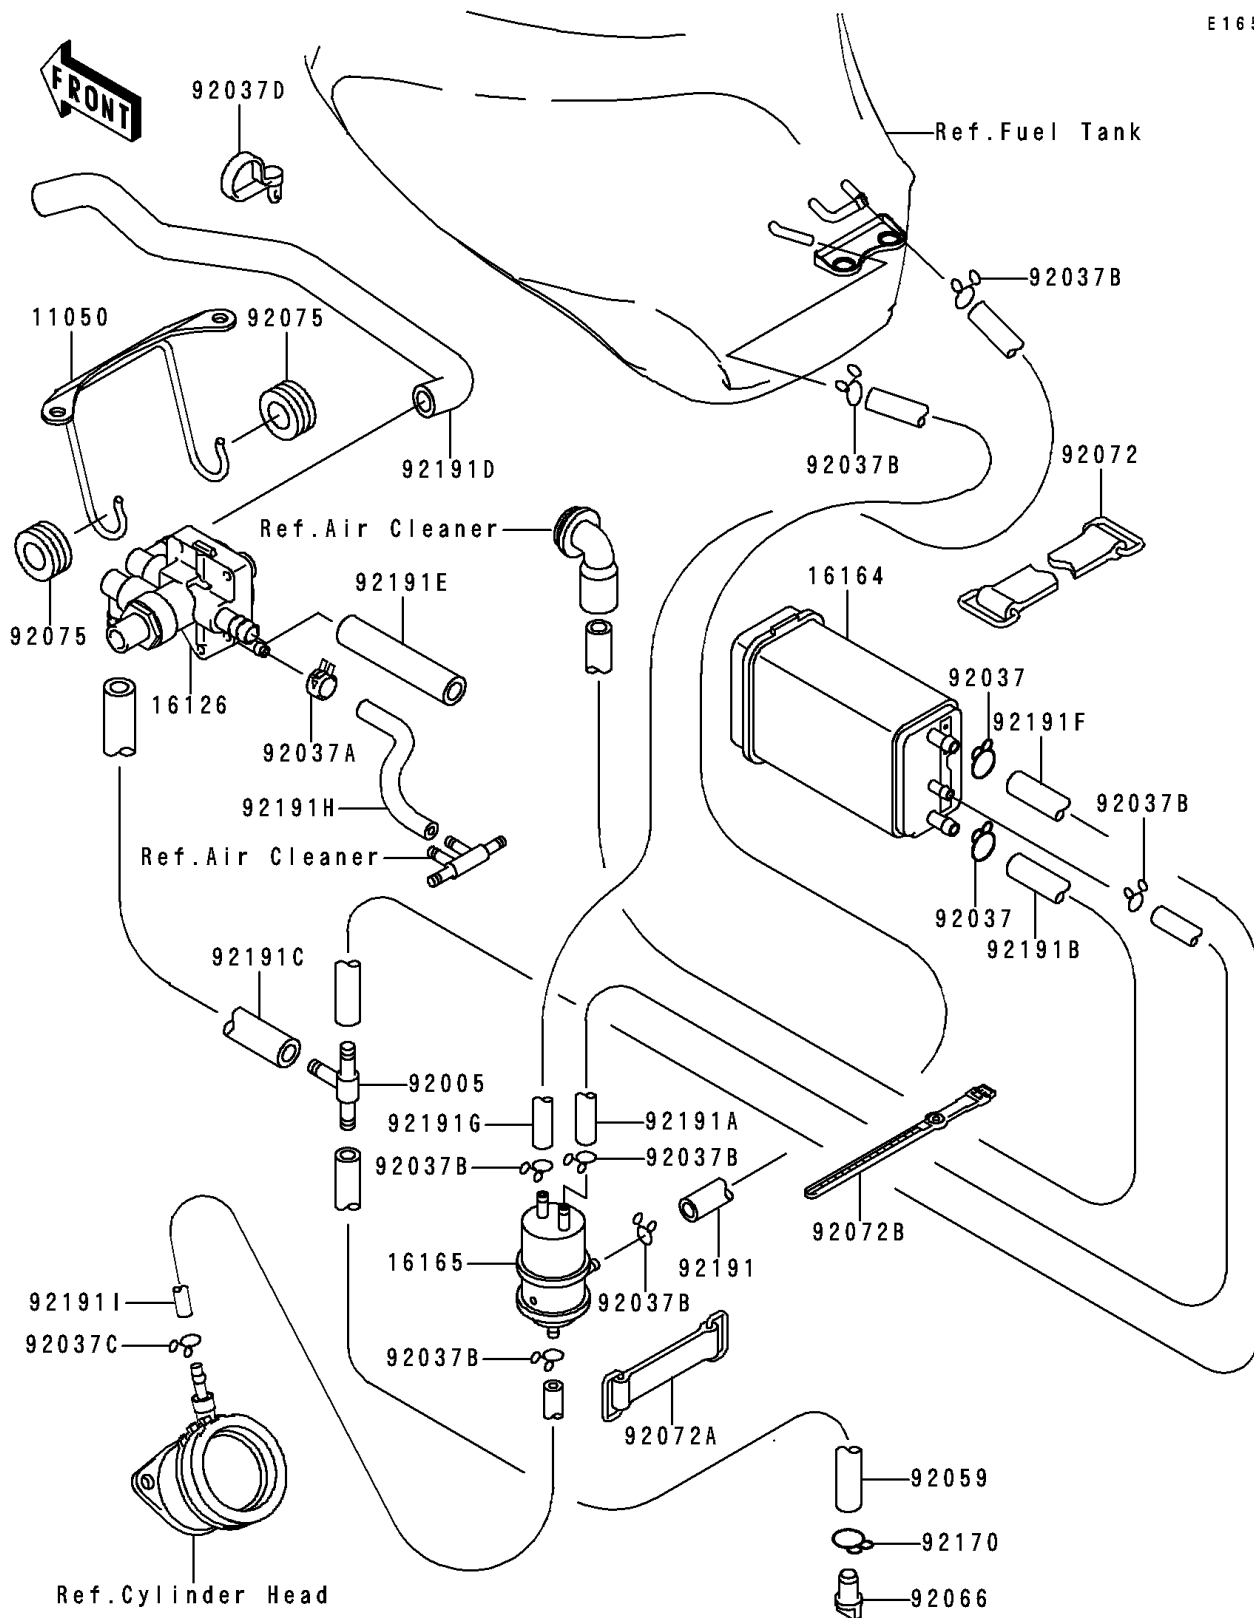

1998 Ninja[®] ZX[™]-6R

PARTS DIAGRAM

Fuel Evaporative System

E1650

1998 Ninja[®] ZX[™]-6R

PARTS LIST

Fuel Evaporative System

ITEM NAME

PART NUMBER

QUANTITY
