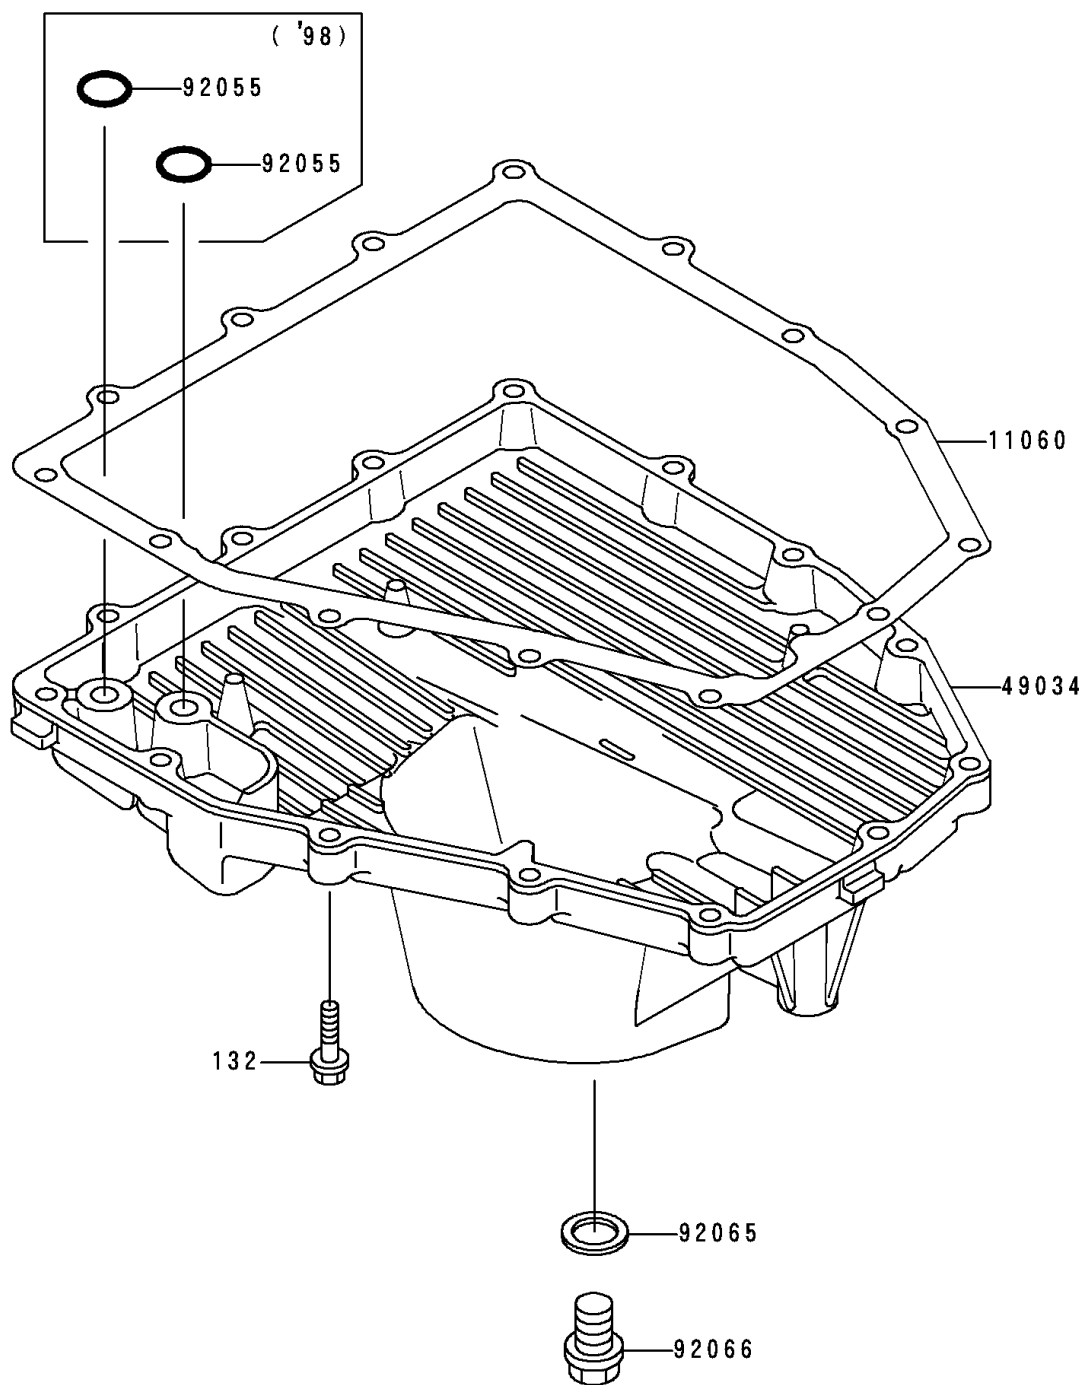

1998 Ninja[®] ZX[™]-6R

PARTS DIAGRAM

Oil Pan

E 1434

1998 Ninja[®] ZX[™]-6R

PARTS LIST

Oil Pan

ITEM NAME

PART NUMBER

QUANTITY
