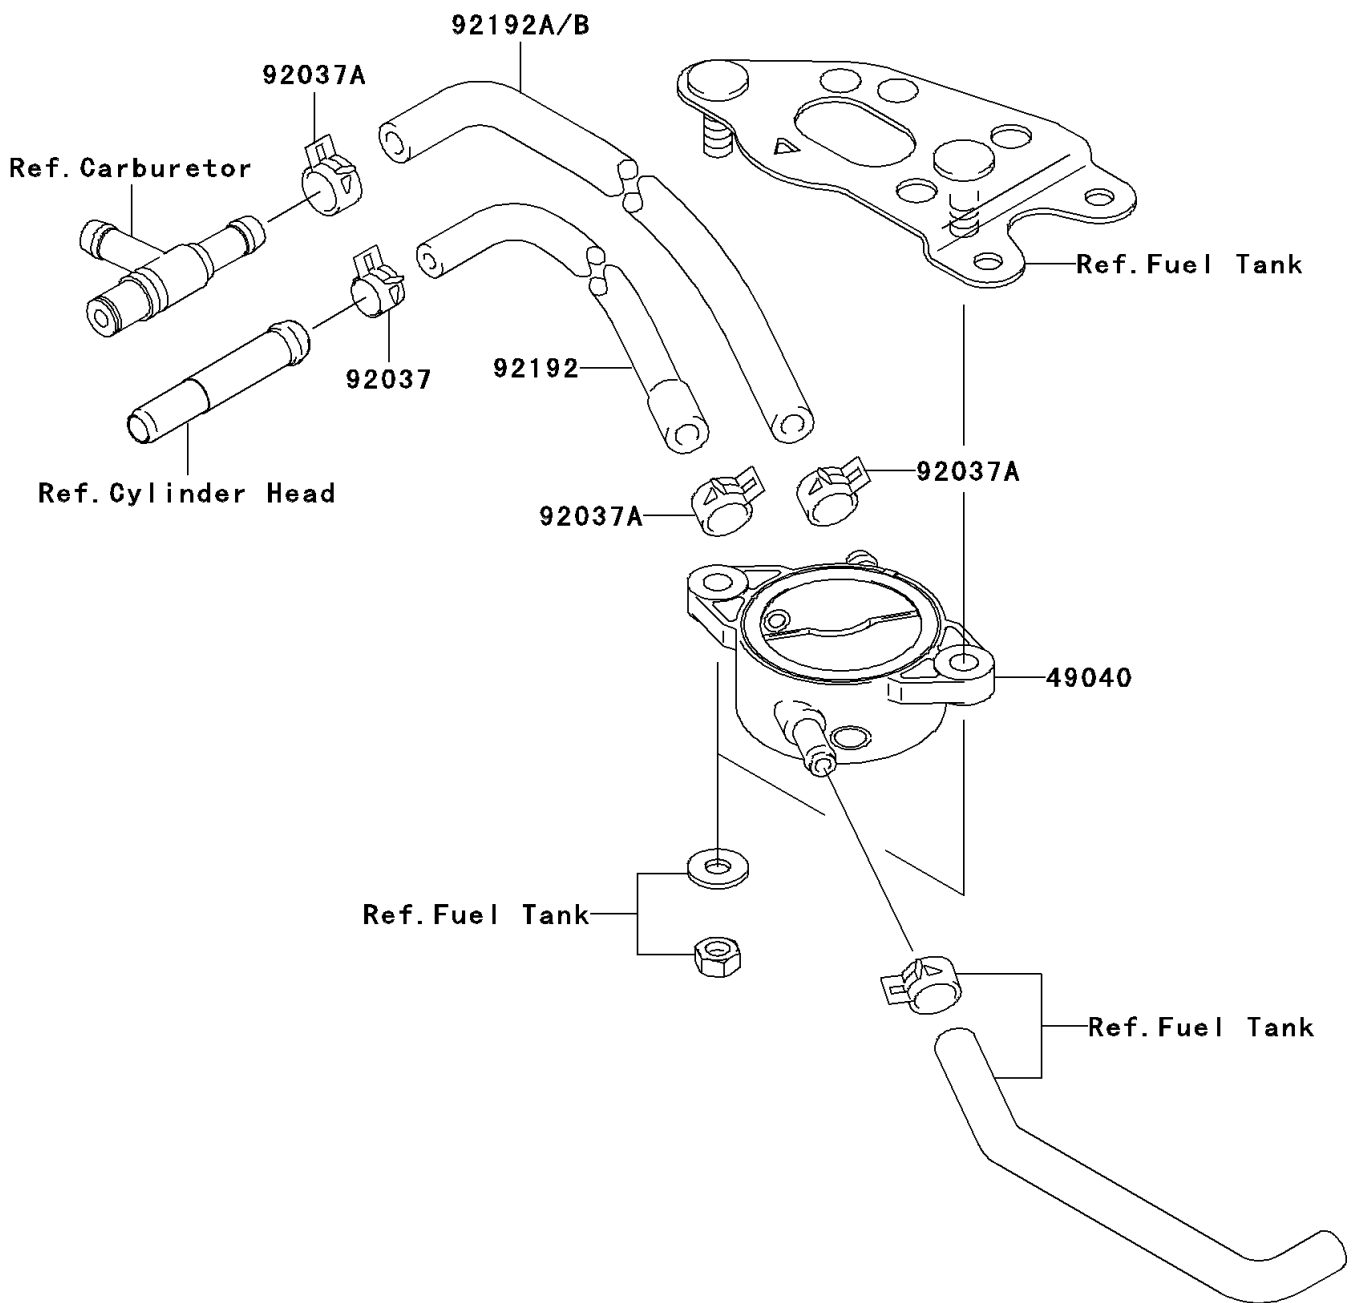

2010 Brute Force 650 4x4i (Canada Only)

PARTS DIAGRAM

Fuel Pump

E1520

2010 Brute Force 650 4x4i (Canada Only)

PARTS LIST

Fuel Pump

ITEM NAME	PART NUMBER	QUANTITY
PUMP-FUEL (Ref # 49040)	49040-0005	1
CLAMP,TUBE (Ref # 92037)	92037-1461	1
CLAMP,TUBE (Ref # 92037A)	92037-1505	3
TUBE,L=510,BLUE STRIPE (Ref # 92192)	92192-0060	1
TUBE,5.8X10.8X580/30 (Ref # 92192B)	92192-0502	1