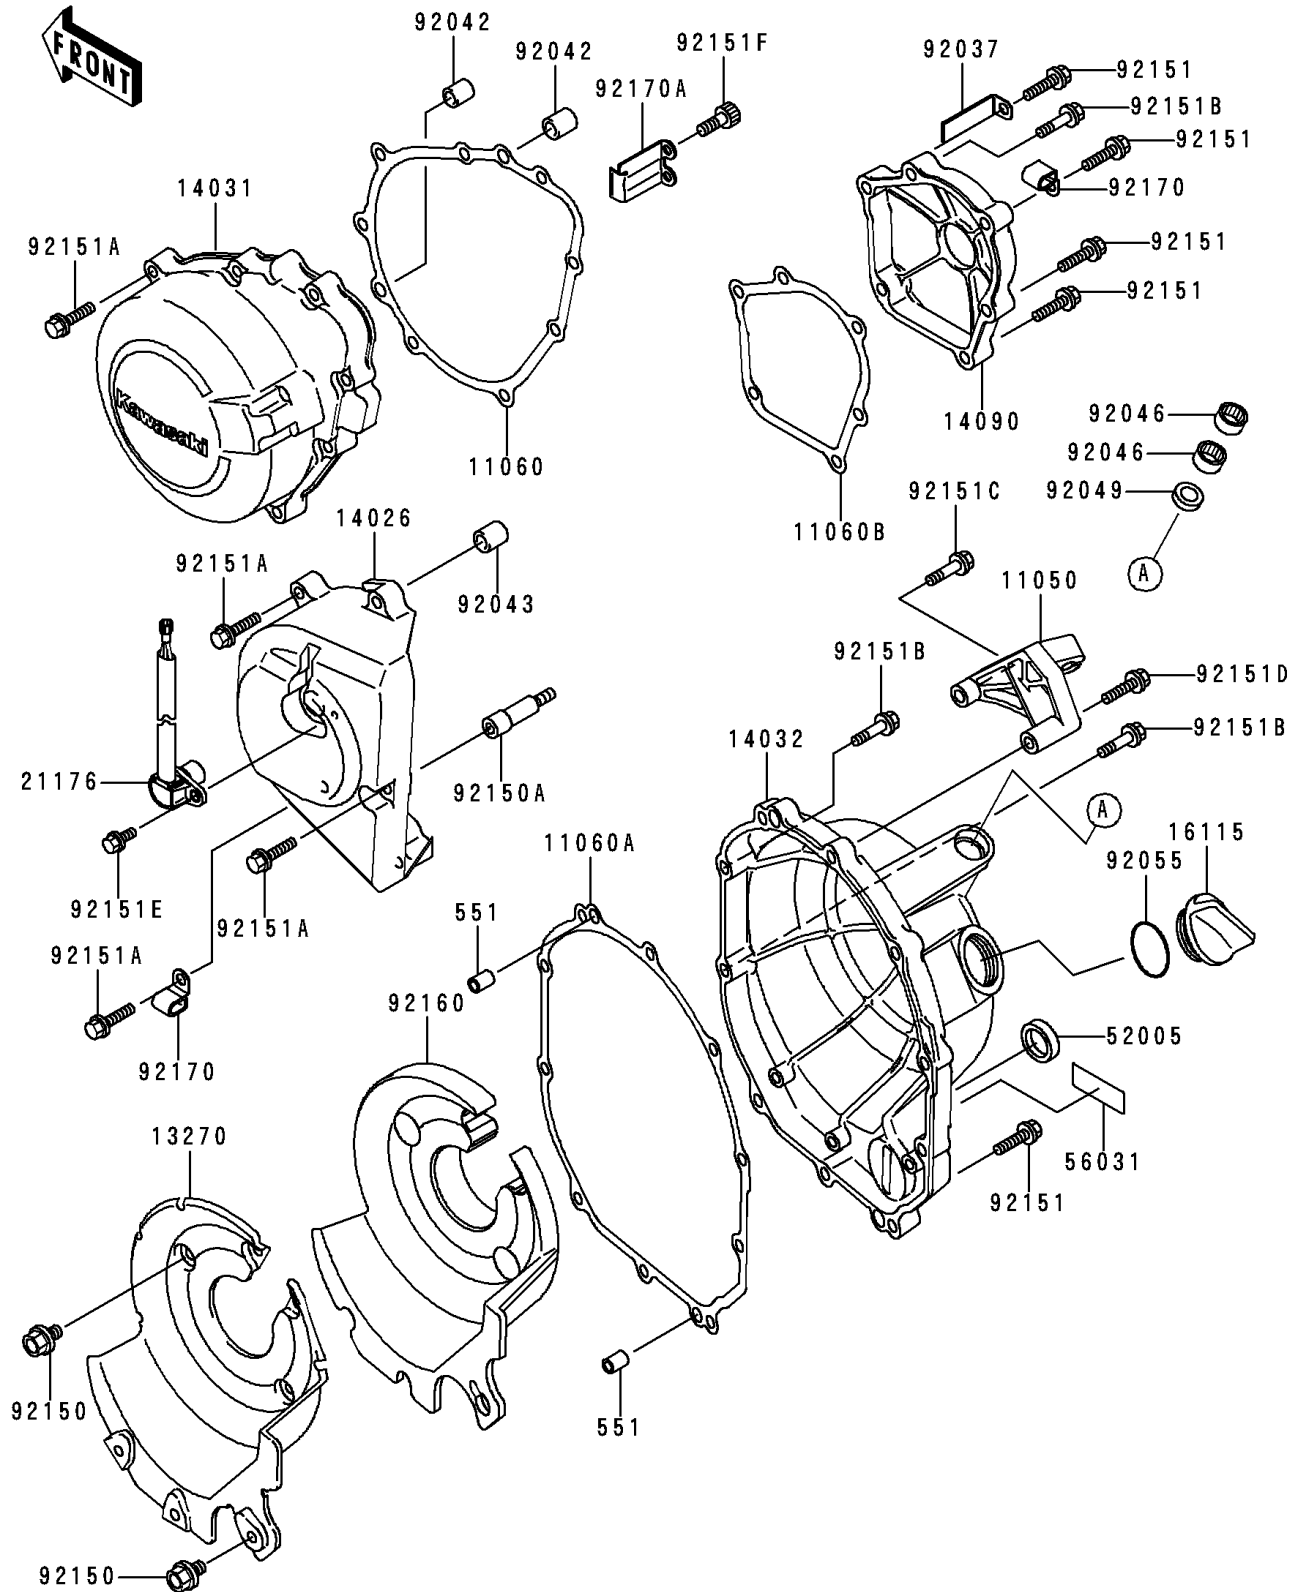

1998 Ninja® ZX™-6R

PARTS DIAGRAM

Engine Cover(s)

E1431

1998 Ninja[®] ZX[™]-6R

PARTS LIST

Engine Cover(s)

ITEM NAME

PART NUMBER

QUANTITY
