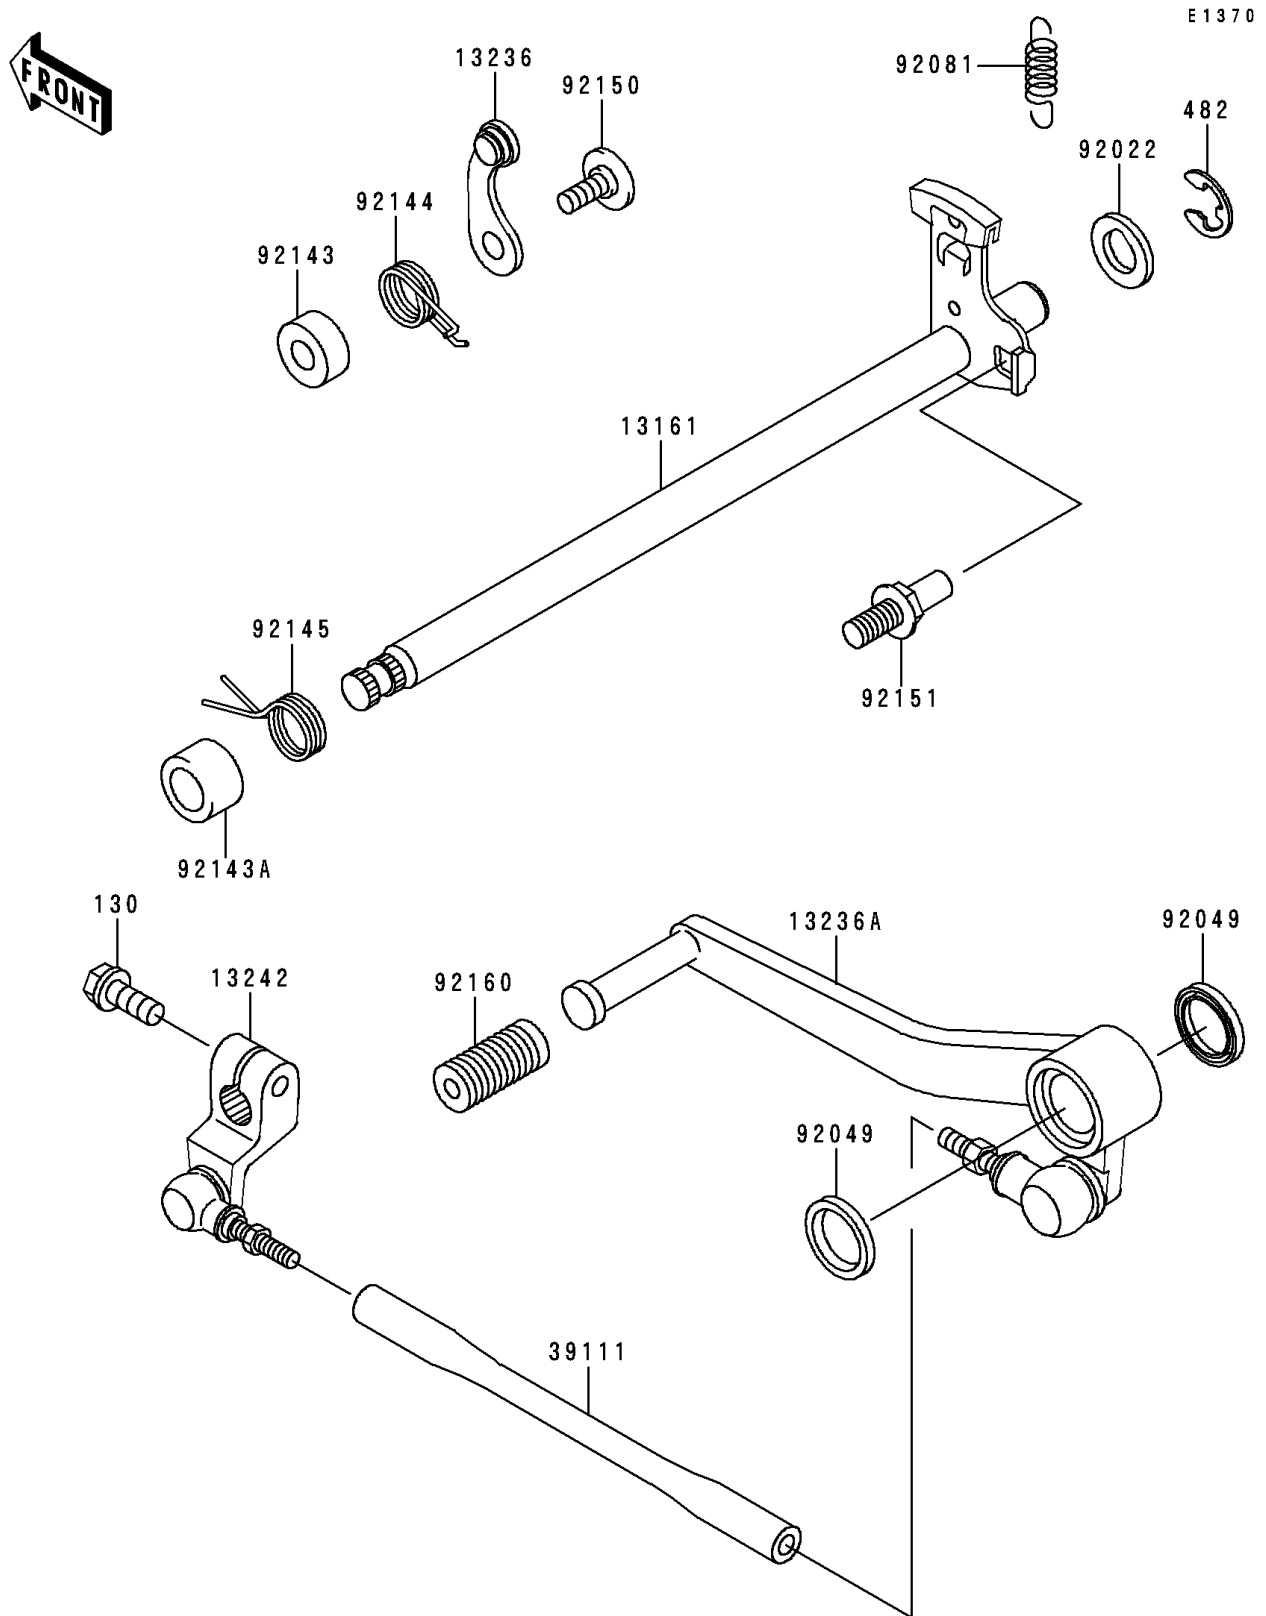

1998 Ninja[®] ZX[™]-6R

PARTS DIAGRAM

Gear Change Mechanism

1998 Ninja[®] ZX[™]-6R

PARTS LIST

Gear Change Mechanism

ITEM NAME

PART NUMBER

QUANTITY
