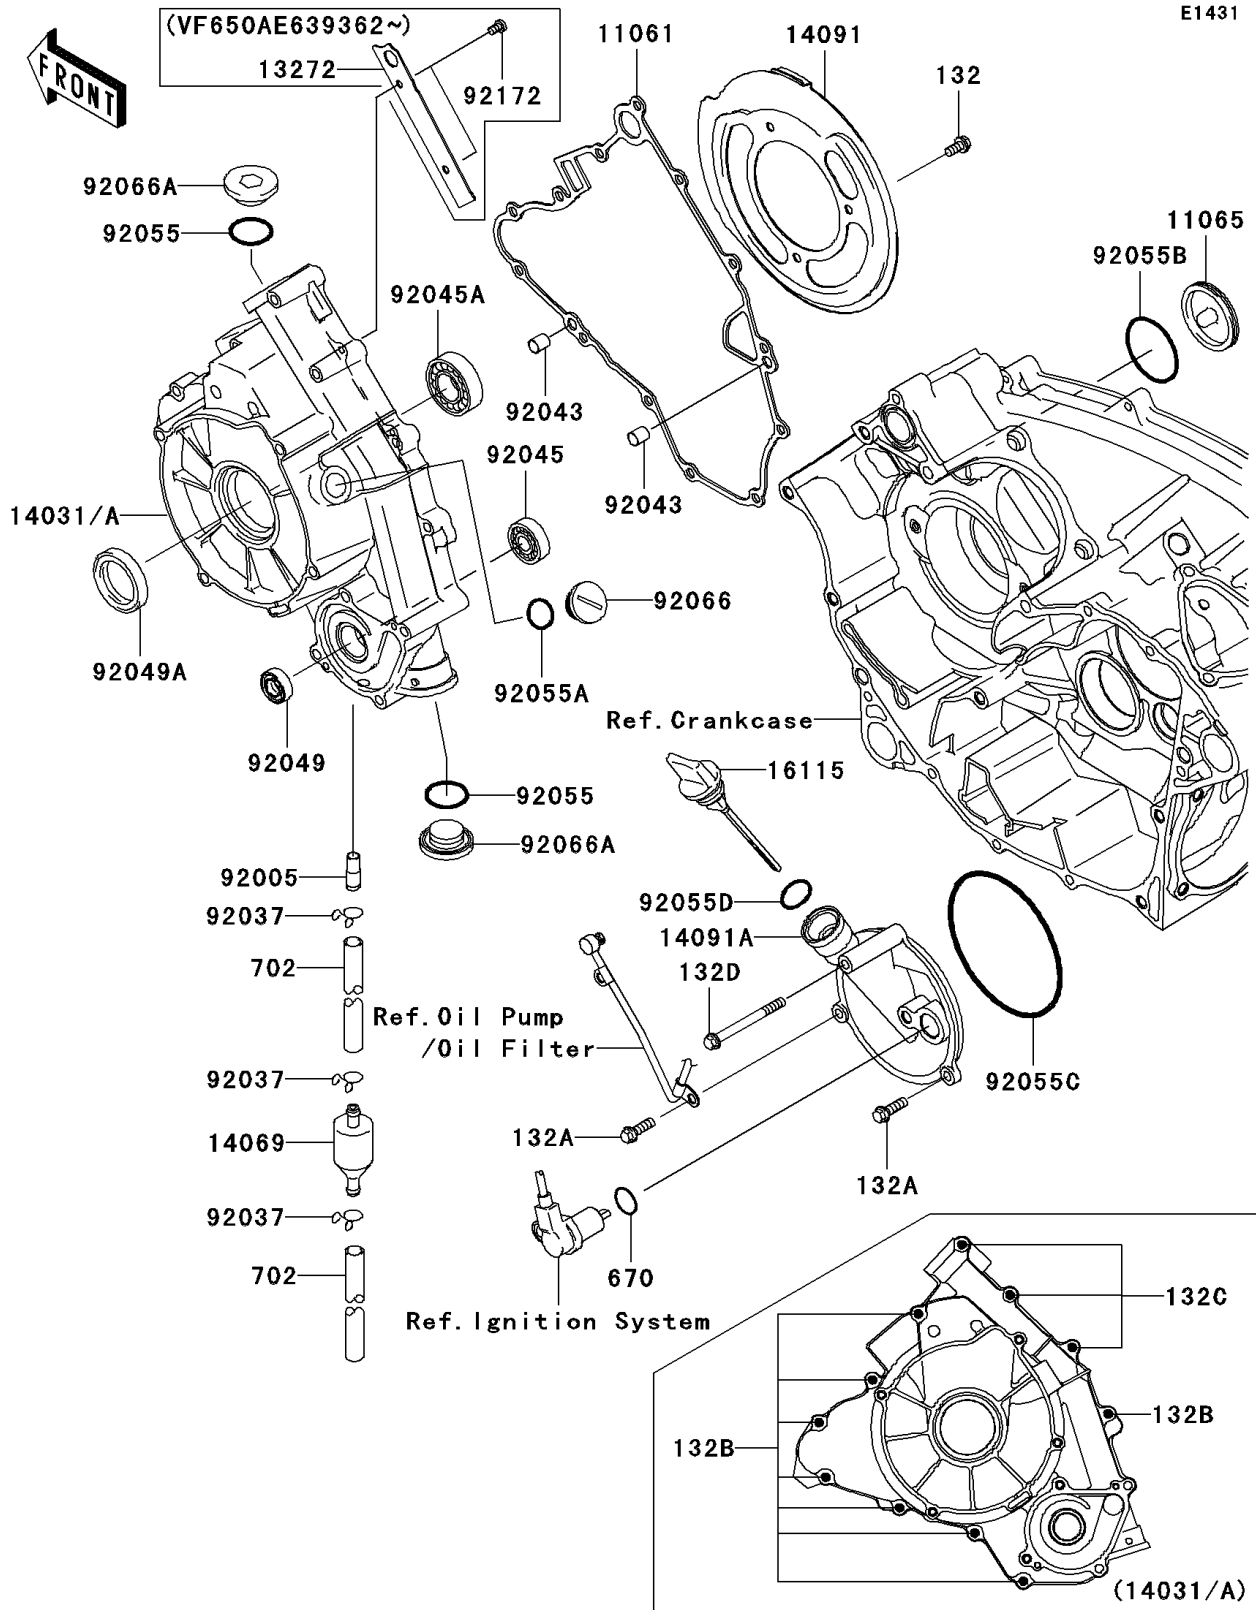

2007 Brute Force 650 4x4i

PARTS DIAGRAM

Engine Cover(s)

2007 Brute Force 650 4x4i

PARTS LIST

Engine Cover(s)

ITEM NAME	PART NUMBER	QUANTITY
-----------	-------------	----------
