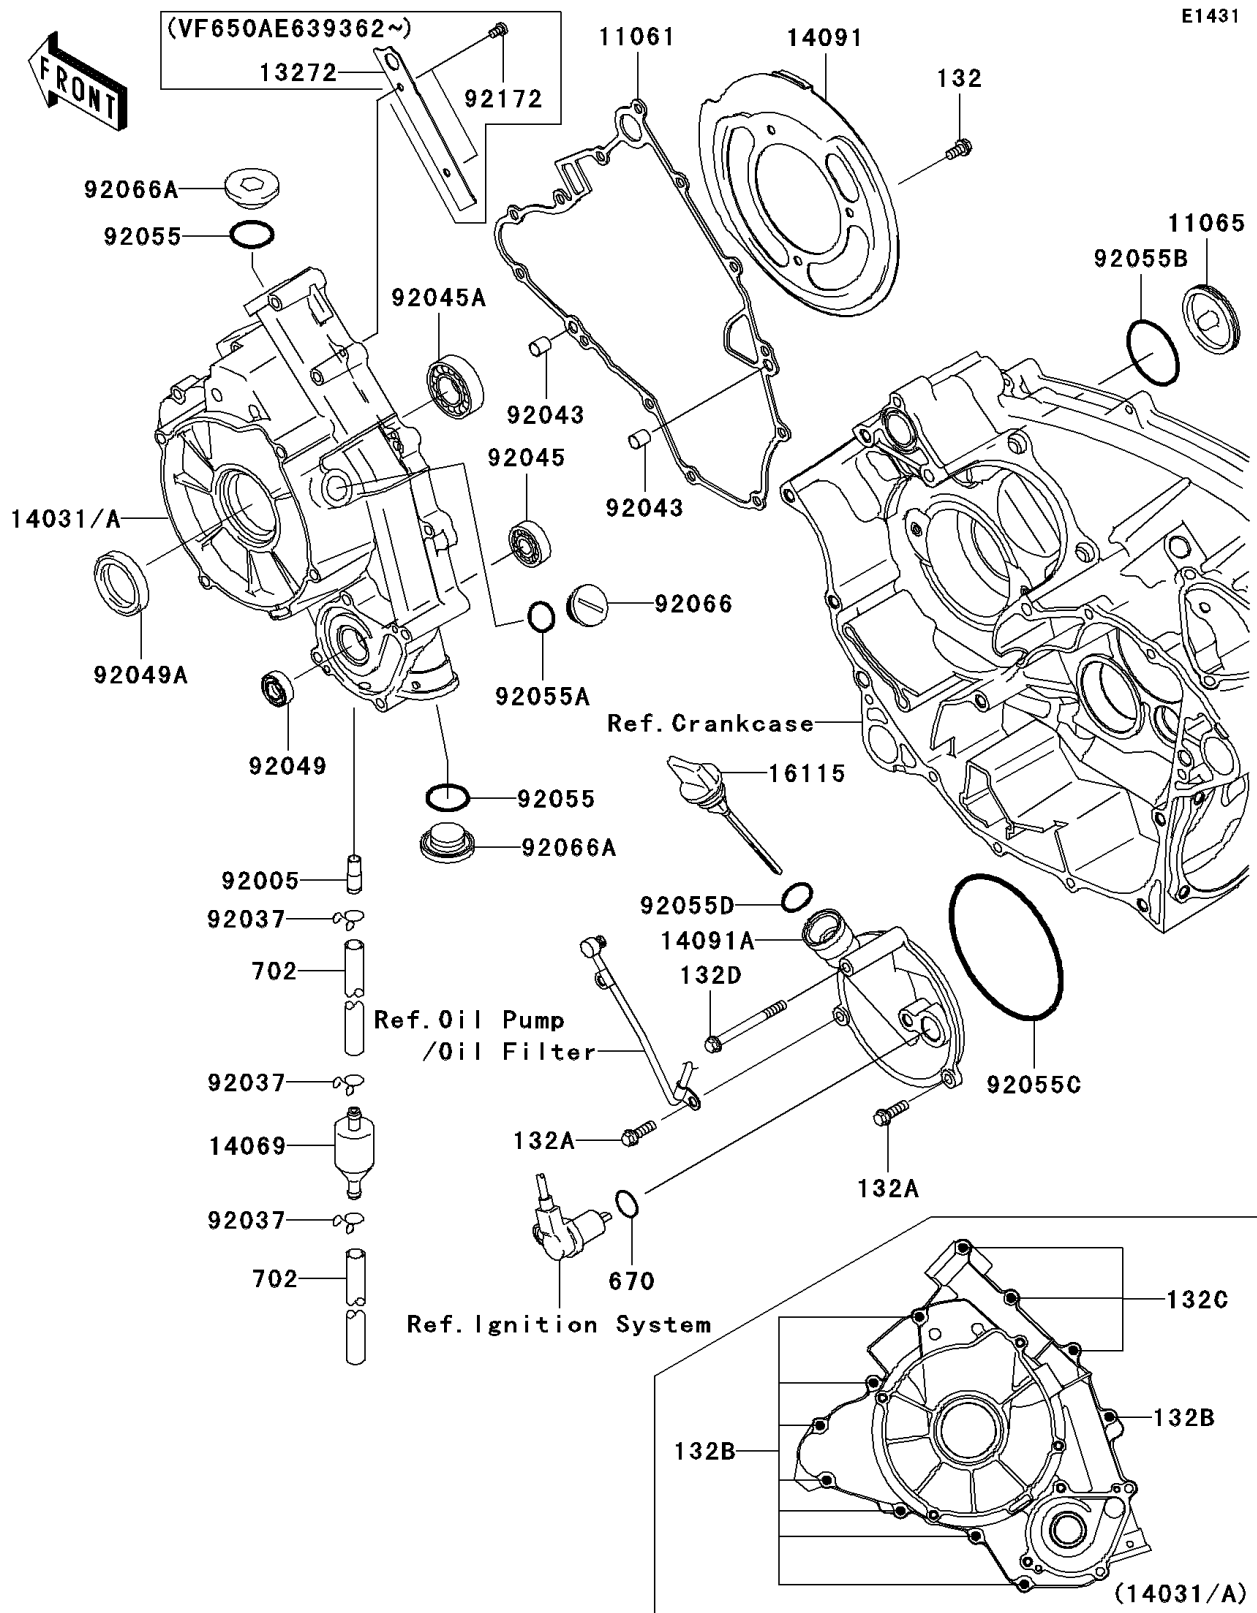

2006 Brute Force 650 4x4i

PARTS DIAGRAM

Engine Cover(s)

2006 Brute Force 650 4x4i

PARTS LIST

Engine Cover(s)

ITEM NAME	PART NUMBER	QUANTITY
-----------	-------------	----------
